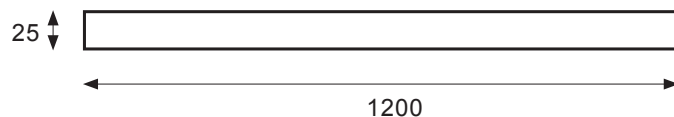

FLOATING SHELF /

LAUNDRY

DESCRIPTION

Floating Shelf 1200 mm in Matte English Classic White or Matte Custom Colour

PRODUCT CODE

LSENG120 / LSENG120CC

Dimensions	W 1200	x H 25	x D 270	(mm)
Finishes	Matte English White or Matte Custom Colour Paint*			
Origin	New Zealand Made			
Notes	Complete your traditional laundry space with our additional wall-hung floating shelf, providing stylish storage solutions and enhanced organisation. Available in several lengths to suit your needs. Brackets for fixing to wall included.			

TECHNICAL DRAWINGS

Top Down

Front On

Installation Fixings

NOTES

*Additional Cost. Accessories not included. See our website for product prices. Drawing indicates the technical measurement only and is not a reflection of how the product will look. Sizes are nominal only. All drawings in millimeters. Drawings not to scale. August 2023.