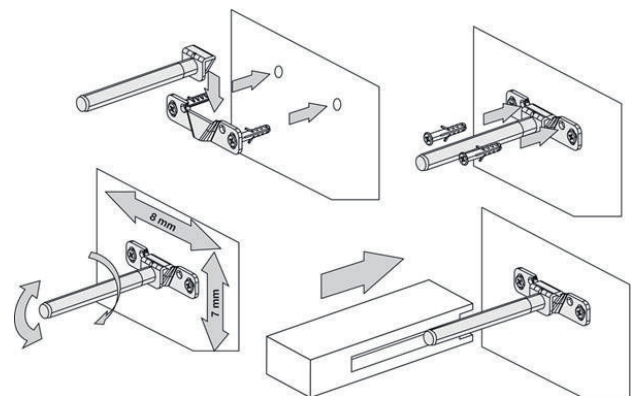

FLOATING SHELF /

LAUNDRY

DESCRIPTION

Floating Shelf 1200 mm in Matte English Classic White or Matte Custom Colour

PRODUCT CODE

LSENG120 / LSENG120CC

Dimensions	W 1200	x H 25	x D 270	(mm)
Finishes	Matte English White or Matte Custom Colour Paint*			
Origin	New Zealand Made			
Notes	Complete your traditional laundry space with our additional wall-hung floating shelf, providing stylish storage solutions and enhanced organisation. Available in several lengths to suit your needs. Brackets for fixing to wall included.			

TECHNICAL DRAWINGS

Top Down

Front On

Installation Fixings

NOTES

*Additional Cost. Accessories not included. See our website for product prices. Drawing indicates the technical measurement only and is not a reflection of how the product will look. Sizes are nominal only. All drawings in millimeters. Drawings not to scale. August 2023.