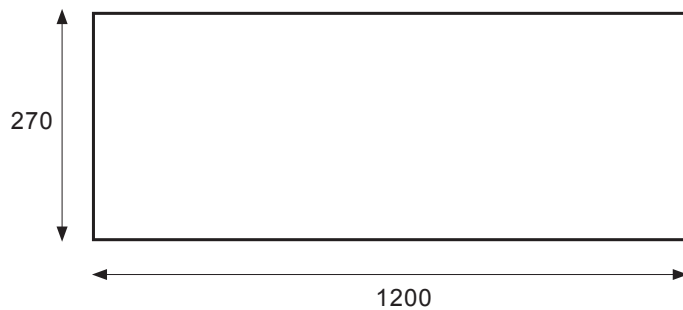

TECHNICAL DRAWINGS

Top Down

Front On