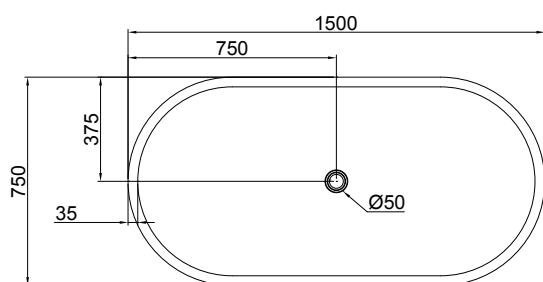

## FEATURES

- Dimensions - L1500 x H600 x W750 mm
- Available in 1500 or 1700mm lengths
- Double-ended design with thick edge.
- Made from an acrylic that has a sensual surface with excellent thermal properties. It is able to retain heat and warm to touch.
- Includes overflow
- Weight: 43kg
- Water capacity: 205L / Displaced capacity: 135L (bath's capacity less 70 litres to allow for average person in bath)
- No pre-drilled tap holes

## TECHNICAL DRAWINGS

Top

Side Section

End Section

## NOTES

Tapware and accessories not included. Drawing indicates the technical measurement only and is not a reflection of how the unit will look. Sizes are nominal only. All drawings in millimeters. Drawings not to scale. September 2019.