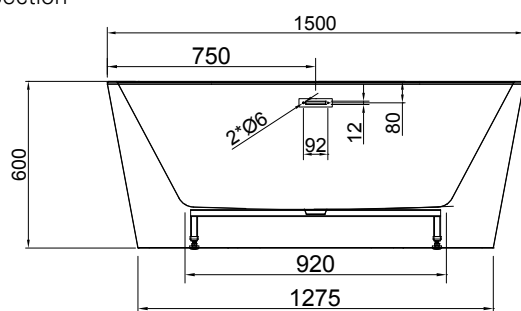

## FEATURES

- Dimensions - L1500 x H600 x W750 mm
- Available in 1500 or 1700mm lengths
- Double-ended design with thick edge.
- Made from an acrylic that has a sensual surface with excellent thermal properties. It is able to retain heat and warm to touch.
- Includes overflow
- Weight: 43kg
- Water capacity: 205L / Displaced capacity: 135L (bath's capacity less 70 litres to allow for average person in bath)
- No pre-drilled tap holes

## TECHNICAL DRAWINGS

Top

Side Section

End Section

## NOTES

Tapware and accessories not included. Drawing indicates the technical measurement only and is not a reflection of how the unit will look. Sizes are nominal only. All drawings in millimeters. Drawings not to scale. September 2019.