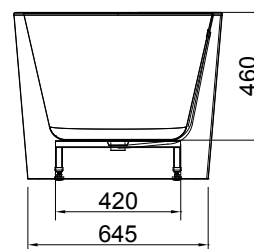

## FEATURES

- Dimensions - L1500 x H600 x W750 mm
- Available in 1500 or 1700mm lengths
- Double-ended design with thick edge.
- Made from an acrylic that has a sensual surface with excellent thermal properties. It is able to retain heat and warm to touch.
- Includes overflow
- Weight: 43kg
- Water capacity: 205L / Displaced capacity: 135L (bath's capacity less 70 litres to allow for average person in bath)
- No pre-drilled tap holes

## TECHNICAL DRAWINGS

Top

Side Section

End Section

## NOTES

Tapware and accessories not included. Drawing indicates the technical measurement only and is not a reflection of how the unit will look. Sizes are nominal only. All drawings in millimeters. Drawings not to scale. September 2019.