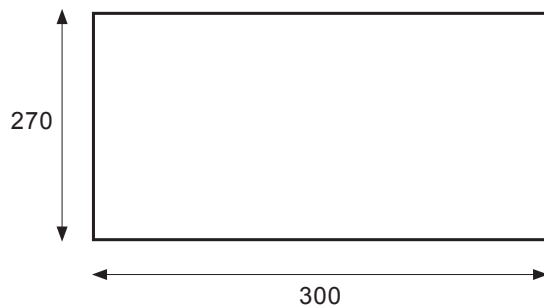

FLOATING SHELF /

LAUNDRY

DESCRIPTION

Floating Shelf 300mm in Matte English Classic White or Matte Custom Colour

PRODUCT CODE

LSENG30 / LSENG30CC

Dimensions	W 300	x H 25	x D 270	(mm)
Finishes	Matte English White or Matte Custom Colour Paint*			
Origin	New Zealand Made			
Notes	Complete your traditional laundry space with our additional wall-hung floating shelf, providing stylish storage solutions and enhanced organisation. Available in several lengths to suit your needs. Brackets for fixing to wall included.			

TECHNICAL DRAWINGS

Top Down

Front On