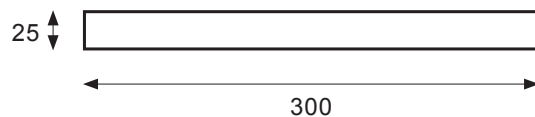

## PRODUCT CODE

LSENG30 / LSENG30CC

<b>Dimensions</b>	W 300	x H 25	x D 270	(mm)
<b>Finishes</b>	Matte English White or Matte Custom Colour Paint*			
<b>Origin</b>	New Zealand Made			
<b>Notes</b>	Complete your traditional laundry space with our additional wall-hung floating shelf, providing stylish storage solutions and enhanced organisation. Available in several lengths to suit your needs. Brackets for fixing to wall included.			

## TECHNICAL DRAWINGS

Top Down

Front On

Installation Fixings