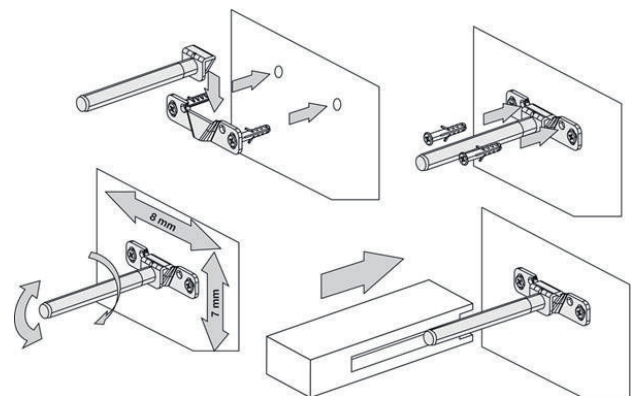

## PRODUCT CODE

LSENG30 / LSENG30CC

<b>Dimensions</b>	W 300	x H 25	x D 270	(mm)
<b>Finishes</b>	Matte English White or Matte Custom Colour Paint*			
<b>Origin</b>	New Zealand Made			
<b>Notes</b>	Complete your traditional laundry space with our additional wall-hung floating shelf, providing stylish storage solutions and enhanced organisation. Available in several lengths to suit your needs. Brackets for fixing to wall included.			

## TECHNICAL DRAWINGS

Top Down

Front On

Installation Fixings

## NOTES

\*Additional Cost. Accessories not included. See our website for product prices. Drawing indicates the technical measurement only and is not a reflection of how the product will look. Sizes are nominal only. All drawings in millimeters. Drawings not to scale. August 2023.