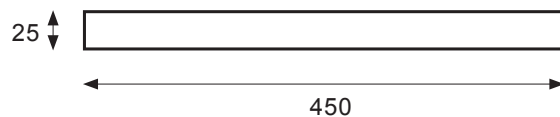

FLOATING SHELF /

LAUNDRY

DESCRIPTION

Floating Shelf 450 mm in Matte English Classic White or Matte Custom Colour

PRODUCT CODE

LSENG45 / LSENG45CC

Dimensions	W 450	x H 25	x D 270	(mm)
Finishes	Matte English White or Matte Custom Colour Paint*			
Origin	New Zealand Made			
Notes	Complete your traditional laundry space with our additional wall-hung floating shelf, providing stylish storage solutions and enhanced organisation. Available in several lengths to suit your needs. Brackets for fixing to wall included.			

TECHNICAL DRAWINGS

Top Down

Front On

Installation Fixings

NOTES

*Additional Cost. Accessories not included. See our website for product prices. Drawing indicates the technical measurement only and is not a reflection of how the product will look. Sizes are nominal only. All drawings in millimeters. Drawings not to scale. August 2023.