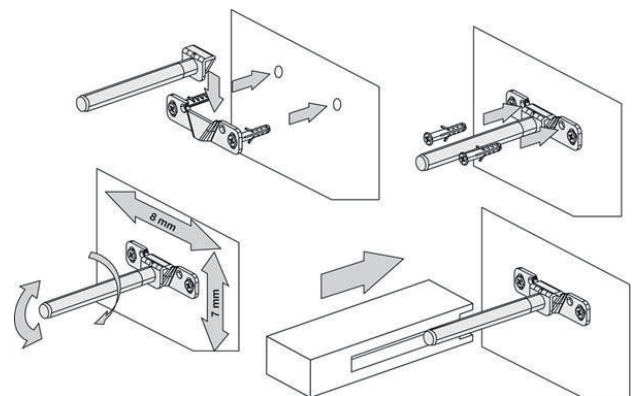

FLOATING SHELF /

LAUNDRY

DESCRIPTION

Floating Shelf 450 mm in Matte English Classic White or Matte Custom Colour

PRODUCT CODE

LSENG45 / LSENG45CC

Dimensions	W 450	x H 25	x D 270	(mm)
Finishes	Matte English White or Matte Custom Colour Paint*			
Origin	New Zealand Made			
Notes	Complete your traditional laundry space with our additional wall-hung floating shelf, providing stylish storage solutions and enhanced organisation. Available in several lengths to suit your needs. Brackets for fixing to wall included.			

TECHNICAL DRAWINGS

Top Down

Front On

Installation Fixings

NOTES

*Additional Cost. Accessories not included. See our website for product prices. Drawing indicates the technical measurement only and is not a reflection of how the product will look. Sizes are nominal only. All drawings in millimeters. Drawings not to scale. August 2023.