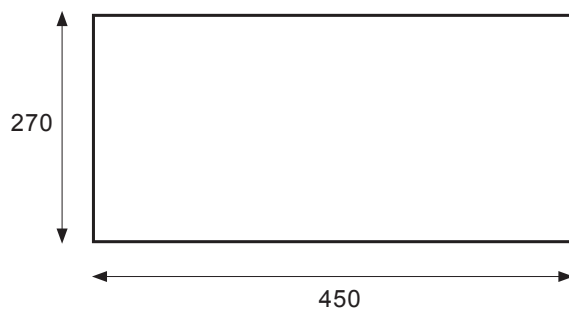

FLOATING SHELF /

LAUNDRY

DESCRIPTION

Floating Shelf 450 mm in Matte English Classic White or Matte Custom Colour

PRODUCT CODE

LSENG45 / LSENG45CC

Dimensions	W 450	x H 25	x D 270	(mm)
Finishes	Matte English White or Matte Custom Colour Paint*			
Origin	New Zealand Made			
Notes	Complete your traditional laundry space with our additional wall-hung floating shelf, providing stylish storage solutions and enhanced organisation. Available in several lengths to suit your needs. Brackets for fixing to wall included.			

TECHNICAL DRAWINGS

Top Down

Front On