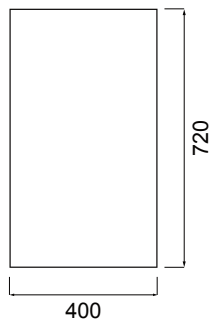

DESCRIPTION

Modern Laundry Top Cabinet 450, 1 Door

PRODUCT CODE

LTT45 / LTT45T / LTT45M / LTT45CC

Dimensions	W 600 x H 720 x D 286 (mm)
Finishes	White Gloss Paint, Melamine, Timber Veneer* or Custom Colour* Paint.
Handleless	Finger pull design.
Origin	New Zealand made cabinetry.
Features	<ul style="list-style-type: none">• The paint used on our products is polyurethane or UV based. Our high-tech process means each panel is painted and heated at least five times, for our signature hard paint finish.• Timber veneer finishes are 100% natural, so each have variations in grain and colour. All come stained and sealed with a protective UV finish.• Melamine - Our woodgrain melamine is a low pressure laminate.• 1 Adjustable shelf.

TECHNICAL DRAWINGS

Front

Side (Timber Veneer, with 45° handle)

Front Section

Side (White / Melamine)

NOTES

*Additional Cost. Accessories not included. See our website for product prices. Drawing indicates the technical measurement only and is not a reflection of how the product will look. Sizes are nominal only. All drawings in millimeters. Drawings not to scale. Oct 2024.