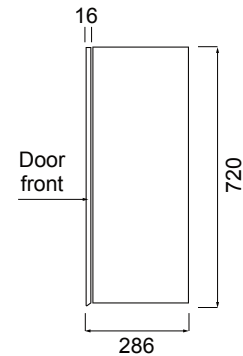

DESCRIPTION

Modern Laundry Top Cabinet 450, 1 Door

PRODUCT CODE

LTT45 / LTT45T / LTT45M / LTT45CC

Dimensions	W 600 x H 720 x D 286 (mm)
Finishes	White Gloss Paint, Melamine, Timber Veneer* or Custom Colour* Paint.
Handleless	Finger pull design.
Origin	New Zealand made cabinetry.
Features	<ul style="list-style-type: none">• The paint used on our products is polyurethane or UV based. Our high-tech process means each panel is painted and heated at least five times, for our signature hard paint finish.• Timber veneer finishes are 100% natural, so each have variations in grain and colour. All come stained and sealed with a protective UV finish.• Melamine - Our woodgrain melamine is a low pressure laminate.• 1 Adjustable shelf.

TECHNICAL DRAWINGS

Front

Side (Timber Veneer, with 45° handle)

Front Section

Side (White / Melamine)

NOTES

*Additional Cost. Accessories not included. See our website for product prices. Drawing indicates the technical measurement only and is not a reflection of how the product will look. Sizes are nominal only. All drawings in millimeters. Drawings not to scale. Oct 2024.