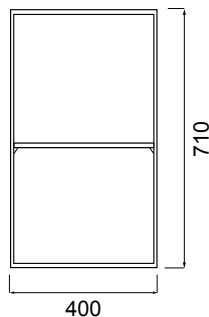

DESCRIPTION

Modern Laundry Top Cabinet 450, 1 Door

PRODUCT CODE

LTT45 / LTT45T / LTT45M / LTT45CC

Dimensions	W 600 x H 720 x D 286 (mm)
Finishes	White Gloss Paint, Melamine, Timber Veneer* or Custom Colour* Paint.
Handleless	Finger pull design.
Origin	New Zealand made cabinetry.
Features	<ul style="list-style-type: none">• The paint used on our products is polyurethane or UV based. Our high-tech process means each panel is painted and heated at least five times, for our signature hard paint finish.• Timber veneer finishes are 100% natural, so each have variations in grain and colour. All come stained and sealed with a protective UV finish.• Melamine - Our woodgrain melamine is a low pressure laminate.• 1 Adjustable shelf.

TECHNICAL DRAWINGS

Front

Side (Timber Veneer, with 45° handle)

Front Section

Side (White / Melamine)

NOTES

*Additional Cost. Accessories not included. See our website for product prices. Drawing indicates the technical measurement only and is not a reflection of how the product will look. Sizes are nominal only. All drawings in millimeters. Drawings not to scale. Oct 2024.