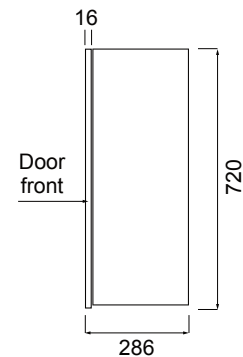

DESCRIPTION

Modern Laundry Top Cabinet 450, 1 Door

PRODUCT CODE

LTT45 / LTT45T / LTT45M / LTT45CC

Dimensions	W 600 x H 720 x D 286 (mm)
Finishes	White Gloss Paint, Melamine, Timber Veneer* or Custom Colour* Paint.
Handleless	Finger pull design.
Origin	New Zealand made cabinetry.
Features	<ul style="list-style-type: none">• The paint used on our products is polyurethane or UV based. Our high-tech process means each panel is painted and heated at least five times, for our signature hard paint finish.• Timber veneer finishes are 100% natural, so each have variations in grain and colour. All come stained and sealed with a protective UV finish.• Melamine - Our woodgrain melamine is a low pressure laminate.• 1 Adjustable shelf.

TECHNICAL DRAWINGS

Front

Side (Timber Veneer, with 45° handle)

Front Section

Side (White / Melamine)

NOTES

*Additional Cost. Accessories not included. See our website for product prices. Drawing indicates the technical measurement only and is not a reflection of how the product will look. Sizes are nominal only. All drawings in millimeters. Drawings not to scale. Oct 2024.