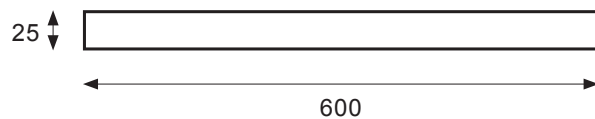

## DESCRIPTION

Floating Shelf 600 mm in Matte English Classic White or Matte Custom Colour

## PRODUCT CODE

LSENG60 / LSENG60CC

<b>Dimensions</b>	W 600	x H 25	x D 270	(mm)
<b>Finishes</b>	Matte English White or Matte Custom Colour Paint*			
<b>Origin</b>	New Zealand Made			
<b>Notes</b>	Complete your traditional laundry space with our additional wall-hung floating shelf, providing stylish storage solutions and enhanced organisation. Available in several lengths to suit your needs. Brackets for fixing to wall included.			

## TECHNICAL DRAWINGS

Top Down

Front On

Installation Fixings