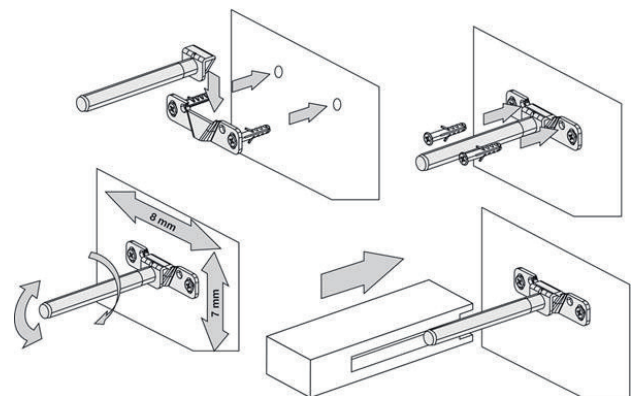

## PRODUCT CODE

LSENG60 / LSENG60CC

<b>Dimensions</b>	W 600	x H 25	x D 270	(mm)
<b>Finishes</b>	Matte English White or Matte Custom Colour Paint*			
<b>Origin</b>	New Zealand Made			
<b>Notes</b>	Complete your traditional laundry space with our additional wall-hung floating shelf, providing stylish storage solutions and enhanced organisation. Available in several lengths to suit your needs. Brackets for fixing to wall included.			

## TECHNICAL DRAWINGS

Top Down

Front On

Installation Fixings

## NOTES

\*Additional Cost. Accessories not included. See our website for product prices. Drawing indicates the technical measurement only and is not a reflection of how the product will look. Sizes are nominal only. All drawings in millimeters. Drawings not to scale. August 2023.