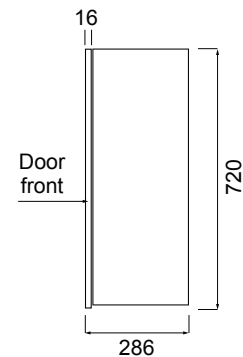

## PRODUCT CODE

LTT60 / LTT60T / LTT60M / LTT60CC

<b>Dimensions</b>	W 600 x H 720 x D 286 (mm)
<b>Finishes</b>	White Gloss Paint, Melamine, Timber Veneer* or Custom Colour* Paint.
<b>Handleless</b>	Finger pull design.
<b>Origin</b>	New Zealand made cabinetry.
<b>Features</b>	<ul style="list-style-type: none"><li>• The paint used on our products is polyurethane or UV based. Our high-tech process means each panel is painted and heated at least five times, for our signature hard paint finish.</li><li>• Timber veneer finishes are 100% natural, so each have variations in grain and colour. All come stained and sealed with a protective UV finish.</li><li>• Melamine - Our woodgrain melamine is a low pressure laminate.</li><li>• 1 Adjustable shelf.</li></ul>

## TECHNICAL DRAWINGS

Front

Side (Timber Veneer, with 45° handle)

Front Section

Side (White / Melamine)

## NOTES

\*Additional Cost. Accessories not included. See our website for product prices. Drawing indicates the technical measurement only and is not a reflection of how the product will look. Sizes are nominal only. All drawings in millimeters. Drawings not to scale. Oct 2024.