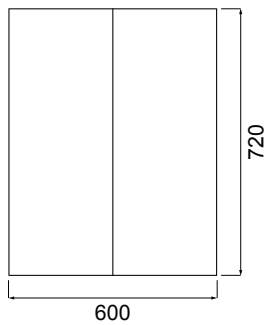

## PRODUCT CODE

LTT60 / LTT60T / LTT60M / LTT60CC

<b>Dimensions</b>	W 600 x H 720 x D 286 (mm)
<b>Finishes</b>	White Gloss Paint, Melamine, Timber Veneer* or Custom Colour* Paint.
<b>Handleless</b>	Finger pull design.
<b>Origin</b>	New Zealand made cabinetry.
<b>Features</b>	<ul style="list-style-type: none"><li>• The paint used on our products is polyurethane or UV based. Our high-tech process means each panel is painted and heated at least five times, for our signature hard paint finish.</li><li>• Timber veneer finishes are 100% natural, so each have variations in grain and colour. All come stained and sealed with a protective UV finish.</li><li>• Melamine - Our woodgrain melamine is a low pressure laminate.</li><li>• 1 Adjustable shelf.</li></ul>

## TECHNICAL DRAWINGS

Front

Side (Timber Veneer, with 45° handle)

Front Section

Side (White / Melamine)