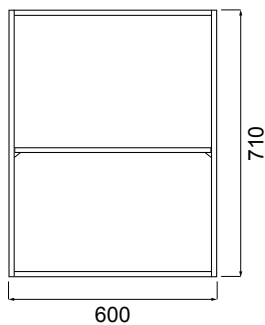

## PRODUCT CODE

LTT60 / LTT60T / LTT60M / LTT60CC

<b>Dimensions</b>	W 600 x H 720 x D 286 (mm)
<b>Finishes</b>	White Gloss Paint, Melamine, Timber Veneer* or Custom Colour* Paint.
<b>Handleless</b>	Finger pull design.
<b>Origin</b>	New Zealand made cabinetry.
<b>Features</b>	<ul style="list-style-type: none"><li>• The paint used on our products is polyurethane or UV based. Our high-tech process means each panel is painted and heated at least five times, for our signature hard paint finish.</li><li>• Timber veneer finishes are 100% natural, so each have variations in grain and colour. All come stained and sealed with a protective UV finish.</li><li>• Melamine - Our woodgrain melamine is a low pressure laminate.</li><li>• 1 Adjustable shelf.</li></ul>

## TECHNICAL DRAWINGS

Front

Side (Timber Veneer, with 45° handle)

Front Section

Side (White / Melamine)

## NOTES

\*Additional Cost. Accessories not included. See our website for product prices. Drawing indicates the technical measurement only and is not a reflection of how the product will look. Sizes are nominal only. All drawings in millimeters. Drawings not to scale. Oct 2024.