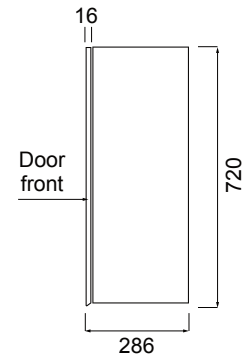

## PRODUCT CODE

LTT60 / LTT60T / LTT60M / LTT60CC

<b>Dimensions</b>	W 600 x H 720 x D 286 (mm)
<b>Finishes</b>	White Gloss Paint, Melamine, Timber Veneer* or Custom Colour* Paint.
<b>Handleless</b>	Finger pull design.
<b>Origin</b>	New Zealand made cabinetry.
<b>Features</b>	<ul style="list-style-type: none"><li>• The paint used on our products is polyurethane or UV based. Our high-tech process means each panel is painted and heated at least five times, for our signature hard paint finish.</li><li>• Timber veneer finishes are 100% natural, so each have variations in grain and colour. All come stained and sealed with a protective UV finish.</li><li>• Melamine - Our woodgrain melamine is a low pressure laminate.</li><li>• 1 Adjustable shelf.</li></ul>

## TECHNICAL DRAWINGS

Front

Side (Timber Veneer, with 45° handle)

Front Section

Side (White / Melamine)