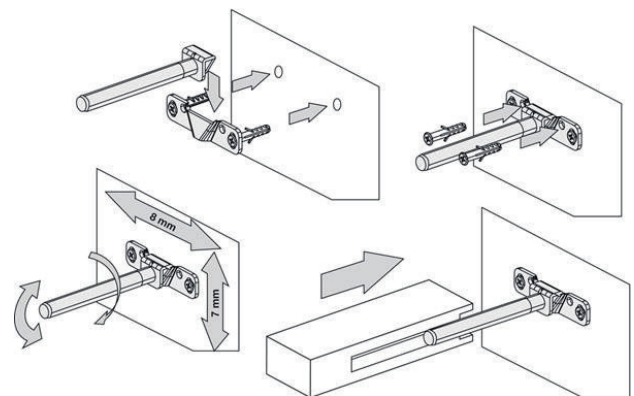

Origin New Zealand Made

Notes Complete your traditional laundry space with our additional wall-hung floating shelf, providing stylish storage solutions and enhanced organisation. Available in several lengths to suit your needs. Brackets for fixing to wall included.

TECHNICAL DRAWINGS

Top Down

Front On

Installation Fixings

NOTES

*Additional Cost. Accessories not included. See our website for product prices. Drawing indicates the technical measurement only and is not a reflection of how the product will look. Sizes are nominal only. All drawings in millimeters. Drawings not to scale. August 2023.