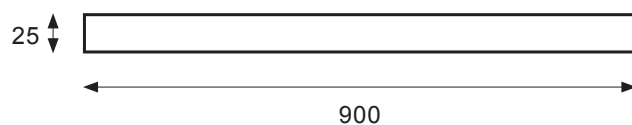

FLOATING SHELF /

LAUNDRY

DESCRIPTION

Floating Shelf 900 mm in Matte English Classic White or Matte Custom Colour

PRODUCT CODE

LSENG90 / LSENG90CC

Dimensions W 900 x H 25 x D 270 (mm)

Finishes Matte English White or Matte Custom Colour Paint*

Origin New Zealand Made

Notes Complete your traditional laundry space with our additional wall-hung floating shelf, providing stylish storage solutions and enhanced organisation. Available in several lengths to suit your needs. Brackets for fixing to wall included.

TECHNICAL DRAWINGS

Top Down

Front On

Installation Fixings

NOTES

*Additional Cost. Accessories not included. See our website for product prices. Drawing indicates the technical measurement only and is not a reflection of how the product will look. Sizes are nominal only. All drawings in millimeters. Drawings not to scale. August 2023.