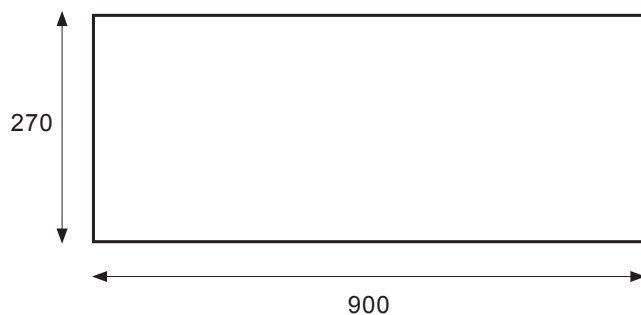

TECHNICAL DRAWINGS

Top Down

Front On