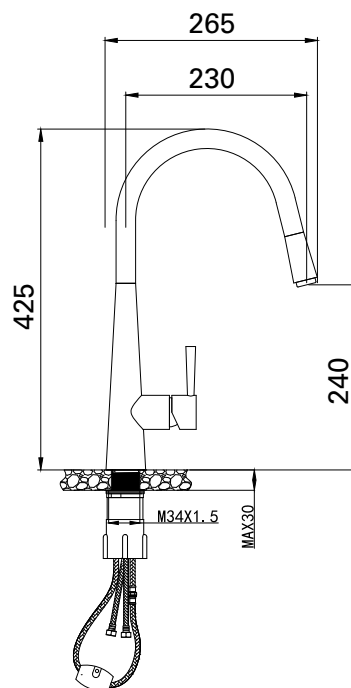

## DESCRIPTION

Laundry Mixer with Pull-Out Hose, 425 x 265

## FEATURES

- Dimensions - W 110 x H 425 x D 265 mm
- 360° swivel spout with pull out hose
- Copper with refined satin finish
- Sedal Ceramic Valve
- Compatible with laundry or kitchen tubs
- Regulated to 4.80LPM (litres per minute)
- 5 Star WELS rating
- Intended for use in mains pressure system

## TECHNICAL DRAWINGS

## NOTES

Drawing indicates the technical measurement only and is not a reflection of how the unit will look. Sizes are nominal only. All drawings in millimeters. Drawings not to scale.