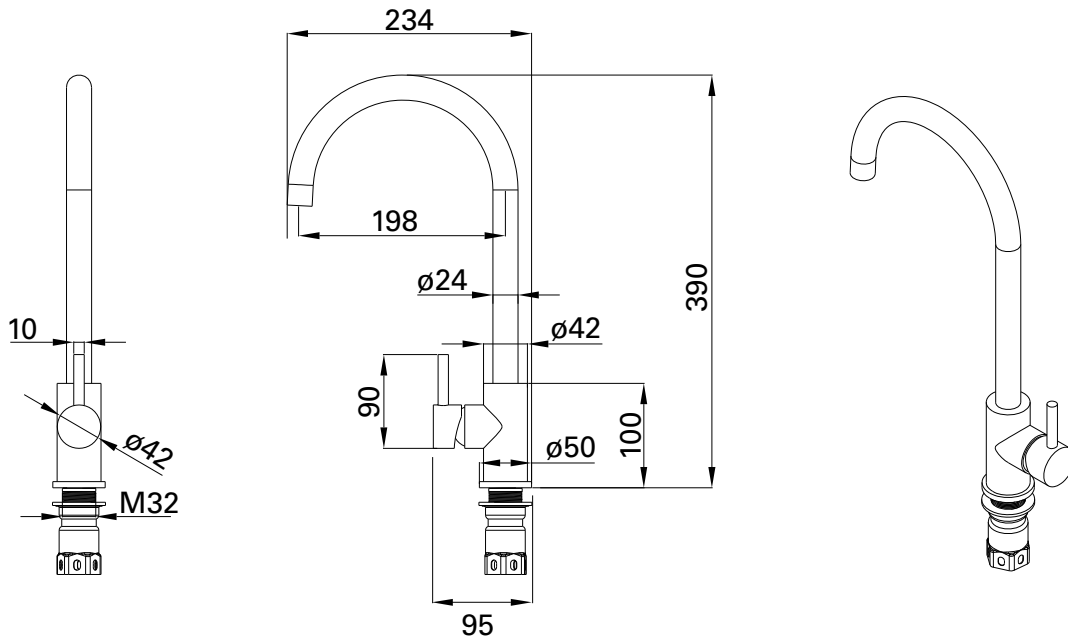

## DESCRIPTION

Laundry Mixer, 390 x 234

## FEATURES

- Dimensions - W 90 x H 390 x D 234 mm
- 360° swivel spout
- Stainless steel with refined satin finish
- Weixin Ceramic Valve
- Compatible with laundry or kitchen tubs
- Regulated to 8.49LPM (litres per minute)
- 3 star WELS rating
- Intended for use in mains pressure system

## TECHNICAL DRAWINGS

## NOTES

Drawing indicates the technical measurement only and is not a reflection of how the unit will look. Sizes are nominal only. All drawings in millimeters. Drawings not to scale.