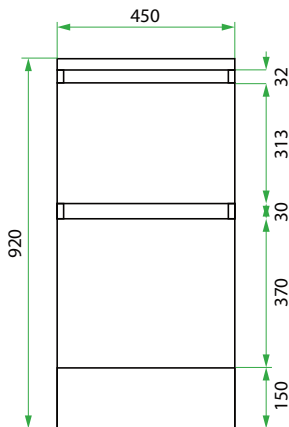

## PRODUCT CODE

VLUAIB45D2/ VLUAIB45D2T / VLUAIB45D2CC / VLUAIB45D2M

<b>Dimensions</b>	W 450 x H 920 x D 590 (mm)
<b>Finishes</b>	White Gloss or Custom Colour Paint*, Melamine or Timber Veneer*.
<b>BenchTop* Finishes</b>	Standard (White) or Colour* (Carrara Marble, Ariston, Ice Crystal, Peak Stone, Akashi Grey or Black Granite)
<b>Handle</b>	<b>Recessed Rail Matching</b> or Aluminium* (Black or Silver): White Gloss or Melamine Only or <b>45° Handle</b> : Timber Veneer or Custom Colour Paint Only.
<b>Origin</b>	New Zealand made cabinetry
<b>Notes</b>	1 Drawer & 1 Fold-Down Door with Pull-Out Ironing Board. Kordura Benchtop is additional cost (sold per 100mm). See website for all finish colours. Not compatible with sinks.

## TECHNICAL DRAWINGS

Front

Front Section

Side Section

Ironing Board (Folded)

Pull-Out Ironing Board (Open)

## NOTES

\*Additional Cost. Accessories not included. See our website for product prices. Drawing indicates the technical measurement only and is not a reflection of how the product will look. Sizes are nominal only. All drawings in millimeters. Drawings not to scale. October 2024.