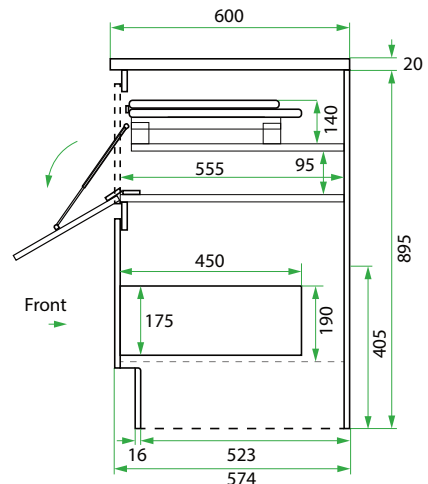

## PRODUCT CODE

VLUAIB45D2/ VLUAIB45D2T / VLUAIB45D2CC / VLUAIB45D2M

<b>Dimensions</b>	W 450 x H 920 x D 590 (mm)
<b>Finishes</b>	White Gloss or Custom Colour Paint*, Melamine or Timber Veneer*.
<b>BenchTop* Finishes</b>	Standard (White) or Colour* (Carrara Marble, Ariston, Ice Crystal, Peak Stone, Akashi Grey or Black Granite)
<b>Handle</b>	<b>Recessed Rail Matching</b> or Aluminium* (Black or Silver): White Gloss or Melamine Only or <b>45° Handle</b> : Timber Veneer or Custom Colour Paint Only.
<b>Origin</b>	New Zealand made cabinetry
<b>Notes</b>	1 Drawer & 1 Fold-Down Door with Pull-Out Ironing Board. Kordura Benchtop is additional cost (sold per 100mm). See website for all finish colours. Not compatible with sinks.

## TECHNICAL DRAWINGS

Front

Front Section

Side Section

Ironing Board (Folded)

Pull-Out Ironing Board (Open)

## NOTES

\*Additional Cost. Accessories not included. See our website for product prices. Drawing indicates the technical measurement only and is not a reflection of how the product will look. Sizes are nominal only. All drawings in millimeters. Drawings not to scale. October 2024.