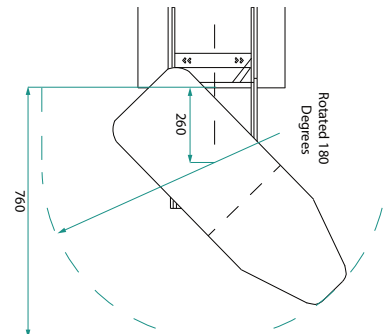

## PRODUCT CODE

VLUAIB45D2/ VLUAIB45D2T / VLUAIB45D2CC / VLUAIB45D2M

<b>Dimensions</b>	W 450 x H 920 x D 590 (mm)
<b>Finishes</b>	White Gloss or Custom Colour Paint*, Melamine or Timber Veneer*.
<b>BenchTop* Finishes</b>	Standard (White) or Colour* (Carrara Marble, Ariston, Ice Crystal, Peak Stone, Akashi Grey or Black Granite)
<b>Handle</b>	<b>Recessed Rail Matching</b> or Aluminium* (Black or Silver): White Gloss or Melamine Only or <b>45° Handle</b> : Timber Veneer or Custom Colour Paint Only.
<b>Origin</b>	New Zealand made cabinetry
<b>Notes</b>	1 Drawer & 1 Fold-Down Door with Pull-Out Ironing Board. Kordura Benchtop is additional cost (sold per 100mm). See website for all finish colours. Not compatible with sinks.

## TECHNICAL DRAWINGS

Front

Front Section

Side Section

Ironing Board (Folded)

Pull-Out Ironing Board (Open)

## NOTES

\*Additional Cost. Accessories not included. See our website for product prices. Drawing indicates the technical measurement only and is not a reflection of how the product will look. Sizes are nominal only. All drawings in millimeters. Drawings not to scale. October 2024.