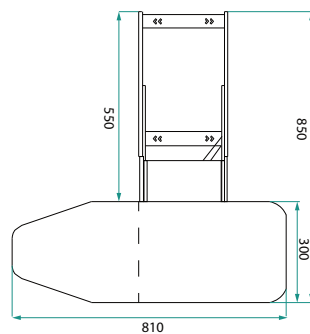

## PRODUCT CODE

VLUAIB45D2/ VLUAIB45D2T / VLUAIB45D2CC / VLUAIB45D2M

<b>Dimensions</b>	W 450 x H 920 x D 590 (mm)
<b>Finishes</b>	White Gloss or Custom Colour Paint*, Melamine or Timber Veneer*.
<b>BenchTop* Finishes</b>	Standard (White) or Colour* (Carrara Marble, Ariston, Ice Crystal, Peak Stone, Akashi Grey or Black Granite)
<b>Handle</b>	<b>Recessed Rail Matching</b> or Aluminium* (Black or Silver): White Gloss or Melamine Only or <b>45° Handle</b> : Timber Veneer or Custom Colour Paint Only.
<b>Origin</b>	New Zealand made cabinetry
<b>Notes</b>	1 Drawer & 1 Fold-Down Door with Pull-Out Ironing Board. Kordura Benchtop is additional cost (sold per 100mm). See website for all finish colours. Not compatible with sinks.

## TECHNICAL DRAWINGS

Front

Front Section

Side Section

Ironing Board (Folded)

Pull-Out Ironing Board (Open)

## NOTES

\*Additional Cost. Accessories not included. See our website for product prices. Drawing indicates the technical measurement only and is not a reflection of how the product will look. Sizes are nominal only. All drawings in millimeters. Drawings not to scale. October 2024.