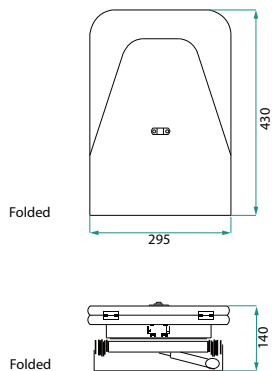

## PRODUCT CODE

VLUAIB45D2/ VLUAIB45D2T / VLUAIB45D2CC / VLUAIB45D2M

<b>Dimensions</b>	W 450 x H 920 x D 590 (mm)
<b>Finishes</b>	White Gloss or Custom Colour Paint*, Melamine or Timber Veneer*.
<b>BenchTop* Finishes</b>	Standard (White) or Colour* (Carrara Marble, Ariston, Ice Crystal, Peak Stone, Akashi Grey or Black Granite)
<b>Handle</b>	<b>Recessed Rail Matching</b> or Aluminium* (Black or Silver): White Gloss or Melamine Only or <b>45° Handle</b> : Timber Veneer or Custom Colour Paint Only.
<b>Origin</b>	New Zealand made cabinetry
<b>Notes</b>	1 Drawer & 1 Fold-Down Door with Pull-Out Ironing Board. Kordura Benchtop is additional cost (sold per 100mm). See website for all finish colours. Not compatible with sinks.

## TECHNICAL DRAWINGS

Front

Front Section

Side Section

Ironing Board (Folded)

Pull-Out Ironing Board (Open)

## NOTES

\*Additional Cost. Accessories not included. See our website for product prices. Drawing indicates the technical measurement only and is not a reflection of how the product will look. Sizes are nominal only. All drawings in millimeters. Drawings not to scale. October 2024.