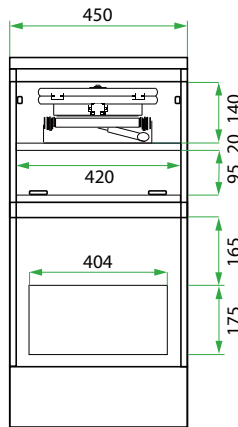

## PRODUCT CODE

VLUAIB45D2/ VLUAIB45D2T / VLUAIB45D2CC / VLUAIB45D2M

<b>Dimensions</b>	W 450 x H 920 x D 590 (mm)
<b>Finishes</b>	White Gloss or Custom Colour Paint*, Melamine or Timber Veneer*.
<b>BenchTop* Finishes</b>	Standard (White) or Colour* (Carrara Marble, Ariston, Ice Crystal, Peak Stone, Akashi Grey or Black Granite)
<b>Handle</b>	<b>Recessed Rail Matching</b> or Aluminium* (Black or Silver): White Gloss or Melamine Only or <b>45° Handle</b> : Timber Veneer or Custom Colour Paint Only.
<b>Origin</b>	New Zealand made cabinetry
<b>Notes</b>	1 Drawer & 1 Fold-Down Door with Pull-Out Ironing Board. Kordura Benchtop is additional cost (sold per 100mm). See website for all finish colours. Not compatible with sinks.

## TECHNICAL DRAWINGS

Front

Front Section

Side Section

Ironing Board (Folded)

Pull-Out Ironing Board (Open)

## NOTES

\*Additional Cost. Accessories not included. See our website for product prices. Drawing indicates the technical measurement only and is not a reflection of how the product will look. Sizes are nominal only. All drawings in millimeters. Drawings not to scale. October 2024.