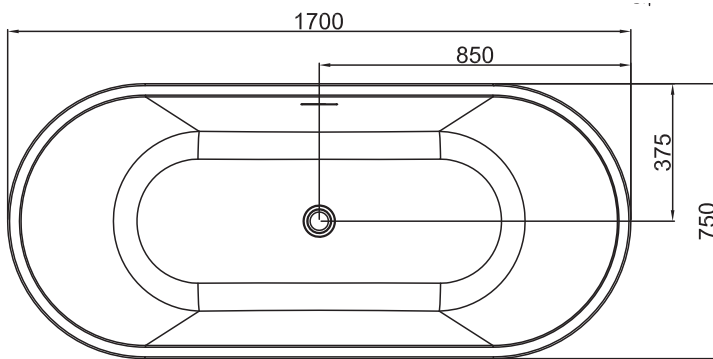

## PRODUCT CODE

**BBA8697-1.7**

<b>Dimensions</b>	W 1700 x H 595 x D 745 (mm)
<b>Material</b>	Acrylic (Gloss White)
<b>Weight</b>	48kg
<b>Water Capacity</b>	257L*
<b>Displaced Capacity</b>	187L**
<b>Included</b>	Overflow and waste
<b>Features</b>	<ul style="list-style-type: none"> <li>• An acrylic composition with excellent thermal properties, Ashby is able to retain heat and is warm to touch.</li> <li>• Freestanding, double-ended bath with fine fluted design.</li> <li>• 5-Year Warranty.</li> </ul>

## TECHNICAL DRAWINGS

### Top Down

## NOTES

\*Volume of water contained in the bath if filled to the overflow. \*\*Volume of water contained in the bath if filled to the overflow, less 70 litres to allow for an average-sized person in the bath. Drawing indicates the technical measurement only and is not a reflection of how the product will look. Sizes are nominal only. All drawings in millimeters. Drawings not to scale. 5 year Warranty ONLY. December 2024.