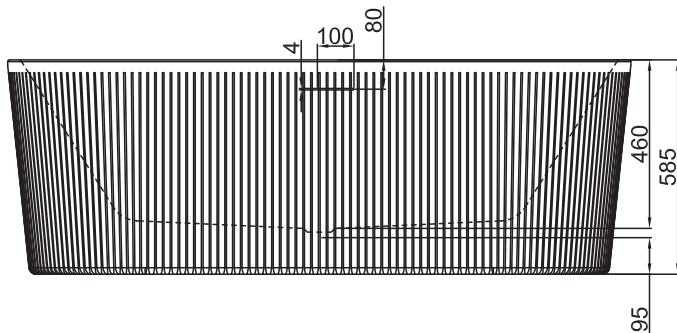

## PRODUCT CODE

**BBA8697-1.7**

<b>Dimensions</b>	W 1700 x H 595 x D 745 (mm)
<b>Material</b>	Acrylic (Gloss White)
<b>Weight</b>	48kg
<b>Water Capacity</b>	257L*
<b>Displaced Capacity</b>	187L**
<b>Included</b>	Overflow and waste
<b>Features</b>	<ul style="list-style-type: none"> <li>• An acrylic composition with excellent thermal properties, Ashby is able to retain heat and is warm to touch.</li> <li>• Freestanding, double-ended bath with fine fluted design.</li> <li>• 5-Year Warranty.</li> </ul>

## TECHNICAL DRAWINGS

### Top Down

### Side View