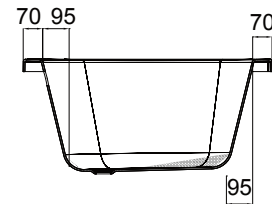

B Shower Bath Left /

DESCRIPTION

B Shower Bath Left

PRODUCT CODE

1B1.1013

Dimensions	W 1700 x H 430* x D 900 (mm)
Material	Acrylic (White Gloss Finish) with 8mm steel rod and Cleargreen reinforcement
Weight	28.75 kg
Water Capacity	200 L*
Displaced Capacity	130 L**
Included	1x B Bath Left, Overflow & Pop-Up Waste
Features	<ul style="list-style-type: none"> • An acrylic composition with excellent thermal properties retains heat and is warm to touch. • Left or Right Side Option

TECHNICAL DRAWINGS

Top Down

Side

NOTES

*Volume of water contained in the bath if filled to the overflow. **Volume of water contained in the bath if filled to the overflow, less 70 litres to allow for an average-sized person in the bath. Drawing indicates the technical measurement only and is not a reflection of how the product will look. Sizes are nominal only. All drawings in millimeters. Drawings not to scale. Aug 2024..