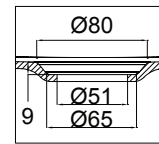

B Shower Bath Left /

DESCRIPTION

B Shower Bath Left

PRODUCT CODE

1B1.1013

Dimensions	W 1700 x H 430* x D 900 (mm)
Material	Acrylic (White Gloss Finish) with 8mm steel rod and Cleargreen reinforcement
Weight	28.75 kg
Water Capacity	200 L*
Displaced Capacity	130 L**
Included	1x B Bath Left, Overflow & Pop-Up Waste
Features	<ul style="list-style-type: none"> • An acrylic composition with excellent thermal properties retains heat and is warm to touch. • Left or Right Side Option

TECHNICAL DRAWINGS

Top Down

Side

NOTES

*Volume of water contained in the bath if filled to the overflow. **Volume of water contained in the bath if filled to the overflow, less 70 litres to allow for an average-sized person in the bath. Drawing indicates the technical measurement only and is not a reflection of how the product will look. Sizes are nominal only. All drawings in millimeters. Drawings not to scale. Aug 2024..