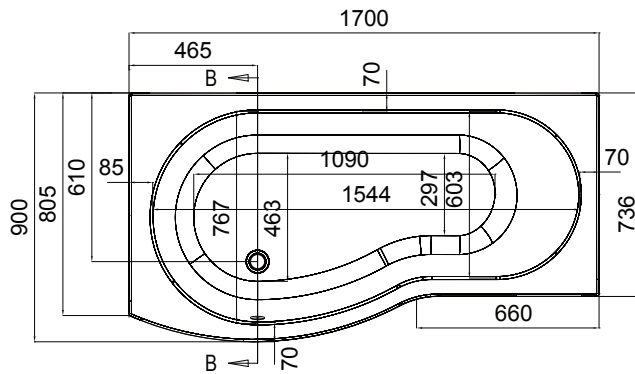

B Shower Bath Left /

DESCRIPTION

B Shower Bath Left

PRODUCT CODE

1B1.1013

Dimensions	W 1700 x H 430* x D 900 (mm)
Material	Acrylic (White Gloss Finish) with 8mm steel rod and Cleargreen reinforcement
Weight	28.75 kg
Water Capacity	200 L*
Displaced Capacity	130 L**
Included	1x B Bath Left, Overflow & Pop-Up Waste
Features	<ul style="list-style-type: none"> • An acrylic composition with excellent thermal properties retains heat and is warm to touch. • Left or Right Side Option

TECHNICAL DRAWINGS

Top Down

Side

NOTES

*Volume of water contained in the bath if filled to the overflow. **Volume of water contained in the bath if filled to the overflow, less 70 litres to allow for an average-sized person in the bath. Drawing indicates the technical measurement only and is not a reflection of how the product will look. Sizes are nominal only. All drawings in millimeters. Drawings not to scale. Aug 2024..