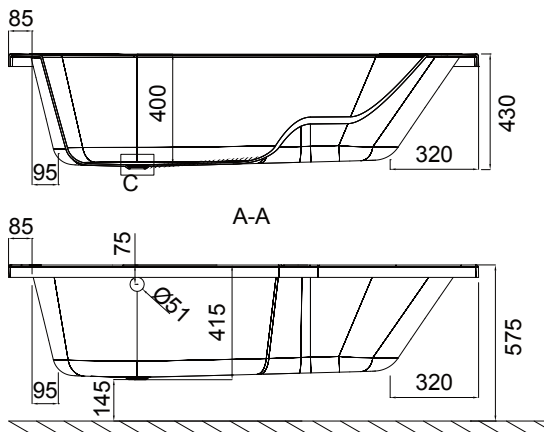

B Shower Bath Left /

DESCRIPTION

B Shower Bath Left

PRODUCT CODE

1B1.1013

Dimensions	W 1700 x H 430* x D 900 (mm)
Material	Acrylic (White Gloss Finish) with 8mm steel rod and Cleargreen reinforcement
Weight	28.75 kg
Water Capacity	200 L*
Displaced Capacity	130 L**
Included	1x B Bath Left, Overflow & Pop-Up Waste
Features	<ul style="list-style-type: none"> • An acrylic composition with excellent thermal properties retains heat and is warm to touch. • Left or Right Side Option

TECHNICAL DRAWINGS

Top Down

Side

NOTES

*Volume of water contained in the bath if filled to the overflow. **Volume of water contained in the bath if filled to the overflow, less 70 litres to allow for an average-sized person in the bath. Drawing indicates the technical measurement only and is not a reflection of how the product will look. Sizes are nominal only. All drawings in millimeters. Drawings not to scale. Aug 2024..