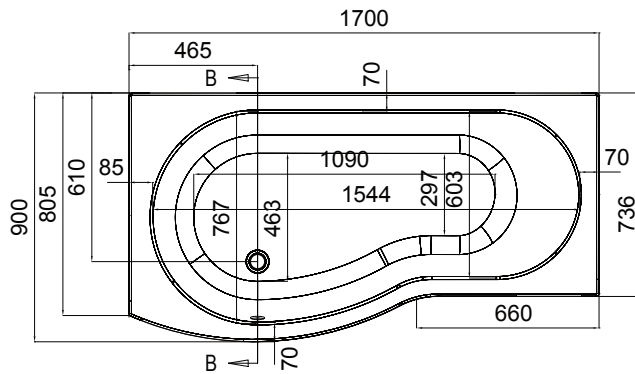

Top Down

Side