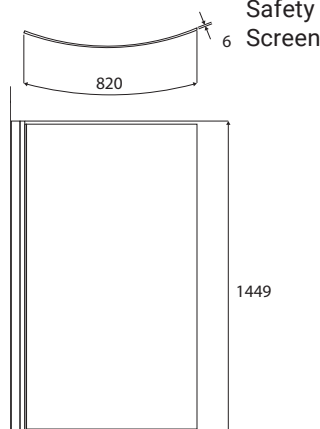

## PRODUCT CODE

BBATH17L

<b>Dimensions</b>	W 1700 x H 430* x D 900 (mm)
<b>Material</b>	Acrylic (White Gloss Finish) with 8mm steel rod and Cleargreen reinforcement
<b>Weight</b>	28.75 kg
<b>Water Capacity</b>	200 L*
<b>Displaced Capacity</b>	130 L**
<b>Included</b>	2x Upstand, 1x Liner, 1x Screen, 1x Front Panel, 1x End Panel, Overflow, Pop-Up Waste & Glue Pack.
<b>Features</b>	<ul style="list-style-type: none"> <li>• An acrylic composition with excellent thermal properties retains heat and is warm to touch.</li> <li>• Left or Right Side Option</li> </ul>

## NOTES

\*Volume of water contained in the bath if filled to the overflow. \*\*Volume of water contained in the bath if filled to the overflow, less 70 litres to allow for an average-sized person in the bath. Drawing indicates the technical measurement only and is not a reflection of how the product will look. Sizes are nominal only. All drawings in millimeters. Drawings not to scale. Date.

## PACKAGE COMPONENTS CONTINUED

Shower Bath Front Panel  
1B1.1023

**Dimensions** W 1700 x H 525 x D 40 (mm)  
**Material** Acrylic reinforced with GRP

Shower Bath End Panel  
1B1.1024

**Dimensions** W 720 x H 525 x D 40 (mm)  
**Material** Acrylic reinforced with GRP

Shower Bath Screen  
1A1.1207

**Dimensions** W 900 x H 1450 (mm)  
**Material** Aluminium alloy profile with safety glass.  
Safety glass with 3M easy clean coating.  
Screen opens both inwards and outwards.