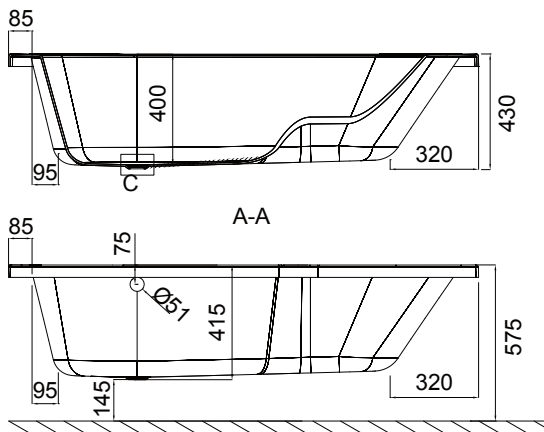

NOTES

*Volume of water contained in the bath if filled to the overflow. **Volume of water contained in the bath if filled to the overflow, less 70 litres to allow for an average-sized person in the bath. Drawing indicates the technical measurement only and is not a reflection of how the product will look. Sizes are nominal only. All drawings in millimeters. Drawings not to scale. Date.