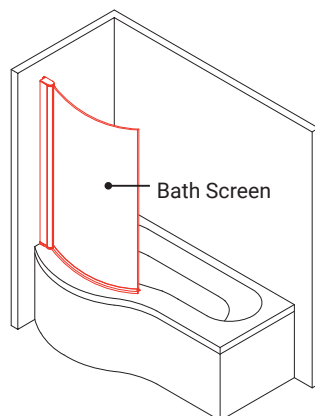

## NOTES

\*Volume of water contained in the bath if filled to the overflow. \*\*Volume of water contained in the bath if filled to the overflow, less 70 litres to allow for an average-sized person in the bath. Drawing indicates the technical measurement only and is not a reflection of how the product will look. Sizes are nominal only. All drawings in millimeters. Drawings not to scale. Date.

## PACKAGE COMPONENTS CONTINUED

Shower Bath Front Panel  
1B1.1023

**Dimensions** W 1700 x H 525 x D 40 (mm)  
**Material** Acrylic reinforced with GRP

Shower Bath End Panel  
1B1.1024

**Dimensions** W 720 x H 525 x D 40 (mm)  
**Material** Acrylic reinforced with GRP

Shower Bath Screen  
1A1.1207

**Dimensions** W 900 x H 1450 (mm)  
**Material** Aluminium alloy profile with safety glass.  
Safety glass with 3M easy clean coating.  
Screen opens both inwards and outwards.

### NOTES

Acrylic upstands also available in long (over 1200mm) and short (less than 1200mm) at an additional cost. Install all screens on flat edge baths only. Drawing indicates the technical measurement only and is not a reflection of how the unit will look. Sizes are nominal only. All drawings in millimeters. Drawings not to scale. August 2024.