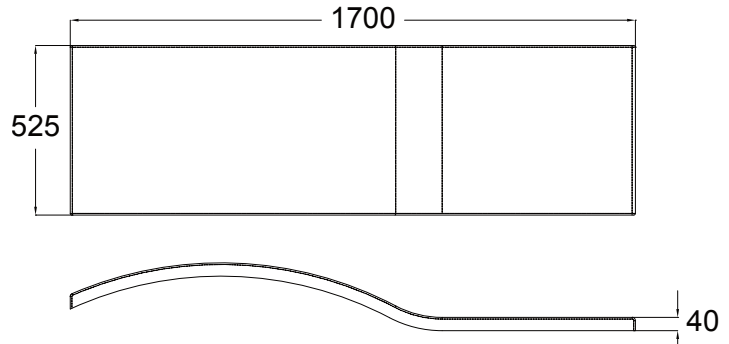

## PRODUCT CODE

BBATH17L

<b>Dimensions</b>	W 1700 x H 430* x D 900 (mm)
<b>Material</b>	Acrylic (White Gloss Finish) with 8mm steel rod and Cleargreen reinforcement
<b>Weight</b>	28.75 kg
<b>Water Capacity</b>	200 L*
<b>Displaced Capacity</b>	130 L**
<b>Included</b>	2x Upstand, 1x Liner, 1x Screen, 1x Front Panel, 1x End Panel, Overflow, Pop-Up Waste & Glue Pack.
<b>Features</b>	<ul style="list-style-type: none"> <li>• An acrylic composition with excellent thermal properties retains heat and is warm to touch.</li> <li>• Left or Right Side Option</li> </ul>

### Side

## PACKAGE COMPONENTS CONTINUED

Shower Bath Front Panel  
1B1.1023

**Dimensions** W 1700 x H 525 x D 40 (mm)  
**Material** Acrylic reinforced with GRP

Shower Bath End Panel  
1B1.1024

**Dimensions** W 720 x H 525 x D 40 (mm)  
**Material** Acrylic reinforced with GRP

Shower Bath Screen  
1A1.1207

**Dimensions** W 900 x H 1450 (mm)  
**Material** Aluminium alloy profile with safety glass.  
Safety glass with 3M easy clean coating.  
Screen opens both inwards and outwards.