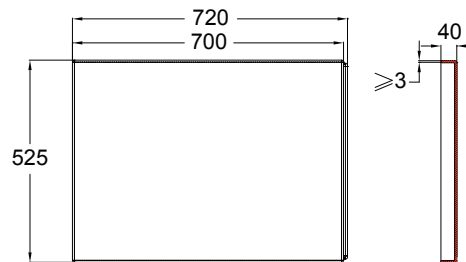

## PRODUCT CODE

BBATH17L

<b>Dimensions</b>	W 1700 x H 430* x D 900 (mm)
<b>Material</b>	Acrylic (White Gloss Finish) with 8mm steel rod and Cleargreen reinforcement
<b>Weight</b>	28.75 kg
<b>Water Capacity</b>	200 L*
<b>Displaced Capacity</b>	130 L**
<b>Included</b>	2x Upstand, 1x Liner, 1x Screen, 1x Front Panel, 1x End Panel, Overflow, Pop-Up Waste & Glue Pack.
<b>Features</b>	<ul style="list-style-type: none"> <li>• An acrylic composition with excellent thermal properties retains heat and is warm to touch.</li> <li>• Left or Right Side Option</li> </ul>

## NOTES

\*Volume of water contained in the bath if filled to the overflow. \*\*Volume of water contained in the bath if filled to the overflow, less 70 litres to allow for an average-sized person in the bath. Drawing indicates the technical measurement only and is not a reflection of how the product will look. Sizes are nominal only. All drawings in millimeters. Drawings not to scale. Date.

## PACKAGE COMPONENTS CONTINUED

Shower Bath Front Panel  
1B1.1023

**Dimensions** W 1700 x H 525 x D 40 (mm)  
**Material** Acrylic reinforced with GRP

Shower Bath End Panel  
1B1.1024

**Dimensions** W 720 x H 525 x D 40 (mm)  
**Material** Acrylic reinforced with GRP

Shower Bath Screen  
1A1.1207

**Dimensions** W 900 x H 1450 (mm)  
**Material** Aluminium alloy profile with safety glass.  
Safety glass with 3M easy clean coating.  
Screen opens both inwards and outwards.