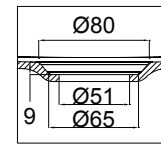

B Shower Bath Package /

DESCRIPTION

B Shower Bath Package Left

PRODUCT CODE

BBATH17L

Dimensions	W 1700 x H 430* x D 900 (mm)
Material	Acrylic (White Gloss Finish) with 8mm steel rod and Cleargreen reinforcement
Weight	28.75 kg
Water Capacity	200 L*
Displaced Capacity	130 L**
Included	2x Upstand, 1x Liner, 1x Screen, 1x Front Panel, 1x End Panel, Overflow, Pop-Up Waste & Glue Pack.
Features	• An acrylic composition with excellent thermal properties retains heat and is warm to touch. • Left or Right Side Option

TECHNICAL DRAWINGS

B Shower Bath Left
1B1.1013

Top Down

Side

NOTES

*Volume of water contained in the bath if filled to the overflow. **Volume of water contained in the bath if filled to the overflow, less 70 litres to allow for an average-sized person in the bath. Drawing indicates the technical measurement only and is not a reflection of how the product will look. Sizes are nominal only. All drawings in millimeters. Drawings not to scale. Date.