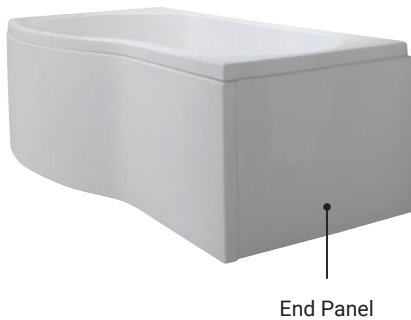

## PRODUCT CODE

BBATH17L

<b>Dimensions</b>	W 1700 x H 430* x D 900 (mm)
<b>Material</b>	Acrylic (White Gloss Finish) with 8mm steel rod and Cleargreen reinforcement
<b>Weight</b>	28.75 kg
<b>Water Capacity</b>	200 L*
<b>Displaced Capacity</b>	130 L**
<b>Included</b>	2x Upstand, 1x Liner, 1x Screen, 1x Front Panel, 1x End Panel, Overflow, Pop-Up Waste & Glue Pack.
<b>Features</b>	<ul style="list-style-type: none"> <li>• An acrylic composition with excellent thermal properties retains heat and is warm to touch.</li> <li>• Left or Right Side Option</li> </ul>

## PACKAGE COMPONENTS CONTINUED

Shower Bath Front Panel  
1B1.1023

**Dimensions** W 1700 x H 525 x D 40 (mm)  
**Material** Acrylic reinforced with GRP

Shower Bath End Panel  
1B1.1024

**Dimensions** W 720 x H 525 x D 40 (mm)  
**Material** Acrylic reinforced with GRP

Shower Bath Screen  
1A1.1207

**Dimensions** W 900 x H 1450 (mm)  
**Material** Aluminium alloy profile with safety glass.  
Safety glass with 3M easy clean coating.  
Screen opens both inwards and outwards.