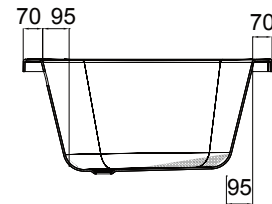

Side

NOTES

*Volume of water contained in the bath if filled to the overflow. **Volume of water contained in the bath if filled to the overflow, less 70 litres to allow for an average-sized person in the bath. Drawing indicates the technical measurement only and is not a reflection of how the product will look. Sizes are nominal only. All drawings in millimeters. Drawings not to scale. Date.