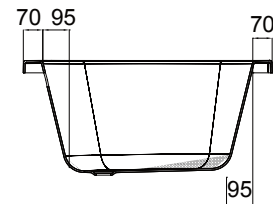

B Shower Bath Package /

DESCRIPTION

B Shower Bath Package Right

PRODUCT CODE

BBATH17R

Dimensions	W 1700 x H 430* x D 900 (mm)
Material	Acrylic (White Gloss Finish) with 8mm steel rod and Cleargreen reinforcement
Weight	28.75 kg
Water Capacity	200 L*
Displaced Capacity	130 L**
Included	2x Upstand, 1x Liner, 1x Screen, 1x Front Panel, 1x End Panel, Overflow, Pop-Up Waste & Glue Pack.
Features	<ul style="list-style-type: none"> • An acrylic composition with excellent thermal properties retains heat and is warm to touch. • Left or Right Side Option

TECHNICAL DRAWINGS

B Shower Bath Right
1B1.1014

Top Down

C

Side

NOTES

*Volume of water contained in the bath if filled to the overflow. **Volume of water contained in the bath if filled to the overflow, less 70 litres to allow for an average-sized person in the bath. Drawing indicates the technical measurement only and is not a reflection of how the product will look. Sizes are nominal only. All drawings in millimeters. Drawings not to scale. Date.

PACKAGE COMPONENTS CONTINUED

Shower Bath Front Panel
1B1.1023

Dimensions W 1700 x H 525 x D 40 (mm)
Material Acrylic reinforced with GRP

Shower Bath End Panel
1B1.1024

Dimensions W 720 x H 525 x D 40 (mm)
Material Acrylic reinforced with GRP

Shower Bath Screen
1A1.1207

Dimensions W 900 x H 1450 (mm)
Material Aluminium alloy profile with safety glass.

Safety glass with 3M easy clean coating.
Screen opens both inwards and outwards.

NOTES

Acrylic upstands also available in long (over 1200mm) and short (less than 1200mm) at an additional cost. Install all screens on flat edge baths only. Drawing indicates the technical measurement only and is not a reflection of how the unit will look. Sizes are nominal only. All drawings in millimeters. Drawings not to scale. August 2024.