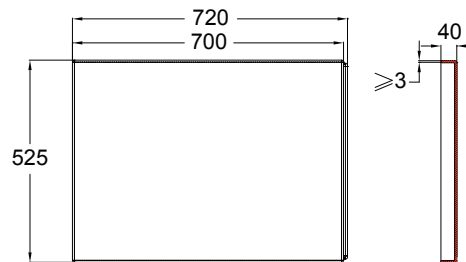

B Shower Bath Package /

DESCRIPTION

B Shower Bath Package Right

PRODUCT CODE

BBATH17R

Dimensions	W 1700 x H 430* x D 900 (mm)
Material	Acrylic (White Gloss Finish) with 8mm steel rod and Cleargreen reinforcement
Weight	28.75 kg
Water Capacity	200 L*
Displaced Capacity	130 L**
Included	2x Upstand, 1x Liner, 1x Screen, 1x Front Panel, 1x End Panel, Overflow, Pop-Up Waste & Glue Pack.
Features	<ul style="list-style-type: none"> • An acrylic composition with excellent thermal properties retains heat and is warm to touch. • Left or Right Side Option

TECHNICAL DRAWINGS

B Shower Bath Right
1B1.1014

Top Down

C

Side

NOTES

*Volume of water contained in the bath if filled to the overflow. **Volume of water contained in the bath if filled to the overflow, less 70 litres to allow for an average-sized person in the bath. Drawing indicates the technical measurement only and is not a reflection of how the product will look. Sizes are nominal only. All drawings in millimeters. Drawings not to scale. Date.

PACKAGE COMPONENTS CONTINUED

Shower Bath Front Panel
1B1.1023

Dimensions W 1700 x H 525 x D 40 (mm)
Material Acrylic reinforced with GRP

Shower Bath End Panel
1B1.1024

Dimensions W 720 x H 525 x D 40 (mm)
Material Acrylic reinforced with GRP

Shower Bath Screen
1A1.1207

Dimensions W 900 x H 1450 (mm)
Material Aluminium alloy profile with safety glass.

Safety glass with 3M easy clean coating.
Screen opens both inwards and outwards.

NOTES

Acrylic upstands also available in long (over 1200mm) and short (less than 1200mm) at an additional cost. Install all screens on flat edge baths only. Drawing indicates the technical measurement only and is not a reflection of how the unit will look. Sizes are nominal only. All drawings in millimeters. Drawings not to scale. August 2024.