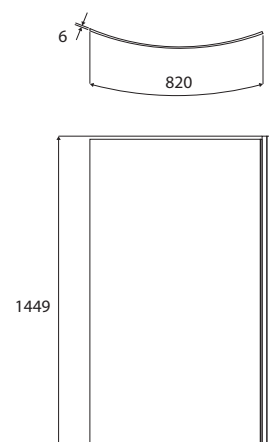

B Shower Bath Package /

DESCRIPTION

B Shower Bath Package Right

PRODUCT CODE

BBATH17R

Dimensions	W 1700 x H 430* x D 900 (mm)
Material	Acrylic (White Gloss Finish) with 8mm steel rod and Cleargreen reinforcement
Weight	28.75 kg
Water Capacity	200 L*
Displaced Capacity	130 L**
Included	2x Upstand, 1x Liner, 1x Screen, 1x Front Panel, 1x End Panel, Overflow, Pop-Up Waste & Glue Pack.
Features	<ul style="list-style-type: none"> • An acrylic composition with excellent thermal properties retains heat and is warm to touch. • Left or Right Side Option

TECHNICAL DRAWINGS

B Shower Bath Right
1B1.1014

Top Down

C

Side

NOTES

*Volume of water contained in the bath if filled to the overflow. **Volume of water contained in the bath if filled to the overflow, less 70 litres to allow for an average-sized person in the bath. Drawing indicates the technical measurement only and is not a reflection of how the product will look. Sizes are nominal only. All drawings in millimeters. Drawings not to scale. Date.

PACKAGE COMPONENTS CONTINUED

Shower Bath Front Panel
1B1.1023

Dimensions W 1700 x H 525 x D 40 (mm)
Material Acrylic reinforced with GRP

Shower Bath End Panel
1B1.1024

Dimensions W 720 x H 525 x D 40 (mm)
Material Acrylic reinforced with GRP

Shower Bath Screen
1A1.1207

Dimensions W 900 x H 1450 (mm)
Material Aluminium alloy profile with safety glass.

Safety glass with 3M easy clean coating.
Screen opens both inwards and outwards.

NOTES

Acrylic upstands also available in long (over 1200mm) and short (less than 1200mm) at an additional cost. Install all screens on flat edge baths only. Drawing indicates the technical measurement only and is not a reflection of how the unit will look. Sizes are nominal only. All drawings in millimeters. Drawings not to scale. August 2024.