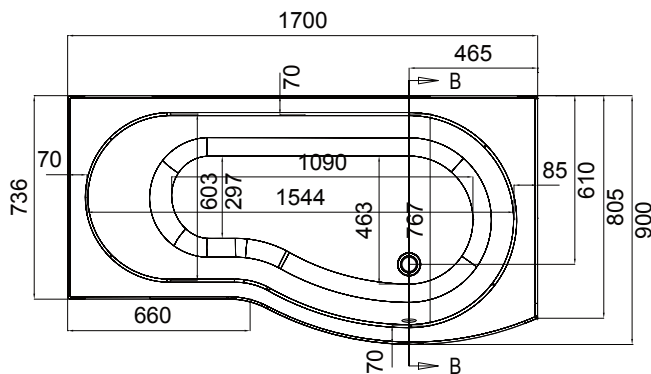

B Shower Bath Package /

DESCRIPTION

B Shower Bath Package Right

PRODUCT CODE

BBATH17R

Dimensions	W 1700 x H 430* x D 900 (mm)
Material	Acrylic (White Gloss Finish) with 8mm steel rod and Cleargreen reinforcement
Weight	28.75 kg
Water Capacity	200 L*
Displaced Capacity	130 L**
Included	2x Upstand, 1x Liner, 1x Screen, 1x Front Panel, 1x End Panel, Overflow, Pop-Up Waste & Glue Pack.
Features	<ul style="list-style-type: none"> • An acrylic composition with excellent thermal properties retains heat and is warm to touch. • Left or Right Side Option

TECHNICAL DRAWINGS

B Shower Bath Right
1B1.1014

Top Down

C

Side

NOTES

*Volume of water contained in the bath if filled to the overflow. **Volume of water contained in the bath if filled to the overflow, less 70 litres to allow for an average-sized person in the bath. Drawing indicates the technical measurement only and is not a reflection of how the product will look. Sizes are nominal only. All drawings in millimeters. Drawings not to scale. Date.

PACKAGE COMPONENTS CONTINUED

Shower Bath Front Panel
1B1.1023

Dimensions W 1700 x H 525 x D 40 (mm)
Material Acrylic reinforced with GRP

Shower Bath End Panel
1B1.1024

Dimensions W 720 x H 525 x D 40 (mm)
Material Acrylic reinforced with GRP

Shower Bath Screen
1A1.1207

Dimensions W 900 x H 1450 (mm)
Material Aluminium alloy profile with safety glass.

Safety glass with 3M easy clean coating.
Screen opens both inwards and outwards.

NOTES

Acrylic upstands also available in long (over 1200mm) and short (less than 1200mm) at an additional cost. Install all screens on flat edge baths only. Drawing indicates the technical measurement only and is not a reflection of how the unit will look. Sizes are nominal only. All drawings in millimeters. Drawings not to scale. August 2024.