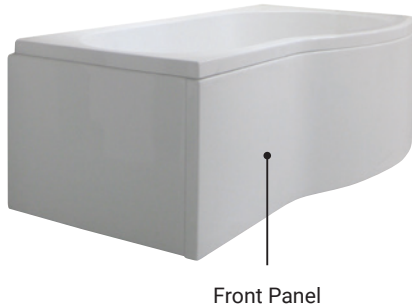

B Shower Bath Package /

DESCRIPTION

B Shower Bath Package Right

PRODUCT CODE

BBATH17R

Dimensions	W 1700 x H 430* x D 900 (mm)
Material	Acrylic (White Gloss Finish) with 8mm steel rod and Cleargreen reinforcement
Weight	28.75 kg
Water Capacity	200 L*
Displaced Capacity	130 L**
Included	2x Upstand, 1x Liner, 1x Screen, 1x Front Panel, 1x End Panel, Overflow, Pop-Up Waste & Glue Pack.
Features	<ul style="list-style-type: none"> • An acrylic composition with excellent thermal properties retains heat and is warm to touch. • Left or Right Side Option

TECHNICAL DRAWINGS

B Shower Bath Right
1B1.1014

Top Down

C

Side

NOTES

*Volume of water contained in the bath if filled to the overflow. **Volume of water contained in the bath if filled to the overflow, less 70 litres to allow for an average-sized person in the bath. Drawing indicates the technical measurement only and is not a reflection of how the product will look. Sizes are nominal only. All drawings in millimeters. Drawings not to scale. Date.

PACKAGE COMPONENTS CONTINUED

Shower Bath Front Panel
1B1.1023

Dimensions W 1700 x H 525 x D 40 (mm)
Material Acrylic reinforced with GRP

Shower Bath End Panel
1B1.1024

Dimensions W 720 x H 525 x D 40 (mm)
Material Acrylic reinforced with GRP

Shower Bath Screen
1A1.1207

Dimensions W 900 x H 1450 (mm)
Material Aluminium alloy profile with safety glass.

Safety glass with 3M easy clean coating.
Screen opens both inwards and outwards.

NOTES

Acrylic upstands also available in long (over 1200mm) and short (less than 1200mm) at an additional cost. Install all screens on flat edge baths only. Drawing indicates the technical measurement only and is not a reflection of how the unit will look. Sizes are nominal only. All drawings in millimeters. Drawings not to scale. August 2024.