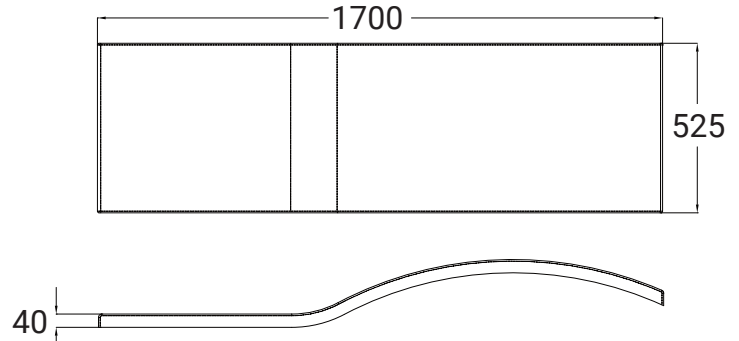

B Shower Bath Package /

DESCRIPTION

B Shower Bath Package Right

PRODUCT CODE

BBATH17R

Dimensions	W 1700 x H 430* x D 900 (mm)
Material	Acrylic (White Gloss Finish) with 8mm steel rod and Cleargreen reinforcement
Weight	28.75 kg
Water Capacity	200 L*
Displaced Capacity	130 L**
Included	2x Upstand, 1x Liner, 1x Screen, 1x Front Panel, 1x End Panel, Overflow, Pop-Up Waste & Glue Pack.
Features	<ul style="list-style-type: none"> • An acrylic composition with excellent thermal properties retains heat and is warm to touch. • Left or Right Side Option

TECHNICAL DRAWINGS

B Shower Bath Right
1B1.1014

Top Down

C

Side

NOTES

*Volume of water contained in the bath if filled to the overflow. **Volume of water contained in the bath if filled to the overflow, less 70 litres to allow for an average-sized person in the bath. Drawing indicates the technical measurement only and is not a reflection of how the product will look. Sizes are nominal only. All drawings in millimeters. Drawings not to scale. Date.

PACKAGE COMPONENTS CONTINUED

Shower Bath Front Panel
1B1.1023

Dimensions W 1700 x H 525 x D 40 (mm)
Material Acrylic reinforced with GRP

Shower Bath End Panel
1B1.1024

Dimensions W 720 x H 525 x D 40 (mm)
Material Acrylic reinforced with GRP

Shower Bath Screen
1A1.1207

Dimensions W 900 x H 1450 (mm)
Material Aluminium alloy profile with safety glass.

Safety glass with 3M easy clean coating.
Screen opens both inwards and outwards.

NOTES

Acrylic upstands also available in long (over 1200mm) and short (less than 1200mm) at an additional cost. Install all screens on flat edge baths only. Drawing indicates the technical measurement only and is not a reflection of how the unit will look. Sizes are nominal only. All drawings in millimeters. Drawings not to scale. August 2024.