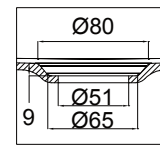

B Shower Bath Package /

DESCRIPTION

B Shower Bath Package Right

PRODUCT CODE

BBATH17R

Dimensions	W 1700 x H 430* x D 900 (mm)
Material	Acrylic (White Gloss Finish) with 8mm steel rod and Cleargreen reinforcement
Weight	28.75 kg
Water Capacity	200 L*
Displaced Capacity	130 L**
Included	2x Upstand, 1x Liner, 1x Screen, 1x Front Panel, 1x End Panel, Overflow, Pop-Up Waste & Glue Pack.
Features	<ul style="list-style-type: none"> • An acrylic composition with excellent thermal properties retains heat and is warm to touch. • Left or Right Side Option

TECHNICAL DRAWINGS

B Shower Bath Right
1B1.1014

Top Down

C

Side

NOTES

*Volume of water contained in the bath if filled to the overflow. **Volume of water contained in the bath if filled to the overflow, less 70 litres to allow for an average-sized person in the bath. Drawing indicates the technical measurement only and is not a reflection of how the product will look. Sizes are nominal only. All drawings in millimeters. Drawings not to scale. Date.

PACKAGE COMPONENTS CONTINUED

Shower Bath Front Panel
1B1.1023

Dimensions W 1700 x H 525 x D 40 (mm)
Material Acrylic reinforced with GRP

Shower Bath End Panel
1B1.1024

Dimensions W 720 x H 525 x D 40 (mm)
Material Acrylic reinforced with GRP

Shower Bath Screen
1A1.1207

Dimensions W 900 x H 1450 (mm)
Material Aluminium alloy profile with safety glass.

Safety glass with 3M easy clean coating.
Screen opens both inwards and outwards.

NOTES

Acrylic upstands also available in long (over 1200mm) and short (less than 1200mm) at an additional cost. Install all screens on flat edge baths only. Drawing indicates the technical measurement only and is not a reflection of how the unit will look. Sizes are nominal only. All drawings in millimeters. Drawings not to scale. August 2024.