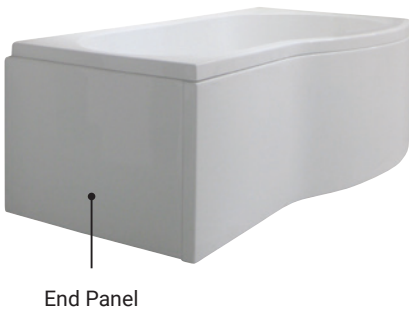

B Shower Bath Package /

DESCRIPTION

B Shower Bath Package Right

PRODUCT CODE

BBATH17R

Dimensions	W 1700 x H 430* x D 900 (mm)
Material	Acrylic (White Gloss Finish) with 8mm steel rod and Cleargreen reinforcement
Weight	28.75 kg
Water Capacity	200 L*
Displaced Capacity	130 L**
Included	2x Upstand, 1x Liner, 1x Screen, 1x Front Panel, 1x End Panel, Overflow, Pop-Up Waste & Glue Pack.
Features	<ul style="list-style-type: none"> • An acrylic composition with excellent thermal properties retains heat and is warm to touch. • Left or Right Side Option

TECHNICAL DRAWINGS

B Shower Bath Right
1B1.1014

Top Down

C

Side

NOTES

*Volume of water contained in the bath if filled to the overflow. **Volume of water contained in the bath if filled to the overflow, less 70 litres to allow for an average-sized person in the bath. Drawing indicates the technical measurement only and is not a reflection of how the product will look. Sizes are nominal only. All drawings in millimeters. Drawings not to scale. Date.

PACKAGE COMPONENTS CONTINUED

Shower Bath Front Panel
1B1.1023

Dimensions W 1700 x H 525 x D 40 (mm)
Material Acrylic reinforced with GRP

Shower Bath End Panel
1B1.1024

Dimensions W 720 x H 525 x D 40 (mm)
Material Acrylic reinforced with GRP

Shower Bath Screen
1A1.1207

Dimensions W 900 x H 1450 (mm)
Material Aluminium alloy profile with safety glass.

Safety glass with 3M easy clean coating.
Screen opens both inwards and outwards.

NOTES

Acrylic upstands also available in long (over 1200mm) and short (less than 1200mm) at an additional cost. Install all screens on flat edge baths only. Drawing indicates the technical measurement only and is not a reflection of how the unit will look. Sizes are nominal only. All drawings in millimeters. Drawings not to scale. August 2024.