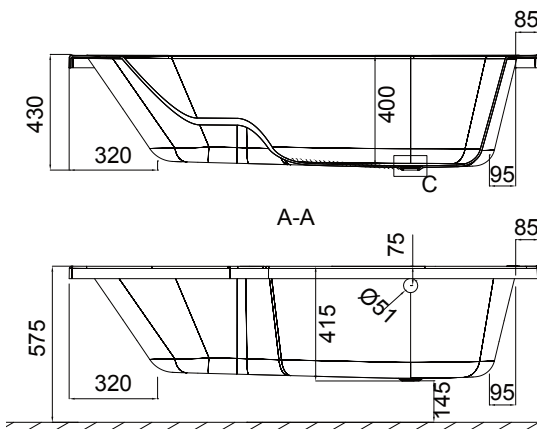

B Shower Bath Package /

DESCRIPTION

B Shower Bath Package Right

PRODUCT CODE

BBATH17R

Dimensions	W 1700 x H 430* x D 900 (mm)
Material	Acrylic (White Gloss Finish) with 8mm steel rod and Cleargreen reinforcement
Weight	28.75 kg
Water Capacity	200 L*
Displaced Capacity	130 L**
Included	2x Upstand, 1x Liner, 1x Screen, 1x Front Panel, 1x End Panel, Overflow, Pop-Up Waste & Glue Pack.
Features	<ul style="list-style-type: none"> • An acrylic composition with excellent thermal properties retains heat and is warm to touch. • Left or Right Side Option

TECHNICAL DRAWINGS

B Shower Bath Right
1B1.1014

Top Down

C

Side

NOTES

*Volume of water contained in the bath if filled to the overflow. **Volume of water contained in the bath if filled to the overflow, less 70 litres to allow for an average-sized person in the bath. Drawing indicates the technical measurement only and is not a reflection of how the product will look. Sizes are nominal only. All drawings in millimeters. Drawings not to scale. Date.

PACKAGE COMPONENTS CONTINUED

Shower Bath Front Panel
1B1.1023

Dimensions W 1700 x H 525 x D 40 (mm)
Material Acrylic reinforced with GRP

Shower Bath End Panel
1B1.1024

Dimensions W 720 x H 525 x D 40 (mm)
Material Acrylic reinforced with GRP

Shower Bath Screen
1A1.1207

Dimensions W 900 x H 1450 (mm)
Material Aluminium alloy profile with safety glass.

Safety glass with 3M easy clean coating.
Screen opens both inwards and outwards.

NOTES

Acrylic upstands also available in long (over 1200mm) and short (less than 1200mm) at an additional cost. Install all screens on flat edge baths only. Drawing indicates the technical measurement only and is not a reflection of how the unit will look. Sizes are nominal only. All drawings in millimeters. Drawings not to scale. August 2024.