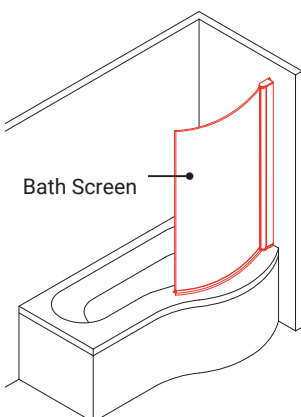

B Shower Bath Package /

DESCRIPTION

B Shower Bath Package Right

PRODUCT CODE

BBATH17R

Dimensions	W 1700 x H 430* x D 900 (mm)
Material	Acrylic (White Gloss Finish) with 8mm steel rod and Cleargreen reinforcement
Weight	28.75 kg
Water Capacity	200 L*
Displaced Capacity	130 L**
Included	2x Upstand, 1x Liner, 1x Screen, 1x Front Panel, 1x End Panel, Overflow, Pop-Up Waste & Glue Pack.
Features	<ul style="list-style-type: none"> • An acrylic composition with excellent thermal properties retains heat and is warm to touch. • Left or Right Side Option

TECHNICAL DRAWINGS

B Shower Bath Right
1B1.1014

Top Down

C

Side

NOTES

*Volume of water contained in the bath if filled to the overflow. **Volume of water contained in the bath if filled to the overflow, less 70 litres to allow for an average-sized person in the bath. Drawing indicates the technical measurement only and is not a reflection of how the product will look. Sizes are nominal only. All drawings in millimeters. Drawings not to scale. Date.

PACKAGE COMPONENTS CONTINUED

Shower Bath Front Panel
1B1.1023

Dimensions W 1700 x H 525 x D 40 (mm)
Material Acrylic reinforced with GRP

Shower Bath End Panel
1B1.1024

Dimensions W 720 x H 525 x D 40 (mm)
Material Acrylic reinforced with GRP

Shower Bath Screen
1A1.1207

Dimensions W 900 x H 1450 (mm)
Material Aluminium alloy profile with safety glass.

Safety glass with 3M easy clean coating.
Screen opens both inwards and outwards.

NOTES

Acrylic upstands also available in long (over 1200mm) and short (less than 1200mm) at an additional cost. Install all screens on flat edge baths only. Drawing indicates the technical measurement only and is not a reflection of how the unit will look. Sizes are nominal only. All drawings in millimeters. Drawings not to scale. August 2024.