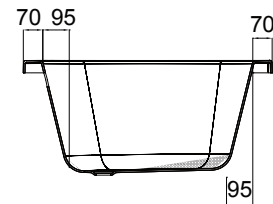

B Shower Bath Right /

DESCRIPTION

B Shower Bath Right

PRODUCT CODE

1B1.1014

Dimensions	W 1700 x H 430* x D 900 (mm)
Material	Acrylic (White Gloss Finish) with 8mm steel rod and Cleargreen reinforcement
Weight	28.75 kg
Water Capacity	200 L*
Displaced Capacity	130 L**
Included	1x B Bath Right, Overflow & Pop-Up Waste
Features	<ul style="list-style-type: none"> • An acrylic composition with excellent thermal properties retains heat and is warm to touch. • Left or Right Side Option

TECHNICAL DRAWINGS

Top Down

C

Side

NOTES

*Volume of water contained in the bath if filled to the overflow. **Volume of water contained in the bath if filled to the overflow, less 70 litres to allow for an average-sized person in the bath. Drawing indicates the technical measurement only and is not a reflection of how the product will look. Sizes are nominal only. All drawings in millimeters. Drawings not to scale. August 2024.