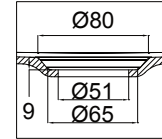

B Shower Bath Right /

DESCRIPTION

B Shower Bath Right

PRODUCT CODE

1B1.1014

Dimensions	W 1700 x H 430* x D 900 (mm)
Material	Acrylic (White Gloss Finish) with 8mm steel rod and Cleargreen reinforcement
Weight	28.75 kg
Water Capacity	200 L*
Displaced Capacity	130 L**
Included	1x B Bath Right, Overflow & Pop-Up Waste
Features	<ul style="list-style-type: none"> • An acrylic composition with excellent thermal properties retains heat and is warm to touch. • Left or Right Side Option

TECHNICAL DRAWINGS

Top Down

C

Side

NOTES

*Volume of water contained in the bath if filled to the overflow. **Volume of water contained in the bath if filled to the overflow, less 70 litres to allow for an average-sized person in the bath. Drawing indicates the technical measurement only and is not a reflection of how the product will look. Sizes are nominal only. All drawings in millimeters. Drawings not to scale. August 2024.