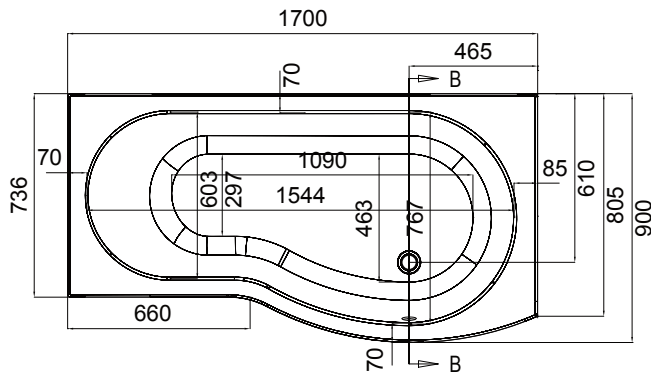

B Shower Bath Right /

DESCRIPTION

B Shower Bath Right

PRODUCT CODE

1B1.1014

Dimensions	W 1700 x H 430* x D 900 (mm)
Material	Acrylic (White Gloss Finish) with 8mm steel rod and Cleargreen reinforcement
Weight	28.75 kg
Water Capacity	200 L*
Displaced Capacity	130 L**
Included	1x B Bath Right, Overflow & Pop-Up Waste
Features	<ul style="list-style-type: none"> • An acrylic composition with excellent thermal properties retains heat and is warm to touch. • Left or Right Side Option

TECHNICAL DRAWINGS

Top Down

C

Side

NOTES

*Volume of water contained in the bath if filled to the overflow. **Volume of water contained in the bath if filled to the overflow, less 70 litres to allow for an average-sized person in the bath. Drawing indicates the technical measurement only and is not a reflection of how the product will look. Sizes are nominal only. All drawings in millimeters. Drawings not to scale. August 2024.