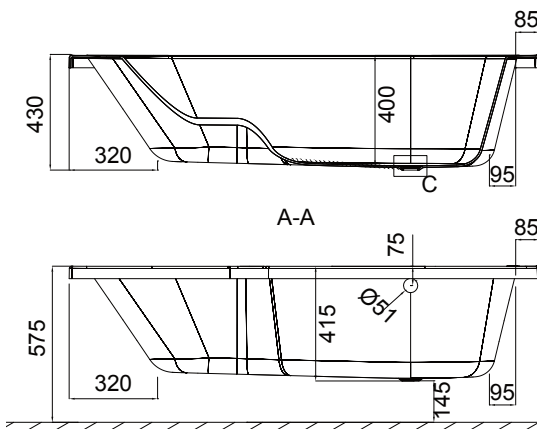

B Shower Bath Right /

DESCRIPTION

B Shower Bath Right

PRODUCT CODE

1B1.1014

Dimensions	W 1700 x H 430* x D 900 (mm)
Material	Acrylic (White Gloss Finish) with 8mm steel rod and Cleargreen reinforcement
Weight	28.75 kg
Water Capacity	200 L*
Displaced Capacity	130 L**
Included	1x B Bath Right, Overflow & Pop-Up Waste
Features	<ul style="list-style-type: none"> • An acrylic composition with excellent thermal properties retains heat and is warm to touch. • Left or Right Side Option

TECHNICAL DRAWINGS

Top Down

C

Side

NOTES

*Volume of water contained in the bath if filled to the overflow. **Volume of water contained in the bath if filled to the overflow, less 70 litres to allow for an average-sized person in the bath. Drawing indicates the technical measurement only and is not a reflection of how the product will look. Sizes are nominal only. All drawings in millimeters. Drawings not to scale. August 2024.