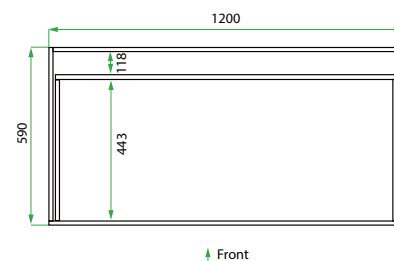

DESCRIPTION

Base Kit: 1200, 2 Drawers

PRODUCT CODE

LKBSE120D2

Base Kit Dimensions

W 1200 x H 920 x D 600 (mm)

Base Kit Components

- Modern Laundry Base Cabinet 1200, 2 Drawers
- White Kordura Benchtop (matte)
- Stainless Steel Sink with Basket Waste

Origin

New Zealand made cabinetry

Features

- 2 Drawers with soft-close
- Stainless steel sink undermounted to Kordura benchtop for easy care.

TECHNICAL DRAWINGS

Front

Side

Top Drawer

Top Down

Bottom Drawer

NOTES

*Additional Cost. Accessories not included. See our website for product prices. Drawing indicates the technical measurement only and is not a reflection of how the product will look. Sizes are nominal only. All drawings in millimeters. Drawings not to scale. November 2024.