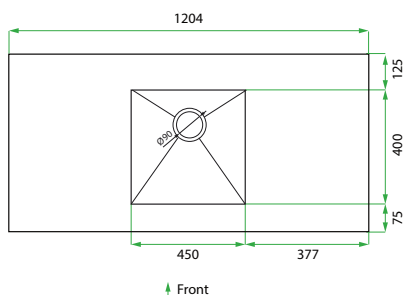

DESCRIPTION

Base Kit: 1200, 2 Drawers

PRODUCT CODE

LKBSE120D2

Base Kit Dimensions

W 1200 x H 920 x D 600 (mm)

Base Kit Components

- Modern Laundry Base Cabinet 1200, 2 Drawers
- White Kordura Benchtop (matte)
- Stainless Steel Sink with Basket Waste

Top Down

Bottom Drawer

NOTES

*Additional Cost. Accessories not included. See our website for product prices. Drawing indicates the technical measurement only and is not a reflection of how the product will look. Sizes are nominal only. All drawings in millimeters. Drawings not to scale. November 2024.