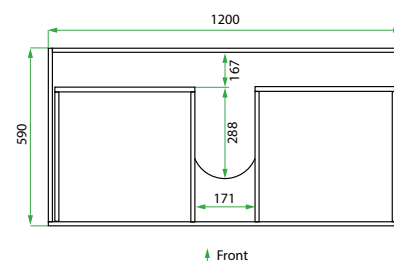

DESCRIPTION

Base Kit: 1200, 2 Drawers

PRODUCT CODE

LKBSE120D2

Base Kit Dimensions

W 1200 x H 920 x D 600 (mm)

Base Kit Components

- Modern Laundry Base Cabinet 1200, 2 Drawers
- White Kordura Benchtop (matte)
- Stainless Steel Sink with Basket Waste

Top Down

Bottom Drawer

NOTES

*Additional Cost. Accessories not included. See our website for product prices. Drawing indicates the technical measurement only and is not a reflection of how the product will look. Sizes are nominal only. All drawings in millimeters. Drawings not to scale. November 2024.