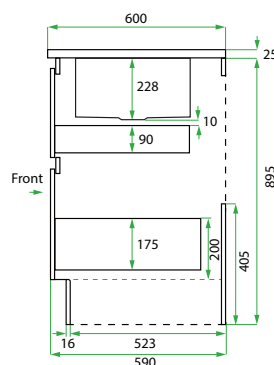

DESCRIPTION

Base Kit: 1200, 2 Drawers

PRODUCT CODE

LKBSE120D2

Base Kit Dimensions

W 1200 x H 920 x D 600 (mm)

Base Kit Components

- Modern Laundry Base Cabinet 1200, 2 Drawers
- White Kordura Benchtop (matte)
- Stainless Steel Sink with Basket Waste

Cabinet Finish

White Gloss, Custom Colour Paint (matte or gloss)
Melamine or Timber Veneer

Handle

Recessed Rail Matching or Aluminium* (Black or Silver): White Gloss or Melamine Only
or
45° Handle: Timber Veneer or Custom Colour Paint Only

Origin

New Zealand made cabinetry

Features

- 2 Drawers with soft-close
- Stainless steel sink undermounted to Kordura benchtop for easy care.

TECHNICAL DRAWINGS

Front

Side

Top Drawer

Top Down

Bottom Drawer

NOTES

*Additional Cost. Accessories not included. See our website for product prices. Drawing indicates the technical measurement only and is not a reflection of how the product will look. Sizes are nominal only. All drawings in millimeters. Drawings not to scale. November 2024.