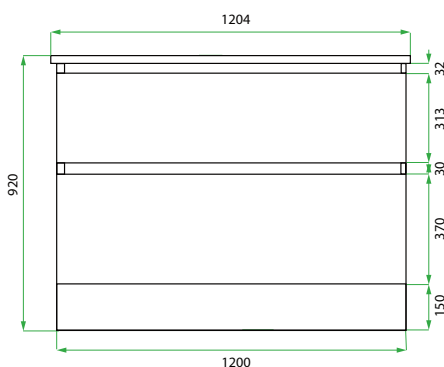

TECHNICAL DRAWINGS

Front