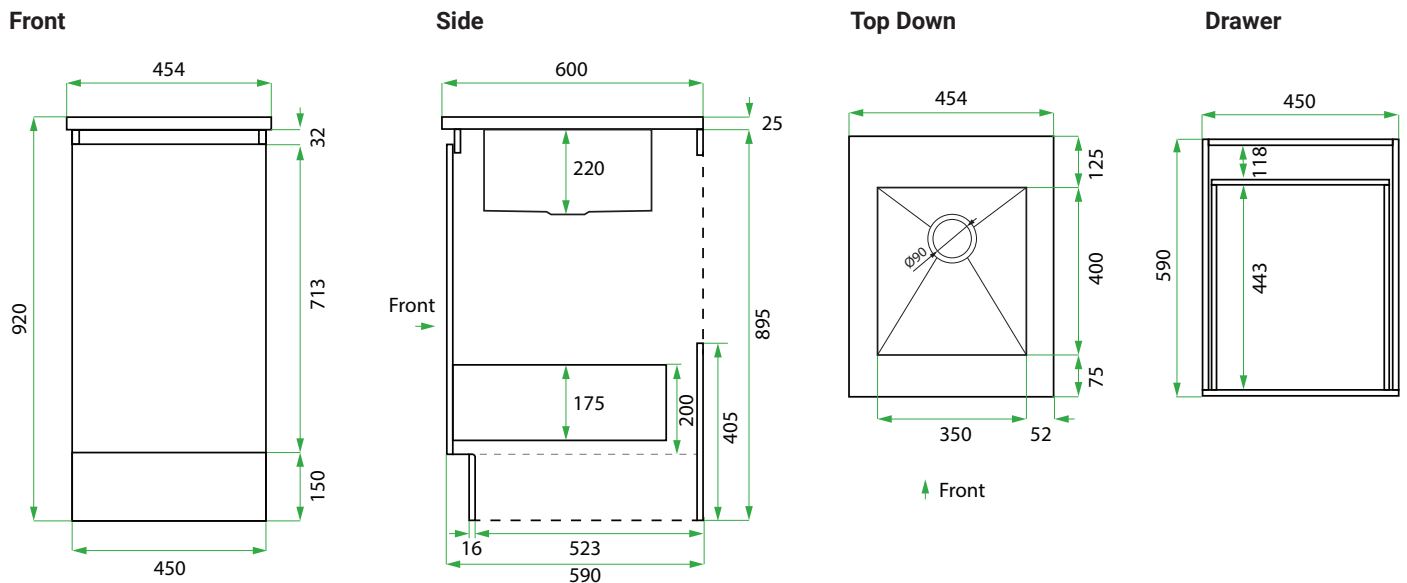

DESCRIPTION

Base Kit: 450, 1 Drawer

PRODUCT CODE

LKBSE45D

Base Kit Dimensions	W 454 x H 920 x D 600 (mm)
Base Kit Components	<ul style="list-style-type: none"> • Modern Laundry Base Cabinet 450, 1 Drawer • White Kordura Benchtop (matte) • Petite Stainless Steel Sink with Basket Waste
Cabinet Finish	White Gloss, Custom Colour Paint (matte or gloss) Melamine or Timber Veneer
Handle	Recessed Rail Matching or Aluminium* (Black or Silver): White Gloss or Melamine Only or 45° Handle: Timber Veneer or Custom Colour Paint Only
Origin	New Zealand made cabinetry
Features	<ul style="list-style-type: none"> • 1 Drawer with soft-close • Petite stainless steel sink undermounted to Kordura benchtop for easy care.

TECHNICAL DRAWINGS

NOTES

*Additional Cost. Accessories not included. See our website for product prices. Drawing indicates the technical measurement only and is not a reflection of how the product will look. Sizes are nominal only. All drawings in millimeters. Drawings not to scale. November 2024.