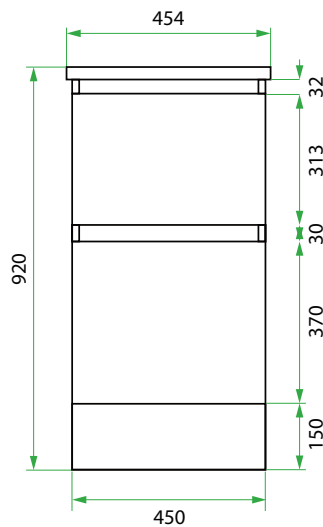

## PRODUCT CODE

LKBSE45D2

<b>Base Kit Dimensions</b>	W 454 x H 920 x D 600 (mm)
<b>Base Kit Components</b>	<ul style="list-style-type: none"> <li>• Modern Laundry Base Cabinet 450, 2 Drawers</li> <li>• White Kordura Benchtop (matte)</li> <li>• Petite Stainless Steel Sink with Basket Waste</li> </ul>
<b>Cabinet Finish</b>	White Gloss, Custom Colour Paint (matte or gloss) Melamine or Timber Veneer
<b>Handle</b>	<p><b>Recessed Rail Matching or Aluminium*</b> (Black or Silver): White Gloss or Melamine Only</p> <p>or</p> <p><b>45° Handle:</b> Timber Veneer or Custom Colour Paint Only</p>
<b>Origin</b>	New Zealand made cabinetry
<b>Features</b>	<ul style="list-style-type: none"> <li>• 2 Drawers with soft-close</li> <li>• Petite stainless steel sink undermounted to Kordura benchtop for easy care.</li> </ul>

## TECHNICAL DRAWINGS

Front

Side

Top Down

Front

Top Drawer

Bottom Drawer

## NOTES

\*Additional Cost. Accessories not included. See our website for product prices. Drawing indicates the technical measurement only and is not a reflection of how the product will look. Sizes are nominal only. All drawings in millimeters. Drawings not to scale. November 2024.