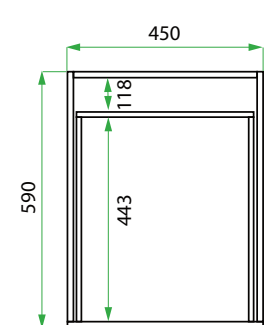

## PRODUCT CODE

LKBSE45D2

<b>Base Kit Dimensions</b>	W 454 x H 920 x D 600 (mm)
<b>Base Kit Components</b>	<ul style="list-style-type: none"> <li>• Modern Laundry Base Cabinet 450, 2 Drawers</li> <li>• White Kordura Benchtop (matte)</li> <li>• Petite Stainless Steel Sink with Basket Waste</li> </ul>
<b>Cabinet Finish</b>	White Gloss, Custom Colour Paint (matte or gloss) Melamine or Timber Veneer
<b>Handle</b>	<p><b>Recessed Rail Matching or Aluminium*</b> (Black or Silver): White Gloss or Melamine Only</p> <p>or</p> <p><b>45° Handle:</b> Timber Veneer or Custom Colour Paint Only</p>
<b>Origin</b>	New Zealand made cabinetry
<b>Features</b>	<ul style="list-style-type: none"> <li>• 2 Drawers with soft-close</li> <li>• Petite stainless steel sink undermounted to Kordura benchtop for easy care.</li> </ul>

## TECHNICAL DRAWINGS

Front

Side

Top Down

Front

Top Drawer

Bottom Drawer

## NOTES

\*Additional Cost. Accessories not included. See our website for product prices. Drawing indicates the technical measurement only and is not a reflection of how the product will look. Sizes are nominal only. All drawings in millimeters. Drawings not to scale. November 2024.