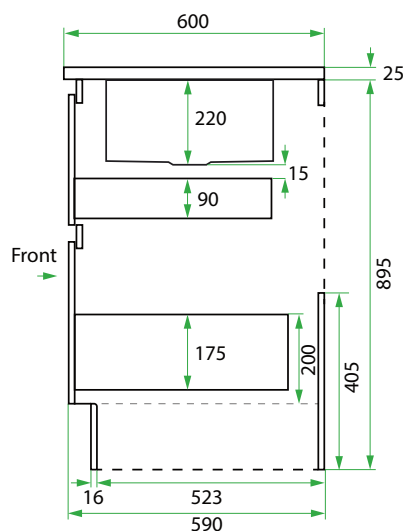

## DESCRIPTION

Base Kit: 450, 2 Drawers

## PRODUCT CODE

LKBSE45D2

<b>Base Kit Dimensions</b>	W 454 x H 920 x D 600 (mm)
<b>Base Kit Components</b>	<ul style="list-style-type: none"> <li>• Modern Laundry Base Cabinet 450, 2 Drawers</li> <li>• White Kordura Benchtop (matte)</li> <li>• Petite Stainless Steel Sink with Basket Waste</li> </ul>
<b>Cabinet Finish</b>	White Gloss, Custom Colour Paint (matte or gloss) Melamine or Timber Veneer
<b>Handle</b>	<p><b>Recessed Rail Matching or Aluminium*</b> (Black or Silver): White Gloss or Melamine Only</p> <p>or</p> <p><b>45° Handle:</b> Timber Veneer or Custom Colour Paint Only</p>
<b>Origin</b>	New Zealand made cabinetry
<b>Features</b>	<ul style="list-style-type: none"> <li>• 2 Drawers with soft-close</li> <li>• Petite stainless steel sink undermounted to Kordura benchtop for easy care.</li> </ul>

## TECHNICAL DRAWINGS

Front

Side

Top Down

Front

Top Drawer

Bottom Drawer

## NOTES

\*Additional Cost. Accessories not included. See our website for product prices. Drawing indicates the technical measurement only and is not a reflection of how the product will look. Sizes are nominal only. All drawings in millimeters. Drawings not to scale. November 2024.