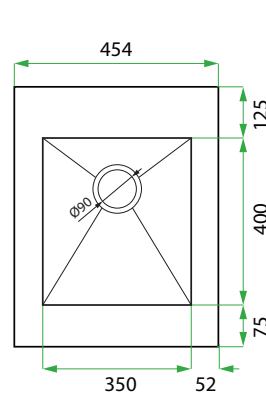

## PRODUCT CODE

LKBSE45D2

<b>Base Kit Dimensions</b>	W 454 x H 920 x D 600 (mm)
<b>Base Kit Components</b>	<ul style="list-style-type: none"> <li>• Modern Laundry Base Cabinet 450, 2 Drawers</li> <li>• White Kordura Benchtop (matte)</li> <li>• Petite Stainless Steel Sink with Basket Waste</li> </ul>
<b>Cabinet Finish</b>	White Gloss, Custom Colour Paint (matte or gloss) Melamine or Timber Veneer
<b>Handle</b>	<p><b>Recessed Rail Matching or Aluminium*</b> (Black or Silver): White Gloss or Melamine Only</p> <p>or</p> <p><b>45° Handle:</b> Timber Veneer or Custom Colour Paint Only</p>
<b>Origin</b>	New Zealand made cabinetry
<b>Features</b>	<ul style="list-style-type: none"> <li>• 2 Drawers with soft-close</li> <li>• Petite stainless steel sink undermounted to Kordura benchtop for easy care.</li> </ul>

## TECHNICAL DRAWINGS

Front

Side

Top Down

Front

Top Drawer

Bottom Drawer

## NOTES

\*Additional Cost. Accessories not included. See our website for product prices. Drawing indicates the technical measurement only and is not a reflection of how the product will look. Sizes are nominal only. All drawings in millimeters. Drawings not to scale. November 2024.