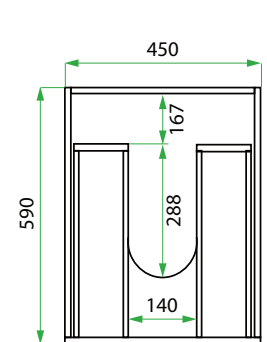

## PRODUCT CODE

LKBSE45D2

<b>Base Kit Dimensions</b>	W 454 x H 920 x D 600 (mm)
<b>Base Kit Components</b>	<ul style="list-style-type: none"> <li>• Modern Laundry Base Cabinet 450, 2 Drawers</li> <li>• White Kordura Benchtop (matte)</li> <li>• Petite Stainless Steel Sink with Basket Waste</li> </ul>
<b>Cabinet Finish</b>	White Gloss, Custom Colour Paint (matte or gloss) Melamine or Timber Veneer
<b>Handle</b>	<p><b>Recessed Rail Matching or Aluminium*</b> (Black or Silver): White Gloss or Melamine Only</p> <p>or</p> <p><b>45° Handle:</b> Timber Veneer or Custom Colour Paint Only</p>
<b>Origin</b>	New Zealand made cabinetry
<b>Features</b>	<ul style="list-style-type: none"> <li>• 2 Drawers with soft-close</li> <li>• Petite stainless steel sink undermounted to Kordura benchtop for easy care.</li> </ul>

## TECHNICAL DRAWINGS

Front

Side

Top Down

Front

Top Drawer

Bottom Drawer

## NOTES

\*Additional Cost. Accessories not included. See our website for product prices. Drawing indicates the technical measurement only and is not a reflection of how the product will look. Sizes are nominal only. All drawings in millimeters. Drawings not to scale. November 2024.