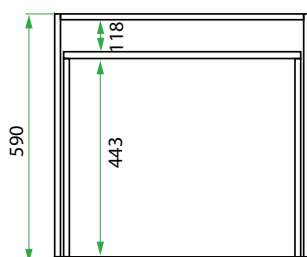

## PRODUCT CODE

LKBSE60D

<b>Base Kit Dimensions</b>	W 604 x H 920 x D 600 (mm)
<b>Base Kit Components</b>	<ul style="list-style-type: none"> <li>• Modern Laundry Base Cabinet 600, 1 Drawer</li> <li>• White Kordura Benchtop (matte)</li> <li>• Stainless Steel Sink with Basket Waste</li> </ul>
<b>Cabinet Finish</b>	White Gloss, Custom Colour Paint (matte or gloss) Melamine or Timber Veneer
<b>Handle</b>	<p><b>Recessed Rail Matching or Aluminium*</b> (Black or Silver): White Gloss or Melamine Only</p> <p>or</p> <p><b>45° Handle:</b> Timber Veneer or Custom Colour Paint Only</p>
<b>Origin</b>	New Zealand made cabinetry
<b>Features</b>	<ul style="list-style-type: none"> <li>• 1 Drawer with soft-close</li> <li>• Stainless steel sink undermounted to Kordura benchtop for easy care.</li> </ul>

## TECHNICAL DRAWINGS

**Front**

**Side**

**Top Down**

**Drawer**

## NOTES

\*Additional Cost. Accessories not included. See our website for product prices. Drawing indicates the technical measurement only and is not a reflection of how the product will look. Sizes are nominal only. All drawings in millimeters. Drawings not to scale. November 2024.