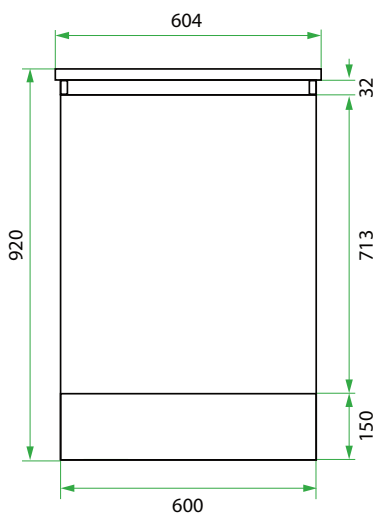

## PRODUCT CODE

LKBSE60D

<b>Base Kit Dimensions</b>	W 604 x H 920 x D 600 (mm)
<b>Base Kit Components</b>	<ul style="list-style-type: none"> <li>• Modern Laundry Base Cabinet 600, 1 Drawer</li> <li>• White Kordura Benchtop (matte)</li> <li>• Stainless Steel Sink with Basket Waste</li> </ul>
<b>Cabinet Finish</b>	White Gloss, Custom Colour Paint (matte or gloss) Melamine or Timber Veneer
<b>Handle</b>	<p><b>Recessed Rail Matching or Aluminium*</b> (Black or Silver): White Gloss or Melamine Only</p> <p>or</p> <p><b>45° Handle:</b> Timber Veneer or Custom Colour Paint Only</p>
<b>Origin</b>	New Zealand made cabinetry
<b>Features</b>	<ul style="list-style-type: none"> <li>• 1 Drawer with soft-close</li> <li>• Stainless steel sink undermounted to Kordura benchtop for easy care.</li> </ul>

## TECHNICAL DRAWINGS

**Front**

**Side**

**Top Down**

**Drawer**

## NOTES

\*Additional Cost. Accessories not included. See our website for product prices. Drawing indicates the technical measurement only and is not a reflection of how the product will look. Sizes are nominal only. All drawings in millimeters. Drawings not to scale. November 2024.