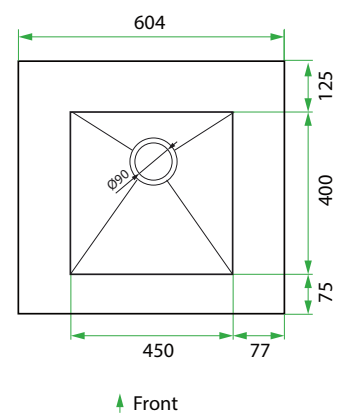

## PRODUCT CODE

LKBSE60D

<b>Base Kit Dimensions</b>	W 604 x H 920 x D 600 (mm)
<b>Base Kit Components</b>	<ul style="list-style-type: none"> <li>• Modern Laundry Base Cabinet 600, 1 Drawer</li> <li>• White Kordura Benchtop (matte)</li> <li>• Stainless Steel Sink with Basket Waste</li> </ul>
<b>Cabinet Finish</b>	White Gloss, Custom Colour Paint (matte or gloss) Melamine or Timber Veneer
<b>Handle</b>	<p><b>Recessed Rail Matching or Aluminium*</b> (Black or Silver): White Gloss or Melamine Only</p> <p>or</p> <p><b>45° Handle:</b> Timber Veneer or Custom Colour Paint Only</p>
<b>Origin</b>	New Zealand made cabinetry
<b>Features</b>	<ul style="list-style-type: none"> <li>• 1 Drawer with soft-close</li> <li>• Stainless steel sink undermounted to Kordura benchtop for easy care.</li> </ul>

## TECHNICAL DRAWINGS

**Front**

**Side**

**Top Down**

**Drawer**

## NOTES

\*Additional Cost. Accessories not included. See our website for product prices. Drawing indicates the technical measurement only and is not a reflection of how the product will look. Sizes are nominal only. All drawings in millimeters. Drawings not to scale. November 2024.