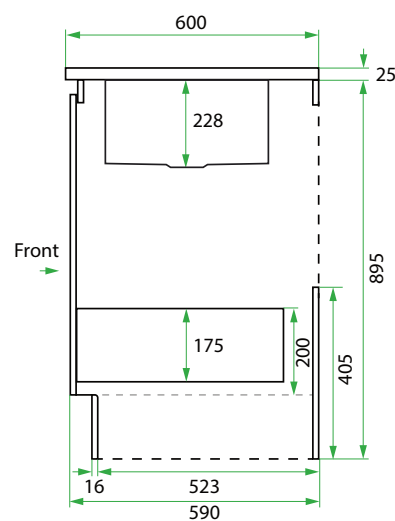

## DESCRIPTION

Base Kit: 600, 1 Drawer

## PRODUCT CODE

LKBSE60D

<b>Base Kit Dimensions</b>	W 604 x H 920 x D 600 (mm)
<b>Base Kit Components</b>	<ul style="list-style-type: none"> <li>• Modern Laundry Base Cabinet 600, 1 Drawer</li> <li>• White Kordura Benchtop (matte)</li> <li>• Stainless Steel Sink with Basket Waste</li> </ul>
<b>Cabinet Finish</b>	White Gloss, Custom Colour Paint (matte or gloss) Melamine or Timber Veneer
<b>Handle</b>	<p><b>Recessed Rail Matching or Aluminium*</b> (Black or Silver): White Gloss or Melamine Only</p> <p>or</p> <p><b>45° Handle:</b> Timber Veneer or Custom Colour Paint Only</p>
<b>Origin</b>	New Zealand made cabinetry
<b>Features</b>	<ul style="list-style-type: none"> <li>• 1 Drawer with soft-close</li> <li>• Stainless steel sink undermounted to Kordura benchtop for easy care.</li> </ul>

## TECHNICAL DRAWINGS

**Front**

**Side**

**Top Down**

**Drawer**

## NOTES

\*Additional Cost. Accessories not included. See our website for product prices. Drawing indicates the technical measurement only and is not a reflection of how the product will look. Sizes are nominal only. All drawings in millimeters. Drawings not to scale. November 2024.