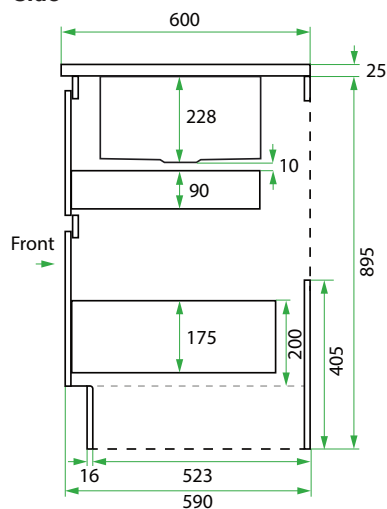

DESCRIPTION

Base Kit: 600, 2 Drawers

PRODUCT CODE

LKBSE60D2

Base Kit Dimensions	W 604 x H 920 x D 600 (mm)
Base Kit Components	<ul style="list-style-type: none"> • Modern Laundry Base Cabinet 600, 2 Drawers • White Kordura Benchtop (matte) • Stainless Steel Sink with Basket Waste
Cabinet Finish	White Gloss, Custom Colour Paint (matte or gloss) Melamine or Timber Veneer
Handle	Recessed Rail Matching or Aluminium* (Black or Silver): White Gloss or Melamine Only or 45° Handle: Timber Veneer or Custom Colour Paint Only
Origin	New Zealand made cabinetry
Features	<ul style="list-style-type: none"> • 2 Drawers with soft-close • Stainless steel sink undermounted to Kordura benchtop for easy care.

TECHNICAL DRAWINGS

Front

Side

Top Drawer

Top Down

Bottom Drawer

NOTES

*Additional Cost. Accessories not included. See our website for product prices. Drawing indicates the technical measurement only and is not a reflection of how the product will look. Sizes are nominal only. All drawings in millimeters. Drawings not to scale. November 2024.