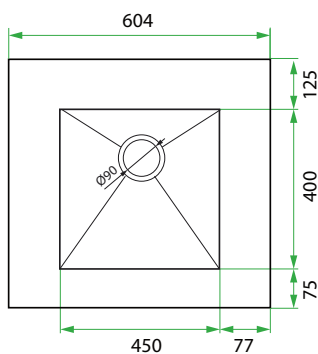

DESCRIPTION

Base Kit: 600, 2 Drawers

PRODUCT CODE

LKBSE60D2

Base Kit Dimensions	W 604 x H 920 x D 600 (mm)
Base Kit Components	<ul style="list-style-type: none"> • Modern Laundry Base Cabinet 600, 2 Drawers • White Kordura Benchtop (matte) • Stainless Steel Sink with Basket Waste
Cabinet Finish	White Gloss, Custom Colour Paint (matte or gloss) Melamine or Timber Veneer
Handle	Recessed Rail Matching or Aluminium* (Black or Silver): White Gloss or Melamine Only or 45° Handle: Timber Veneer or Custom Colour Paint Only
Origin	New Zealand made cabinetry
Features	<ul style="list-style-type: none"> • 2 Drawers with soft-close • Stainless steel sink undermounted to Kordura benchtop for easy care.

TECHNICAL DRAWINGS

Front

Side

Top Drawer

Top Down

Bottom Drawer

NOTES

*Additional Cost. Accessories not included. See our website for product prices. Drawing indicates the technical measurement only and is not a reflection of how the product will look. Sizes are nominal only. All drawings in millimeters. Drawings not to scale. November 2024.