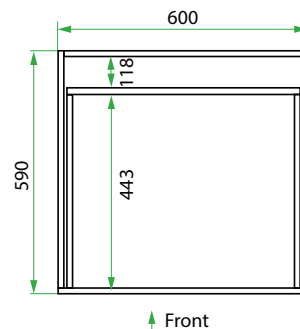

DESCRIPTION

Base Kit: 600, 2 Drawers

PRODUCT CODE

LKBSE60D2

Base Kit Dimensions	W 604 x H 920 x D 600 (mm)
Base Kit Components	<ul style="list-style-type: none"> • Modern Laundry Base Cabinet 600, 2 Drawers • White Kordura Benchtop (matte) • Stainless Steel Sink with Basket Waste
Cabinet Finish	White Gloss, Custom Colour Paint (matte or gloss) Melamine or Timber Veneer
Handle	Recessed Rail Matching or Aluminium* (Black or Silver): White Gloss or Melamine Only or 45° Handle: Timber Veneer or Custom Colour Paint Only
Origin	New Zealand made cabinetry
Features	<ul style="list-style-type: none"> • 2 Drawers with soft-close • Stainless steel sink undermounted to Kordura benchtop for easy care.

TECHNICAL DRAWINGS

Front

Side

Top Drawer

Top Down

Bottom Drawer

NOTES

*Additional Cost. Accessories not included. See our website for product prices. Drawing indicates the technical measurement only and is not a reflection of how the product will look. Sizes are nominal only. All drawings in millimeters. Drawings not to scale. November 2024.