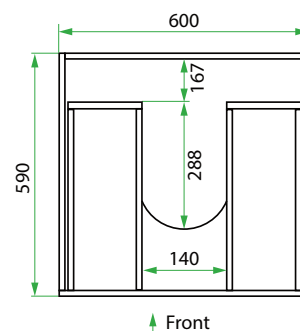

DESCRIPTION

Base Kit: 600, 2 Drawers

PRODUCT CODE

LKBSE60D2

Base Kit Dimensions	W 604 x H 920 x D 600 (mm)
Base Kit Components	<ul style="list-style-type: none"> • Modern Laundry Base Cabinet 600, 2 Drawers • White Kordura Benchtop (matte) • Stainless Steel Sink with Basket Waste
Cabinet Finish	White Gloss, Custom Colour Paint (matte or gloss) Melamine or Timber Veneer
Handle	Recessed Rail Matching or Aluminium* (Black or Silver): White Gloss or Melamine Only or 45° Handle: Timber Veneer or Custom Colour Paint Only
Origin	New Zealand made cabinetry
Features	<ul style="list-style-type: none"> • 2 Drawers with soft-close • Stainless steel sink undermounted to Kordura benchtop for easy care.

TECHNICAL DRAWINGS

Front

Side

Top Drawer

Top Down

Bottom Drawer

NOTES

*Additional Cost. Accessories not included. See our website for product prices. Drawing indicates the technical measurement only and is not a reflection of how the product will look. Sizes are nominal only. All drawings in millimeters. Drawings not to scale. November 2024.