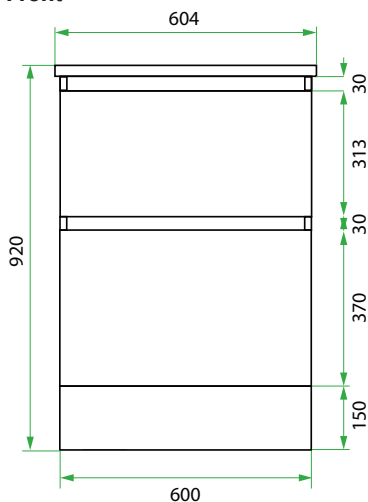

DESCRIPTION

Base Kit: 600, 2 Drawers

PRODUCT CODE

LKBSE60D2

Base Kit Dimensions	W 604 x H 920 x D 600 (mm)
Base Kit Components	<ul style="list-style-type: none"> • Modern Laundry Base Cabinet 600, 2 Drawers • White Kordura Benchtop (matte) • Stainless Steel Sink with Basket Waste
Cabinet Finish	White Gloss, Custom Colour Paint (matte or gloss) Melamine or Timber Veneer
Handle	Recessed Rail Matching or Aluminium* (Black or Silver): White Gloss or Melamine Only or 45° Handle: Timber Veneer or Custom Colour Paint Only
Origin	New Zealand made cabinetry
Features	<ul style="list-style-type: none"> • 2 Drawers with soft-close • Stainless steel sink undermounted to Kordura benchtop for easy care.

TECHNICAL DRAWINGS

Front

Side

Top Drawer

Top Down

Bottom Drawer

NOTES

*Additional Cost. Accessories not included. See our website for product prices. Drawing indicates the technical measurement only and is not a reflection of how the product will look. Sizes are nominal only. All drawings in millimeters. Drawings not to scale. November 2024.