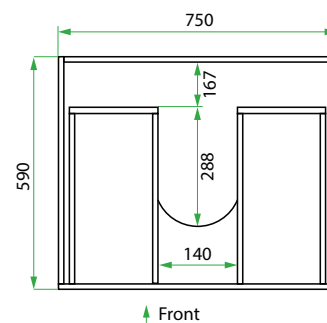

DESCRIPTION

Base Kit: 750, 2 Drawers

PRODUCT CODE

LKBSE75D2

Base Kit Dimensions	W 754 x H 920 x D 600 (mm)
Base Kit Components	<ul style="list-style-type: none"> • Modern Laundry Base Cabinet 750, 2 Drawers • White Kordura Benchtop (matte) • Stainless Steel Sink with Basket Waste
Cabinet Finish	White Gloss, Custom Colour Paint (matte or gloss) Melamine or Timber Veneer
Handle	Recessed Rail Matching or Aluminium* (Black or Silver): White Gloss or Melamine Only or 45° Handle: Timber Veneer or Custom Colour Paint Only
Origin	New Zealand made cabinetry
Features	<ul style="list-style-type: none"> • 2 Drawers with soft-close • Stainless steel sink undermounted to Kordura benchtop for easy care.

TECHNICAL DRAWINGS

Front

Side

Top Drawer

Top Down

Bottom Drawer

NOTES

*Additional Cost. Accessories not included. See our website for product prices. Drawing indicates the technical measurement only and is not a reflection of how the product will look. Sizes are nominal only. All drawings in millimeters. Drawings not to scale. November 2024.