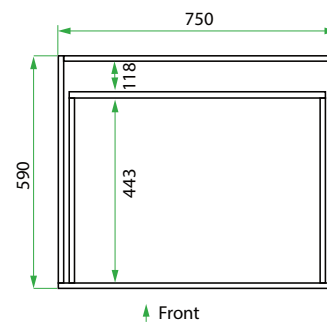

DESCRIPTION

Base Kit: 750, 2 Drawers

PRODUCT CODE

LKBSE75D2

Base Kit Dimensions	W 754 x H 920 x D 600 (mm)
Base Kit Components	<ul style="list-style-type: none"> • Modern Laundry Base Cabinet 750, 2 Drawers • White Kordura Benchtop (matte) • Stainless Steel Sink with Basket Waste
Cabinet Finish	White Gloss, Custom Colour Paint (matte or gloss) Melamine or Timber Veneer
Handle	Recessed Rail Matching or Aluminium* (Black or Silver): White Gloss or Melamine Only or 45° Handle: Timber Veneer or Custom Colour Paint Only
Origin	New Zealand made cabinetry
Features	<ul style="list-style-type: none"> • 2 Drawers with soft-close • Stainless steel sink undermounted to Kordura benchtop for easy care.

TECHNICAL DRAWINGS

Front

Side

Top Drawer

Top Down

Bottom Drawer

NOTES

*Additional Cost. Accessories not included. See our website for product prices. Drawing indicates the technical measurement only and is not a reflection of how the product will look. Sizes are nominal only. All drawings in millimeters. Drawings not to scale. November 2024.