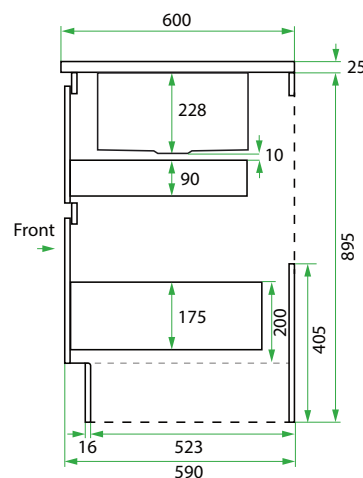

DESCRIPTION

Base Kit: 750, 2 Drawers

PRODUCT CODE

LKBSE75D2

Base Kit Dimensions	W 754 x H 920 x D 600 (mm)
Base Kit Components	<ul style="list-style-type: none"> • Modern Laundry Base Cabinet 750, 2 Drawers • White Kordura Benchtop (matte) • Stainless Steel Sink with Basket Waste
Cabinet Finish	White Gloss, Custom Colour Paint (matte or gloss) Melamine or Timber Veneer
Handle	Recessed Rail Matching or Aluminium* (Black or Silver): White Gloss or Melamine Only or 45° Handle: Timber Veneer or Custom Colour Paint Only
Origin	New Zealand made cabinetry
Features	<ul style="list-style-type: none"> • 2 Drawers with soft-close • Stainless steel sink undermounted to Kordura benchtop for easy care.

TECHNICAL DRAWINGS

Front

Side

Top Drawer

Top Down

Bottom Drawer

NOTES

*Additional Cost. Accessories not included. See our website for product prices. Drawing indicates the technical measurement only and is not a reflection of how the product will look. Sizes are nominal only. All drawings in millimeters. Drawings not to scale. November 2024.