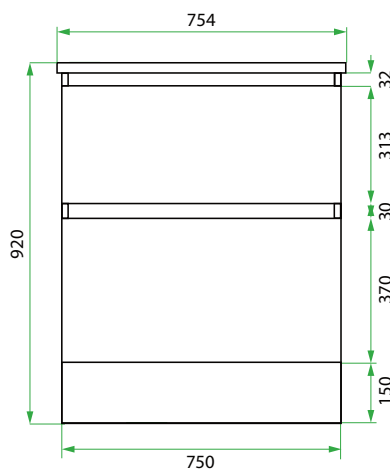

DESCRIPTION

Base Kit: 750, 2 Drawers

PRODUCT CODE

LKBSE75D2

Base Kit Dimensions	W 754 x H 920 x D 600 (mm)
Base Kit Components	<ul style="list-style-type: none"> • Modern Laundry Base Cabinet 750, 2 Drawers • White Kordura Benchtop (matte) • Stainless Steel Sink with Basket Waste
Cabinet Finish	White Gloss, Custom Colour Paint (matte or gloss) Melamine or Timber Veneer
Handle	Recessed Rail Matching or Aluminium* (Black or Silver): White Gloss or Melamine Only or 45° Handle: Timber Veneer or Custom Colour Paint Only
Origin	New Zealand made cabinetry
Features	<ul style="list-style-type: none"> • 2 Drawers with soft-close • Stainless steel sink undermounted to Kordura benchtop for easy care.

TECHNICAL DRAWINGS

Front

Side

Top Drawer

Top Down

Bottom Drawer

NOTES

*Additional Cost. Accessories not included. See our website for product prices. Drawing indicates the technical measurement only and is not a reflection of how the product will look. Sizes are nominal only. All drawings in millimeters. Drawings not to scale. November 2024.