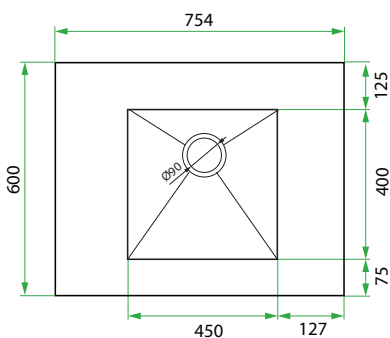

DESCRIPTION

Base Kit: 750, 2 Drawers

PRODUCT CODE

LKBSE75D2

Base Kit Dimensions	W 754 x H 920 x D 600 (mm)
Base Kit Components	<ul style="list-style-type: none"> • Modern Laundry Base Cabinet 750, 2 Drawers • White Kordura Benchtop (matte) • Stainless Steel Sink with Basket Waste
Cabinet Finish	White Gloss, Custom Colour Paint (matte or gloss) Melamine or Timber Veneer
Handle	Recessed Rail Matching or Aluminium* (Black or Silver): White Gloss or Melamine Only or 45° Handle: Timber Veneer or Custom Colour Paint Only
Origin	New Zealand made cabinetry
Features	<ul style="list-style-type: none"> • 2 Drawers with soft-close • Stainless steel sink undermounted to Kordura benchtop for easy care.

TECHNICAL DRAWINGS

Front

Side

Top Drawer

Top Down

Bottom Drawer

NOTES

*Additional Cost. Accessories not included. See our website for product prices. Drawing indicates the technical measurement only and is not a reflection of how the product will look. Sizes are nominal only. All drawings in millimeters. Drawings not to scale. November 2024.