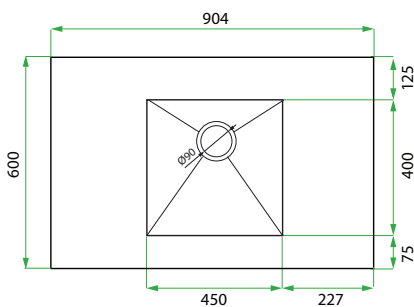

DESCRIPTION

Base Kit: 900, 2 Drawers

PRODUCT CODE

LKBSE90D2

Base Kit Dimensions	W 904 x H 920 x D 600 (mm)
Base Kit Components	<ul style="list-style-type: none"> • Modern Laundry Base Cabinet 900, 2 Drawers • White Kordura Benchtop (matte) • Stainless Steel Sink with Basket Waste
Cabinet Finish	White Gloss, Custom Colour Paint (matte or gloss) Melamine or Timber Veneer
Handle	<p>Recessed Rail Matching or Aluminium* (Black or Silver): White Gloss or Melamine Only</p> <p>or</p> <p>45° Handle: Timber Veneer or Custom Colour Paint Only</p>
Origin	New Zealand made cabinetry
Features	<ul style="list-style-type: none"> • 2 Drawers with soft-close • Stainless steel sink undermounted to Kordura benchtop for easy care.

TECHNICAL DRAWINGS

Front

Side

Top Drawer

Top Down

Bottom Drawer

NOTES

*Additional Cost. Accessories not included. See our website for product prices. Drawing indicates the technical measurement only and is not a reflection of how the product will look. Sizes are nominal only. All drawings in millimeters. Drawings not to scale. November 2024.