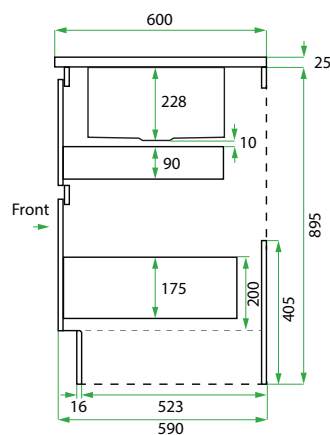

DESCRIPTION

Base Kit: 900, 2 Drawers

PRODUCT CODE

LKBSE90D2

Base Kit Dimensions	W 904 x H 920 x D 600 (mm)
Base Kit Components	<ul style="list-style-type: none"> • Modern Laundry Base Cabinet 900, 2 Drawers • White Kordura Benchtop (matte) • Stainless Steel Sink with Basket Waste
Cabinet Finish	White Gloss, Custom Colour Paint (matte or gloss) Melamine or Timber Veneer
Handle	<p>Recessed Rail Matching or Aluminium* (Black or Silver): White Gloss or Melamine Only</p> <p>or</p> <p>45° Handle: Timber Veneer or Custom Colour Paint Only</p>
Origin	New Zealand made cabinetry
Features	<ul style="list-style-type: none"> • 2 Drawers with soft-close • Stainless steel sink undermounted to Kordura benchtop for easy care.

TECHNICAL DRAWINGS

Front

Side

Top Drawer

Top Down

Bottom Drawer

NOTES

*Additional Cost. Accessories not included. See our website for product prices. Drawing indicates the technical measurement only and is not a reflection of how the product will look. Sizes are nominal only. All drawings in millimeters. Drawings not to scale. November 2024.