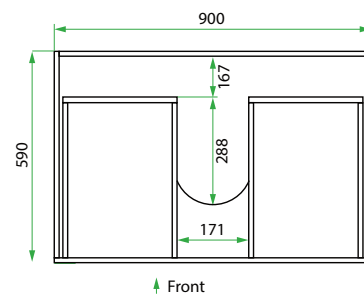

DESCRIPTION

Base Kit: 900, 2 Drawers

PRODUCT CODE

LKBSE90D2

Base Kit Dimensions	W 904 x H 920 x D 600 (mm)
Base Kit Components	<ul style="list-style-type: none"> • Modern Laundry Base Cabinet 900, 2 Drawers • White Kordura Benchtop (matte) • Stainless Steel Sink with Basket Waste
Cabinet Finish	White Gloss, Custom Colour Paint (matte or gloss) Melamine or Timber Veneer
Handle	<p>Recessed Rail Matching or Aluminium* (Black or Silver): White Gloss or Melamine Only</p> <p>or</p> <p>45° Handle: Timber Veneer or Custom Colour Paint Only</p>
Origin	New Zealand made cabinetry
Features	<ul style="list-style-type: none"> • 2 Drawers with soft-close • Stainless steel sink undermounted to Kordura benchtop for easy care.

TECHNICAL DRAWINGS

Front

Side

Top Drawer

Top Down

Bottom Drawer

NOTES

*Additional Cost. Accessories not included. See our website for product prices. Drawing indicates the technical measurement only and is not a reflection of how the product will look. Sizes are nominal only. All drawings in millimeters. Drawings not to scale. November 2024.