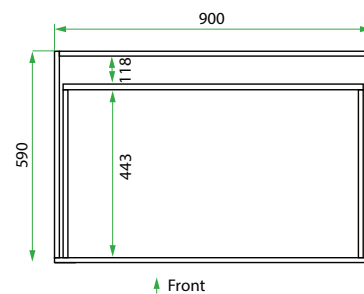

DESCRIPTION

Base Kit: 900, 2 Drawers

PRODUCT CODE

LKBSE90D2

Base Kit Dimensions	W 904 x H 920 x D 600 (mm)
Base Kit Components	<ul style="list-style-type: none"> • Modern Laundry Base Cabinet 900, 2 Drawers • White Kordura Benchtop (matte) • Stainless Steel Sink with Basket Waste
Cabinet Finish	White Gloss, Custom Colour Paint (matte or gloss) Melamine or Timber Veneer
Handle	<p>Recessed Rail Matching or Aluminium* (Black or Silver): White Gloss or Melamine Only</p> <p>or</p> <p>45° Handle: Timber Veneer or Custom Colour Paint Only</p>
Origin	New Zealand made cabinetry
Features	<ul style="list-style-type: none"> • 2 Drawers with soft-close • Stainless steel sink undermounted to Kordura benchtop for easy care.

TECHNICAL DRAWINGS

Front

Side

Top Drawer

Top Down

Bottom Drawer

NOTES

*Additional Cost. Accessories not included. See our website for product prices. Drawing indicates the technical measurement only and is not a reflection of how the product will look. Sizes are nominal only. All drawings in millimeters. Drawings not to scale. November 2024.