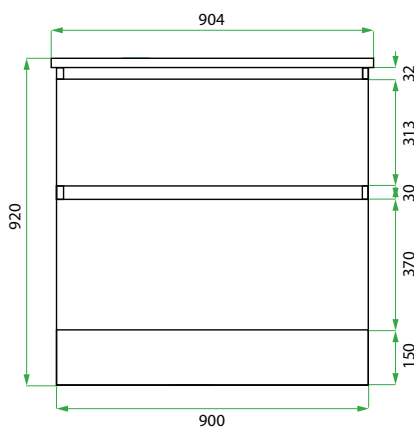

DESCRIPTION

Base Kit: 900, 2 Drawers

PRODUCT CODE

LKBSE90D2

Base Kit Dimensions	W 904 x H 920 x D 600 (mm)
Base Kit Components	<ul style="list-style-type: none"> • Modern Laundry Base Cabinet 900, 2 Drawers • White Kordura Benchtop (matte) • Stainless Steel Sink with Basket Waste
Cabinet Finish	White Gloss, Custom Colour Paint (matte or gloss) Melamine or Timber Veneer
Handle	<p>Recessed Rail Matching or Aluminium* (Black or Silver): White Gloss or Melamine Only</p> <p>or</p> <p>45° Handle: Timber Veneer or Custom Colour Paint Only</p>
Origin	New Zealand made cabinetry
Features	<ul style="list-style-type: none"> • 2 Drawers with soft-close • Stainless steel sink undermounted to Kordura benchtop for easy care.

TECHNICAL DRAWINGS

Front

Side

Top Drawer

Top Down

Bottom Drawer

NOTES

*Additional Cost. Accessories not included. See our website for product prices. Drawing indicates the technical measurement only and is not a reflection of how the product will look. Sizes are nominal only. All drawings in millimeters. Drawings not to scale. November 2024.