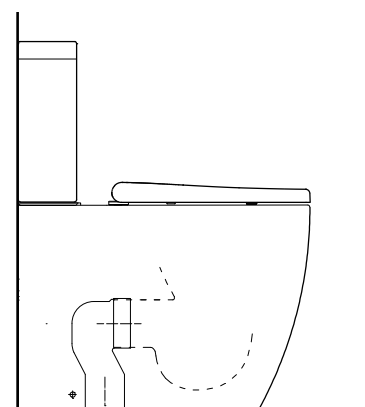

Cascade

vcbc

DESCRIPTION

Cascade Easy Height Rimless Back-To-Wall Toilet Suite with Cistern (284.B.31023)

PRODUCT CODE

CAS-141

FEATURES

- Dimensions - W350 x H835 x D630 mm
- Toilet suite includes soft close seat and lid and dual flush cistern. Floor-fix screw and elbow also included.
- Easy-clean rimless design.
- Vitreous china with glazed box rim and trap.
- Removable soft close seat with stainless steel hinges.
- Easy height.
- Efficient 4.5/3 litre flush distribution.
- 4 Star WELS rating.
- Top/back entry inlet cistern.
- P-Trap pan, and comes with S-Trap Connector (284.M.30846).

TECHNICAL DRAWINGS

Top

Front

Side Section

Side Section

NOTES

Drawing indicates the technical measurement only and is not a reflection of how the product will look. Sizes nominal only. Drawings in millimeters, not to scale. August 2019.