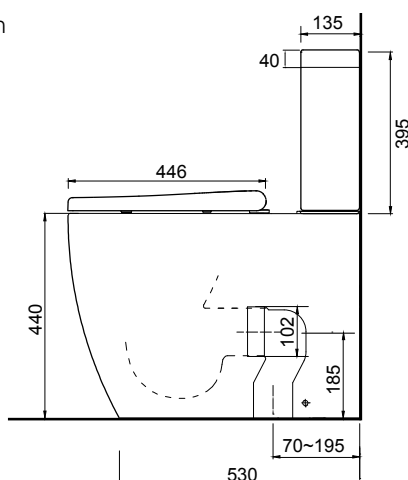

Cascade

vcbc

DESCRIPTION

Cascade Easy Height Rimless Back-To-Wall Toilet Suite with Cistern (284.B.31023)

PRODUCT CODE

CAS-141

FEATURES

- Dimensions - W350 x H835 x D630 mm
- Toilet suite includes soft close seat and lid and dual flush cistern. Floor-fix screw and elbow also included.
- Easy-clean rimless design.
- Vitreous china with glazed box rim and trap.
- Removable soft close seat with stainless steel hinges.
- Easy height.
- Efficient 4.5/3 litre flush distribution.
- 4 Star WELS rating.
- Top/back entry inlet cistern.
- P-Trap pan, and comes with S-Trap Connector (284.M.30846).

TECHNICAL DRAWINGS

Top

Front

Side Section

Side Section

NOTES

Drawing indicates the technical measurement only and is not a reflection of how the product will look. Sizes nominal only. Drawings in millimeters, not to scale. August 2019.