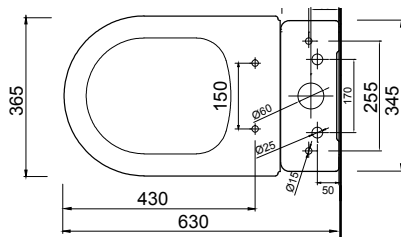

Cascade

vcbc

DESCRIPTION

Cascade Easy Height Rimless Back-To-Wall Toilet Suite with Cistern (284.B.31023)

PRODUCT CODE

CAS-141

FEATURES

- Dimensions - W350 x H835 x D630 mm
- Toilet suite includes soft close seat and lid and dual flush cistern. Floor-fix screw and elbow also included.
- Easy-clean rimless design.
- Vitreous china with glazed box rim and trap.
- Removable soft close seat with stainless steel hinges.
- Easy height.
- Efficient 4.5/3 litre flush distribution.
- 4 Star WELS rating.
- Top/back entry inlet cistern.
- P-Trap pan, and comes with S-Trap Connector (284.M.30846).

TECHNICAL DRAWINGS

Top

Front

Side Section

Side Section

NOTES

Drawing indicates the technical measurement only and is not a reflection of how the product will look. Sizes nominal only. Drawings in millimeters, not to scale. August 2019.