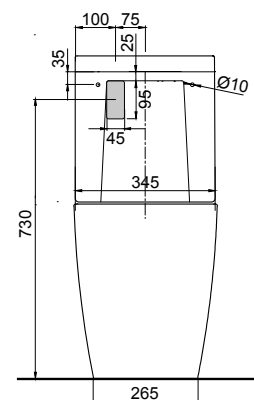

Cascade

vcbc

DESCRIPTION

Cascade Easy Height Rimless Back-To-Wall Toilet Suite with Cistern (284.B.31023)

PRODUCT CODE

CAS-141

FEATURES

- Dimensions - W350 x H835 x D630 mm
- Toilet suite includes soft close seat and lid and dual flush cistern. Floor-fix screw and elbow also included.
- Easy-clean rimless design.
- Vitreous china with glazed box rim and trap.
- Removable soft close seat with stainless steel hinges.
- Easy height.
- Efficient 4.5/3 litre flush distribution.
- 4 Star WELS rating.
- Top/back entry inlet cistern.
- P-Trap pan, and comes with S-Trap Connector (284.M.30846).

TECHNICAL DRAWINGS

Top

Front

Side Section

Side Section

NOTES

Drawing indicates the technical measurement only and is not a reflection of how the product will look. Sizes nominal only. Drawings in millimeters, not to scale. August 2019.