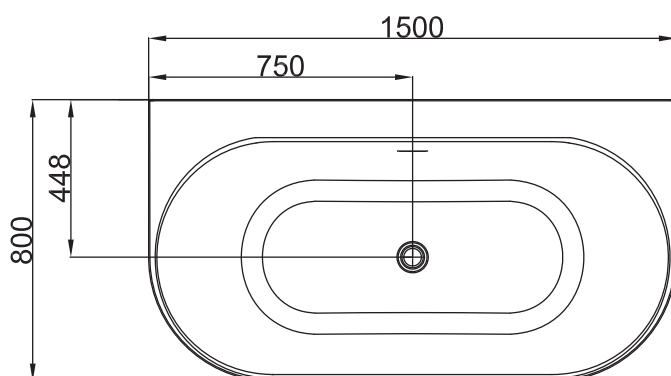

CURSA BACK-TO-WALL /

vcbbc

DESCRIPTION

Cursa 1500 Back-to-Wall Bath in Acrylic Gloss White

PRODUCT CODE

15.A.40266

Dimensions	W 1500 x H 800 x D 600 (mm)
Material	Acrylic (Gloss White Finish)
Weight	38kg
Water Capacity	178L*
Displaced Capacity	108L**
Rim Mounted Tap	Compatible
Included	Overflow and waste
Features	<ul style="list-style-type: none">• An acrylic composition with excellent thermal properties, Cursa is able to retain heat and is warm to touch.• Back-to-wall, double-ended bath with curved lip edge design.

TECHNICAL DRAWINGS

Top Down

Side Section

NOTES

*Volume of water contained in the bath if filled to the overflow. **Volume of water contained in the bath if filled to the overflow, less 70 litres to allow for an average-sized person in the bath. Drawing indicates the technical measurement only and is not a reflection of how the product will look. Sizes are nominal only. All drawings in millimeters. Drawings not to scale. July 2024.