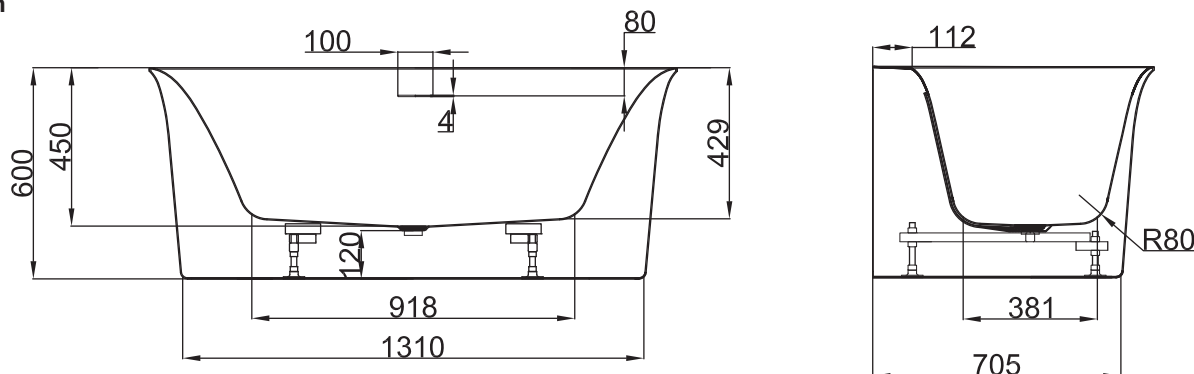

CURSA BACK-TO-WALL /

vcbbc

DESCRIPTION

Cursa 1500 Back-to-Wall Bath in Acrylic Gloss White

PRODUCT CODE

15.A.40266

Dimensions	W 1500 x H 800 x D 600 (mm)
Material	Acrylic (Gloss White Finish)
Weight	38kg
Water Capacity	178L*
Displaced Capacity	108L**
Rim Mounted Tap	Compatible
Included	Overflow and waste
Features	<ul style="list-style-type: none">• An acrylic composition with excellent thermal properties, Cursa is able to retain heat and is warm to touch.• Back-to-wall, double-ended bath with curved lip edge design.

TECHNICAL DRAWINGS

Top Down

Side Section

NOTES

*Volume of water contained in the bath if filled to the overflow. **Volume of water contained in the bath if filled to the overflow, less 70 litres to allow for an average-sized person in the bath. Drawing indicates the technical measurement only and is not a reflection of how the product will look. Sizes are nominal only. All drawings in millimeters. Drawings not to scale. July 2024.