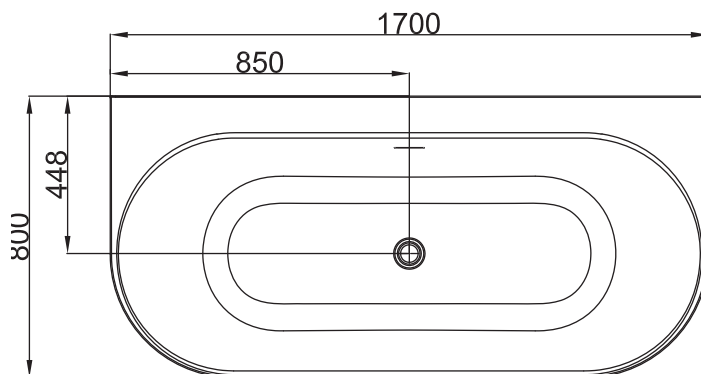

CURSA BACK-TO-WALL /

vcbbc

DESCRIPTION

Cursa 1700 Back-to-Wall Bath in Acrylic Gloss White

PRODUCT CODE

15.A.40265

Dimensions	W 1700 x H 800 x D 600 (mm)
Material	Acrylic (Gloss White Finish)
Weight	46kg
Water Capacity	211L*
Displaced Capacity	141L**
Rim Mounted Tap	Compatible
Included	Overflow and waste
Features	<ul style="list-style-type: none">• An acrylic composition with excellent thermal properties, Cursa is able to retain heat and is warm to touch.• Back-to-wall, double-ended bath with curved lip edge design.

TECHNICAL DRAWINGS

Top Down

Side Section

NOTES

*Volume of water contained in the bath if filled to the overflow. **Volume of water contained in the bath if filled to the overflow, less 70 litres to allow for an average-sized person in the bath. Drawing indicates the technical measurement only and is not a reflection of how the product will look. Sizes are nominal only. All drawings in millimeters. Drawings not to scale. July 2024.