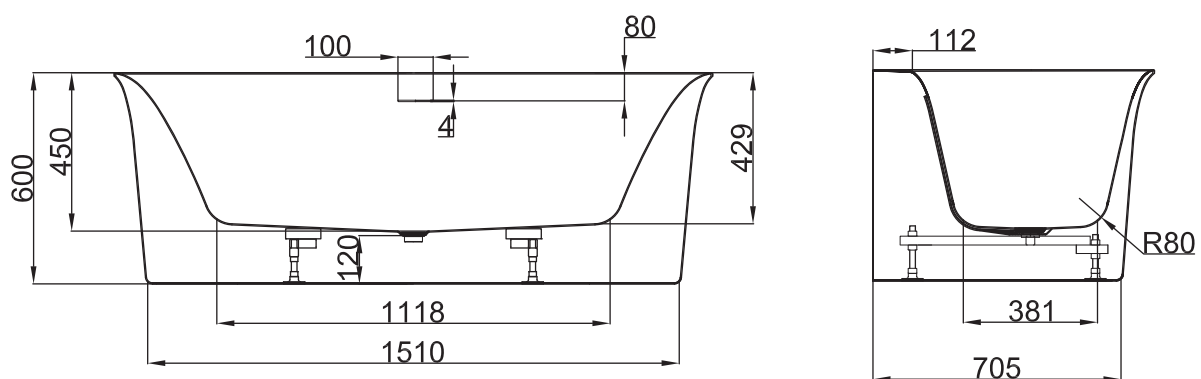

CURSA BACK-TO-WALL /

vcbbc

DESCRIPTION

Cursa 1700 Back-to-Wall Bath in Acrylic Gloss White

PRODUCT CODE

15.A.40265

Dimensions	W 1700 x H 800 x D 600 (mm)
Material	Acrylic (Gloss White Finish)
Weight	46kg
Water Capacity	211L*
Displaced Capacity	141L**
Rim Mounted Tap	Compatible
Included	Overflow and waste
Features	<ul style="list-style-type: none">• An acrylic composition with excellent thermal properties, Cursa is able to retain heat and is warm to touch.• Back-to-wall, double-ended bath with curved lip edge design.

TECHNICAL DRAWINGS

Top Down

Side Section

NOTES

*Volume of water contained in the bath if filled to the overflow. **Volume of water contained in the bath if filled to the overflow, less 70 litres to allow for an average-sized person in the bath. Drawing indicates the technical measurement only and is not a reflection of how the product will look. Sizes are nominal only. All drawings in millimeters. Drawings not to scale. July 2024.