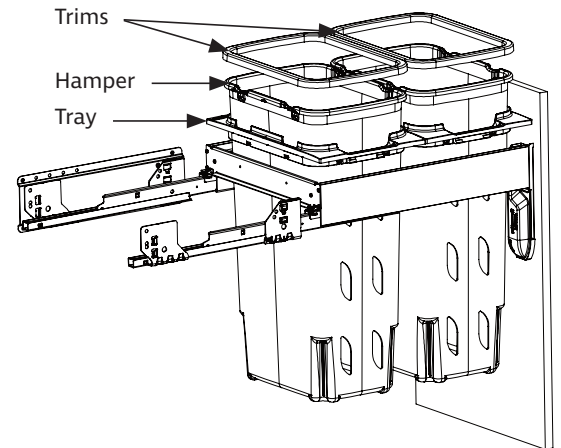

ACCESSORY CABINET /

LAUNDRY

DESCRIPTION

Accessory Cabinet - Pull Out Double Hamper

PRODUCT CODE

VLUAHD45D / VLUAHD45DCC

Dimensions	W 450	x H 920	x D 590	(mm)
Basket	White & Grey			
Finishes	White Gloss or Custom Colour Paint*, Melamine or Timber Veneer*.			
BenchTop* Finishes	Standard (White) or Colour* (Carrara Marble, Ariston, Ice Crystal, Peak Stone, Akashi Grey or Black Granite)			
Handle	Recessed Rail Matching or Aluminium* (Black or Silver): White Gloss or Melamine Only or 45° Handle: Timber Veneer or Custom Colour Paint Only.			
Origin	New Zealand made cabinetry			
Notes	Pull-Out Double Hamper. Kordura Benchtop is additional cost (sold per 100mm). See website for all finish colours. Not compatible with sinks.			

TECHNICAL DRAWINGS

Front

Side Section

Inside

Hamper Top Down

NOTES

*Additional Cost. Accessories not included. See our website for product prices. Drawing indicates the technical measurement only and is not a reflection of how the product will look. Sizes are nominal only. All drawings in millimeters. Drawings not to scale. October 2024.