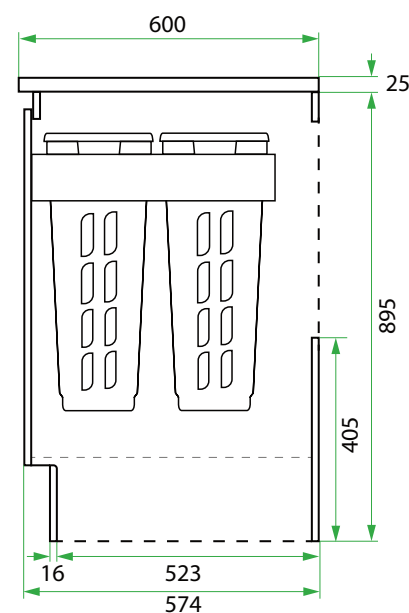

ACCESSORY CABINET /

LAUNDRY

DESCRIPTION

Accessory Cabinet - Pull Out Double Hamper

PRODUCT CODE

VLUAHD45D / VLUAHD45DCC

Dimensions	W 450	x H 920	x D 590	(mm)
Basket	White & Grey			
Finishes	White Gloss or Custom Colour Paint*, Melamine or Timber Veneer*.			
BenchTop* Finishes	Standard (White) or Colour* (Carrara Marble, Ariston, Ice Crystal, Peak Stone, Akashi Grey or Black Granite)			
Handle	Recessed Rail Matching or Aluminium* (Black or Silver): White Gloss or Melamine Only or 45° Handle: Timber Veneer or Custom Colour Paint Only.			
Origin	New Zealand made cabinetry			
Notes	Pull-Out Double Hamper. Kordura Benchtop is additional cost (sold per 100mm). See website for all finish colours. Not compatible with sinks.			

TECHNICAL DRAWINGS

Front

Side Section

Inside

Hamper Top Down

NOTES

*Additional Cost. Accessories not included. See our website for product prices. Drawing indicates the technical measurement only and is not a reflection of how the product will look. Sizes are nominal only. All drawings in millimeters. Drawings not to scale. October 2024.