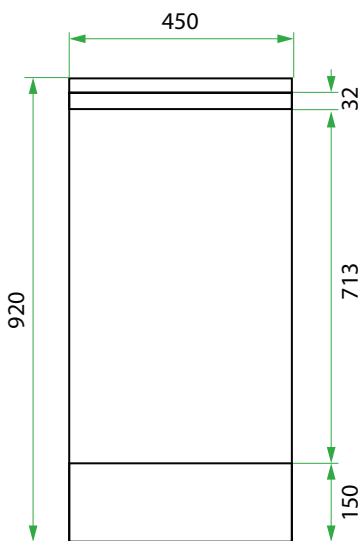

ACCESSORY CABINET /

LAUNDRY

DESCRIPTION

Accessory Cabinet - Pull Out Double Hamper

PRODUCT CODE

VLUAHD45D / VLUAHD45DCC

Dimensions	W 450	x H 920	x D 590	(mm)
Basket	White & Grey			
Finishes	White Gloss or Custom Colour Paint*, Melamine or Timber Veneer*.			
BenchTop* Finishes	Standard (White) or Colour* (Carrara Marble, Ariston, Ice Crystal, Peak Stone, Akashi Grey or Black Granite)			
Handle	Recessed Rail Matching or Aluminium* (Black or Silver): White Gloss or Melamine Only or 45° Handle: Timber Veneer or Custom Colour Paint Only.			
Origin	New Zealand made cabinetry			
Notes	Pull-Out Double Hamper. Kordura Benchtop is additional cost (sold per 100mm). See website for all finish colours. Not compatible with sinks.			

TECHNICAL DRAWINGS

Front

Side Section

Inside

Hamper Top Down

NOTES

*Additional Cost. Accessories not included. See our website for product prices. Drawing indicates the technical measurement only and is not a reflection of how the product will look. Sizes are nominal only. All drawings in millimeters. Drawings not to scale. October 2024.