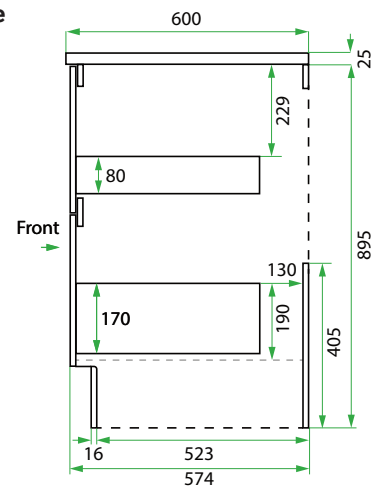

DESCRIPTION

1200 Laundry Cabinet - 2 Drawers

PRODUCT CODE

VLUENG120D2 / VLUENG120D2CC

Dimensions	W 1200 x H 920 x D 600 (mm)
Finishes	Matte English White or Matte Custom Colour Paint*
Kordura	Standard (White) or Colour* (Carrara Marble, Ariston, Ice Crystal, Peak Stone, Akashi Grey or Black Granite)
Handle	Pull Handle (Chrome, Black, Antique Pewter or Antique Bronze)
Origin	New Zealand made cabinetry
Features	2 drawers with soft-close, English Classic routed front in matte painted finish with your choice of pull handle. Choose one of our 7, matte Kordura top finishes (sold per 100mm). See website for all finish colours. Sinks sold separately.

TECHNICAL DRAWINGS

Front

Side

Top
Down

NOTES

*Additional Cost. Kordura top (H 25mm). Accessories not included. Drawing indicates the technical measurement only and is not a reflection of how the product will look. Sizes are nominal only. All drawings in millimeters. Drawings not to scale. June 2024.