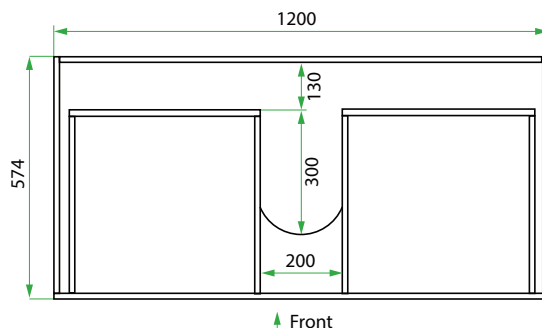

DESCRIPTION

1200 Laundry Cabinet - 2 Drawers

PRODUCT CODE

VLUENG120D2 / VLUENG120D2CC

Dimensions	W 1200 x H 920 x D 600 (mm)
Finishes	Matte English White or Matte Custom Colour Paint*
Kordura	Standard (White) or Colour* (Carrara Marble, Ariston, Ice Crystal, Peak Stone, Akashi Grey or Black Granite)
Handle	Pull Handle (Chrome, Black, Antique Pewter or Antique Bronze)
Origin	New Zealand made cabinetry
Features	2 drawers with soft-close, English Classic routed front in matte painted finish with your choice of pull handle. Choose one of our 7, matte Kordura top finishes (sold per 100mm). See website for all finish colours. Sinks sold separately.

TECHNICAL DRAWINGS

Front

Side

Top
Down

NOTES

*Additional Cost. Kordura top (H 25mm). Accessories not included. Drawing indicates the technical measurement only and is not a reflection of how the product will look. Sizes are nominal only. All drawings in millimeters. Drawings not to scale. June 2024.