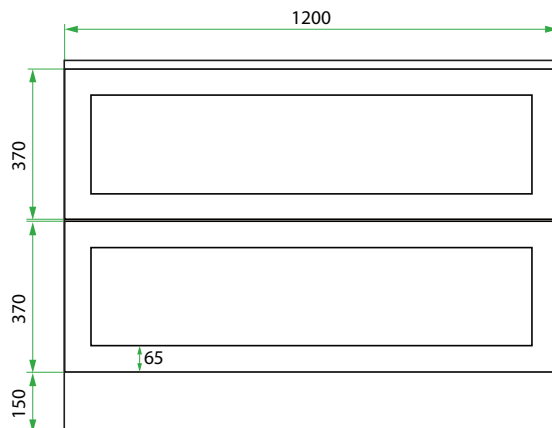

DESCRIPTION

1200 Laundry Cabinet - 2 Drawers

PRODUCT CODE

VLUENG120D2 / VLUENG120D2CC

Dimensions	W 1200 x H 920 x D 600 (mm)
Finishes	Matte English White or Matte Custom Colour Paint*
Kordura	Standard (White) or Colour* (Carrara Marble, Ariston, Ice Crystal, Peak Stone, Akashi Grey or Black Granite)
Handle	Pull Handle (Chrome, Black, Antique Pewter or Antique Bronze)
Origin	New Zealand made cabinetry
Features	2 drawers with soft-close, English Classic routed front in matte painted finish with your choice of pull handle. Choose one of our 7, matte Kordura top finishes (sold per 100mm). See website for all finish colours. Sinks sold separately.

TECHNICAL DRAWINGS

Front

Side

Top
Down

NOTES

*Additional Cost. Kordura top (H 25mm). Accessories not included. Drawing indicates the technical measurement only and is not a reflection of how the product will look. Sizes are nominal only. All drawings in millimeters. Drawings not to scale. June 2024.