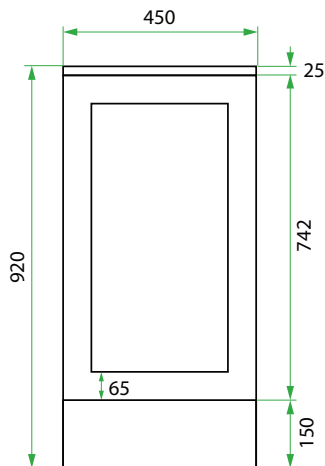

DESCRIPTION

450 Laundry Cabinet - 1 Drawer

PRODUCT CODE

VLUENG45D / VLUENG45DCC

Dimensions	W 450 x H 920 x D 600 (mm)
Finishes	Matte English White or Matte Custom Colour Paint*
Kordura	Standard (White) or Colour* (Carrara Marble, Ariston, Ice Crystal, Peak Stone, Akashi Grey or Black Granite)
Handle	Pull Handle (Chrome, Black, Antique Pewter or Antique Bronze)
Origin	New Zealand made cabinetry
Features	1 Drawers with soft-close, English Classic routed front in matte painted finish with your choice of pull handle. Choose one of our 7, matte Kordura top finishes (sold per 100mm). See website for all finish colours. Sinks sold separately.

TECHNICAL DRAWINGS

Front

Side

Top Down

NOTES

*Additional Cost. Kordura top (H 25mm). Accessories not included. Drawing indicates the technical measurement only and is not a reflection of how the product will look. Sizes are nominal only. All drawings in millimeters. Drawings not to scale. June 2024.