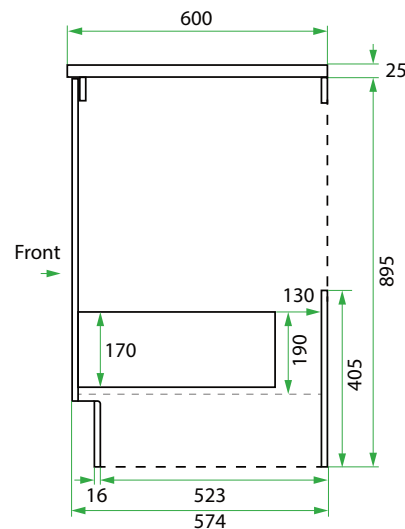

DESCRIPTION

450 Laundry Cabinet - 1 Drawer

PRODUCT CODE

VLUENG45D / VLUENG45DCC

Dimensions	W 450 x H 920 x D 600 (mm)
Finishes	Matte English White or Matte Custom Colour Paint*
Kordura	Standard (White) or Colour* (Carrara Marble, Ariston, Ice Crystal, Peak Stone, Akashi Grey or Black Granite)
Handle	Pull Handle (Chrome, Black, Antique Pewter or Antique Bronze)
Origin	New Zealand made cabinetry
Features	1 Drawers with soft-close, English Classic routed front in matte painted finish with your choice of pull handle. Choose one of our 7, matte Kordura top finishes (sold per 100mm). See website for all finish colours. Sinks sold separately.

TECHNICAL DRAWINGS

Front

Side

Top Down

NOTES

*Additional Cost. Kordura top (H 25mm). Accessories not included. Drawing indicates the technical measurement only and is not a reflection of how the product will look. Sizes are nominal only. All drawings in millimeters. Drawings not to scale. June 2024.