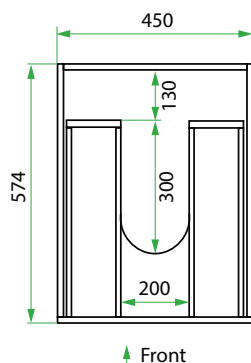

DESCRIPTION

450 Laundry Cabinet - 1 Drawer

PRODUCT CODE

VLUENG45D / VLUENG45DCC

Dimensions	W 450 x H 920 x D 600 (mm)
Finishes	Matte English White or Matte Custom Colour Paint*
Kordura	Standard (White) or Colour* (Carrara Marble, Ariston, Ice Crystal, Peak Stone, Akashi Grey or Black Granite)
Handle	Pull Handle (Chrome, Black, Antique Pewter or Antique Bronze)
Origin	New Zealand made cabinetry
Features	1 Drawers with soft-close, English Classic routed front in matte painted finish with your choice of pull handle. Choose one of our 7, matte Kordura top finishes (sold per 100mm). See website for all finish colours. Sinks sold separately.

TECHNICAL DRAWINGS

Front

Side

Top Down

NOTES

*Additional Cost. Kordura top (H 25mm). Accessories not included. Drawing indicates the technical measurement only and is not a reflection of how the product will look. Sizes are nominal only. All drawings in millimeters. Drawings not to scale. June 2024.