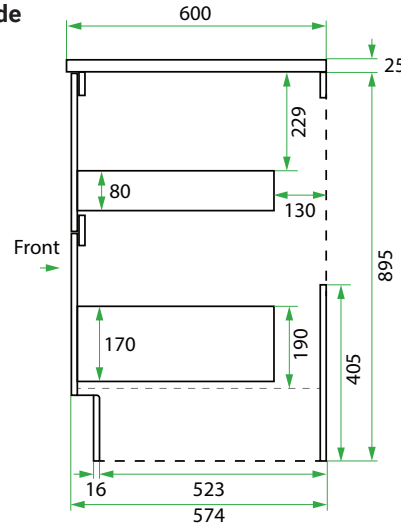

DESCRIPTION

450 Laundry Cabinet - 2 Drawers

PRODUCT CODE

VLUENG45D2 / VLUENG45D2CC

Dimensions	W 450 x H 920 x D 600 (mm)
Finishes	Matte English White or Matte Custom Colour Paint*
Kordura	Standard (White) or Colour* (Carrara Marble, Ariston, Ice Crystal, Peak Stone, Akashi Grey or Black Granite)
Handle	Pull Handle (Chrome, Black, Antique Pewter or Antique Bronze)
Origin	New Zealand made cabinetry
Features	2 drawers with soft-close, English Classic routed front in matte painted finish with your choice of pull handle. Choose one of our 7, matte Kordura top finishes (sold per 100mm). See website for all finish colours. Sinks sold separately.

TECHNICAL DRAWINGS

Front

Side

Top Down

NOTES

*Additional Cost. Kordura top (H 25mm). Accessories not included. Drawing indicates the technical measurement only and is not a reflection of how the product will look. Sizes are nominal only. All drawings in millimeters. Drawings not to scale. June 2024.