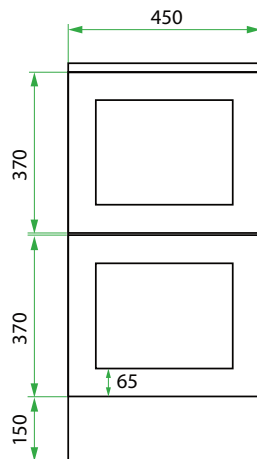

DESCRIPTION

450 Laundry Cabinet - 2 Drawers

PRODUCT CODE

VLUENG45D2 / VLUENG45D2CC

Dimensions	W 450 x H 920 x D 600 (mm)
Finishes	Matte English White or Matte Custom Colour Paint*
Kordura	Standard (White) or Colour* (Carrara Marble, Ariston, Ice Crystal, Peak Stone, Akashi Grey or Black Granite)
Handle	Pull Handle (Chrome, Black, Antique Pewter or Antique Bronze)
Origin	New Zealand made cabinetry
Features	2 drawers with soft-close, English Classic routed front in matte painted finish with your choice of pull handle. Choose one of our 7, matte Kordura top finishes (sold per 100mm). See website for all finish colours. Sinks sold separately.

TECHNICAL DRAWINGS

Front

Side

Top Down

NOTES

*Additional Cost. Kordura top (H 25mm). Accessories not included. Drawing indicates the technical measurement only and is not a reflection of how the product will look. Sizes are nominal only. All drawings in millimeters. Drawings not to scale. June 2024.