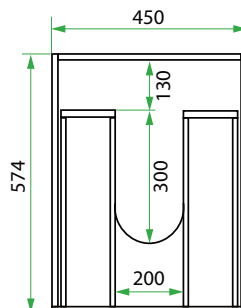

DESCRIPTION

450 Laundry Cabinet - 2 Drawers

PRODUCT CODE

VLUENG45D2 / VLUENG45D2CC

Dimensions	W 450 x H 920 x D 600 (mm)
Finishes	Matte English White or Matte Custom Colour Paint*
Kordura	Standard (White) or Colour* (Carrara Marble, Ariston, Ice Crystal, Peak Stone, Akashi Grey or Black Granite)
Handle	Pull Handle (Chrome, Black, Antique Pewter or Antique Bronze)
Origin	New Zealand made cabinetry
Features	2 drawers with soft-close, English Classic routed front in matte painted finish with your choice of pull handle. Choose one of our 7, matte Kordura top finishes (sold per 100mm). See website for all finish colours. Sinks sold separately.

TECHNICAL DRAWINGS

Front

Side

Top Down

NOTES

*Additional Cost. Kordura top (H 25mm). Accessories not included. Drawing indicates the technical measurement only and is not a reflection of how the product will look. Sizes are nominal only. All drawings in millimeters. Drawings not to scale. June 2024.