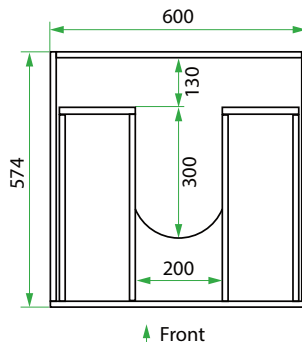

DESCRIPTION

600 Laundry Cabinet - 2 Drawers

PRODUCT CODE

VLUENG60D2 / VLUENG60D2CC

Dimensions	W 600 x H 920 x D 600 (mm)
Finishes	Matte English White or Matte Custom Colour Paint*
Kordura	Standard (White) or Colour* (Carrara Marble, Ariston, Ice Crystal, Peak Stone, Akashi Grey or Black Granite)
Handle	Pull Handle (Chrome, Black, Antique Pewter or Antique Bronze)
Origin	New Zealand made cabinetry
Features	2 drawers with soft-close, English Classic routed front in matte painted finish with your choice of pull handle. Choose one of our 7, matte Kordura top finishes (sold per 100mm). See website for all finish colours. Sinks sold separately.

TECHNICAL DRAWINGS

Front

Side

Top Down
(with waste)

NOTES

*Additional Cost. Kordura top (H 25mm). Accessories not included. Drawing indicates the technical measurement only and is not a reflection of how the product will look. Sizes are nominal only. All drawings in millimeters. Drawings not to scale. June 2024.