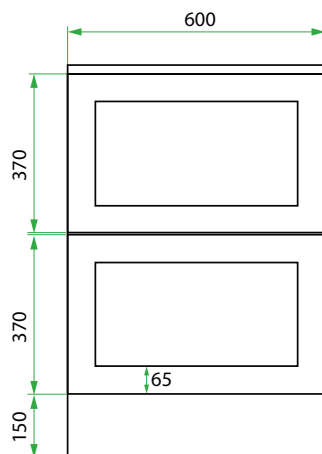

DESCRIPTION

600 Laundry Cabinet - 2 Drawers

PRODUCT CODE

VLUENG60D2 / VLUENG60D2CC

Dimensions	W 600 x H 920 x D 600 (mm)
Finishes	Matte English White or Matte Custom Colour Paint*
Kordura	Standard (White) or Colour* (Carrara Marble, Ariston, Ice Crystal, Peak Stone, Akashi Grey or Black Granite)
Handle	Pull Handle (Chrome, Black, Antique Pewter or Antique Bronze)
Origin	New Zealand made cabinetry
Features	2 drawers with soft-close, English Classic routed front in matte painted finish with your choice of pull handle. Choose one of our 7, matte Kordura top finishes (sold per 100mm). See website for all finish colours. Sinks sold separately.

TECHNICAL DRAWINGS

Front

Side

Top Down
(with waste)

NOTES

*Additional Cost. Kordura top (H 25mm). Accessories not included. Drawing indicates the technical measurement only and is not a reflection of how the product will look. Sizes are nominal only. All drawings in millimeters. Drawings not to scale. June 2024.