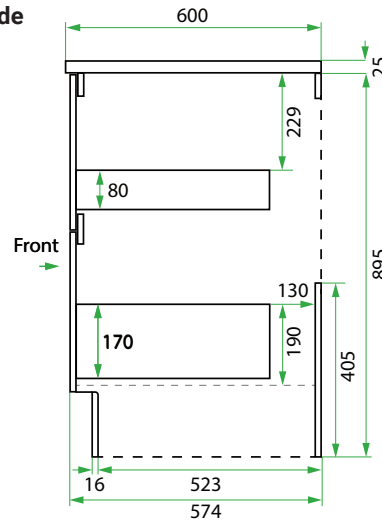

DESCRIPTION

600 Laundry Cabinet - 2 Drawers

PRODUCT CODE

VLUENG60D2 / VLUENG60D2CC

Dimensions	W 600 x H 920 x D 600 (mm)
Finishes	Matte English White or Matte Custom Colour Paint*
Kordura	Standard (White) or Colour* (Carrara Marble, Ariston, Ice Crystal, Peak Stone, Akashi Grey or Black Granite)
Handle	Pull Handle (Chrome, Black, Antique Pewter or Antique Bronze)
Origin	New Zealand made cabinetry
Features	2 drawers with soft-close, English Classic routed front in matte painted finish with your choice of pull handle. Choose one of our 7, matte Kordura top finishes (sold per 100mm). See website for all finish colours. Sinks sold separately.

TECHNICAL DRAWINGS

Front

Side

Top Down
(with waste)

NOTES

*Additional Cost. Kordura top (H 25mm). Accessories not included. Drawing indicates the technical measurement only and is not a reflection of how the product will look. Sizes are nominal only. All drawings in millimeters. Drawings not to scale. June 2024.