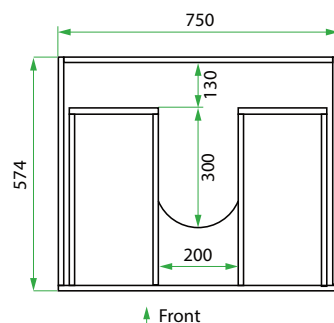

DESCRIPTION

750 Laundry Cabinet - 2 Drawers

PRODUCT CODE

VLUENG75D2 / VLUENG75D2CC

Dimensions	W 750 x H 920 x D 600 (mm)
Finishes	Matte English White or Matte Custom Colour Paint*
Kordura	Standard (White) or Colour* (Carrara Marble, Ariston, Ice Crystal, Peak Stone, Akashi Grey or Black Granite)
Handle	Pull Handle (Chrome, Black, Antique Pewter or Antique Bronze)
Origin	New Zealand made cabinetry
Features	2 drawers with soft-close, English Classic routed front in matte painted finish with your choice of pull handle. Choose one of our 7, matte Kordura top finishes (sold per 100mm). See website for all finish colours. Sinks sold separately.

TECHNICAL DRAWINGS

Front

Side

Top
Down

NOTES

*Additional Cost. Kordura top (H 25mm). Accessories not included. Drawing indicates the technical measurement only and is not a reflection of how the product will look. Sizes are nominal only. All drawings in millimeters. Drawings not to scale. June 2024.