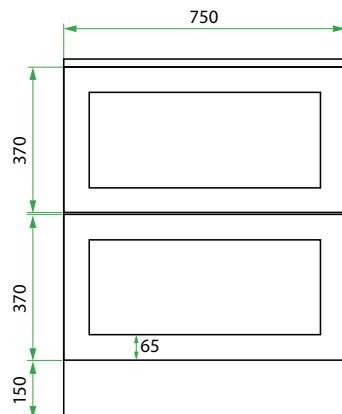

DESCRIPTION

750 Laundry Cabinet - 2 Drawers

PRODUCT CODE

VLUENG75D2 / VLUENG75D2CC

Dimensions	W 750 x H 920 x D 600 (mm)
Finishes	Matte English White or Matte Custom Colour Paint*
Kordura	Standard (White) or Colour* (Carrara Marble, Ariston, Ice Crystal, Peak Stone, Akashi Grey or Black Granite)
Handle	Pull Handle (Chrome, Black, Antique Pewter or Antique Bronze)
Origin	New Zealand made cabinetry
Features	2 drawers with soft-close, English Classic routed front in matte painted finish with your choice of pull handle. Choose one of our 7, matte Kordura top finishes (sold per 100mm). See website for all finish colours. Sinks sold separately.

TECHNICAL DRAWINGS

Front

Side

Top
Down

NOTES

*Additional Cost. Kordura top (H 25mm). Accessories not included. Drawing indicates the technical measurement only and is not a reflection of how the product will look. Sizes are nominal only. All drawings in millimeters. Drawings not to scale. June 2024.