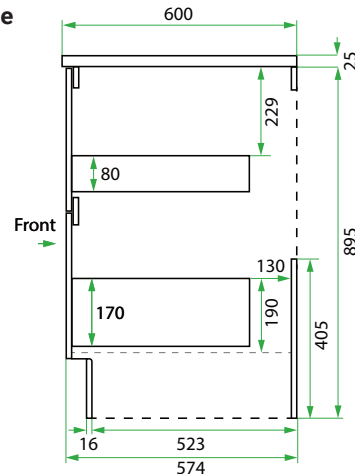

DESCRIPTION

750 Laundry Cabinet - 2 Drawers

PRODUCT CODE

VLUENG75D2 / VLUENG75D2CC

Dimensions	W 750 x H 920 x D 600 (mm)
Finishes	Matte English White or Matte Custom Colour Paint*
Kordura	Standard (White) or Colour* (Carrara Marble, Ariston, Ice Crystal, Peak Stone, Akashi Grey or Black Granite)
Handle	Pull Handle (Chrome, Black, Antique Pewter or Antique Bronze)
Origin	New Zealand made cabinetry
Features	2 drawers with soft-close, English Classic routed front in matte painted finish with your choice of pull handle. Choose one of our 7, matte Kordura top finishes (sold per 100mm). See website for all finish colours. Sinks sold separately.

TECHNICAL DRAWINGS

Front

Side

Top
Down

NOTES

*Additional Cost. Kordura top (H 25mm). Accessories not included. Drawing indicates the technical measurement only and is not a reflection of how the product will look. Sizes are nominal only. All drawings in millimeters. Drawings not to scale. June 2024.