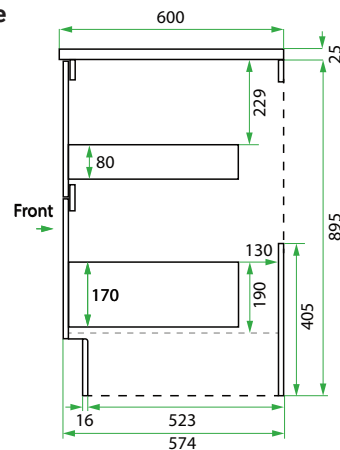

## DESCRIPTION

900 Laundry Cabinet - 2 Drawers

## PRODUCT CODE

VLUENG90D2 / VLUENG90D2CC

<b>Dimensions</b>	W 900 x H 920 x D 600 (mm)
<b>Finishes</b>	Matte English White or Matte Custom Colour Paint*
<b>Kordura</b>	Standard (White) or Colour* (Carrara Marble, Ariston, Ice Crystal, Peak Stone, Akashi Grey or Black Granite)
<b>Handle</b>	Pull Handle (Chrome, Black, Antique Pewter or Antique Bronze)
<b>Origin</b>	New Zealand made cabinetry
<b>Features</b>	2 drawers with soft-close, English Classic routed front in matte painted finish with your choice of pull handle. Choose one of our 7, matte Kordura top finishes (sold per 100mm). See website for all finish colours. Sinks sold separately.

## TECHNICAL DRAWINGS

Front

Side

Top Down

## NOTES

\*Additional Cost. Kordura top (H 25mm). Accessories not included. Drawing indicates the technical measurement only and is not a reflection of how the product will look. Sizes are nominal only. All drawings in millimeters. Drawings not to scale. June 2024.