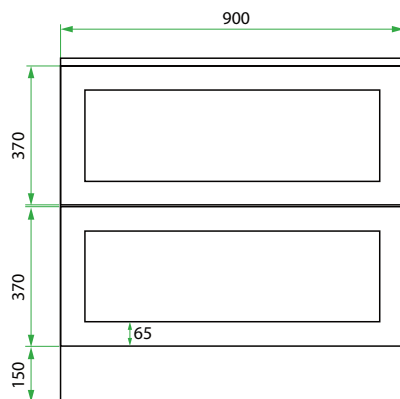

## DESCRIPTION

900 Laundry Cabinet - 2 Drawers

## PRODUCT CODE

VLUENG90D2 / VLUENG90D2CC

<b>Dimensions</b>	W 900 x H 920 x D 600 (mm)
<b>Finishes</b>	Matte English White or Matte Custom Colour Paint*
<b>Kordura</b>	Standard (White) or Colour* (Carrara Marble, Ariston, Ice Crystal, Peak Stone, Akashi Grey or Black Granite)
<b>Handle</b>	Pull Handle (Chrome, Black, Antique Pewter or Antique Bronze)
<b>Origin</b>	New Zealand made cabinetry
<b>Features</b>	2 drawers with soft-close, English Classic routed front in matte painted finish with your choice of pull handle. Choose one of our 7, matte Kordura top finishes (sold per 100mm). See website for all finish colours. Sinks sold separately.

## TECHNICAL DRAWINGS

Front

Side

Top Down

## NOTES

\*Additional Cost. Kordura top (H 25mm). Accessories not included. Drawing indicates the technical measurement only and is not a reflection of how the product will look. Sizes are nominal only. All drawings in millimeters. Drawings not to scale. June 2024.