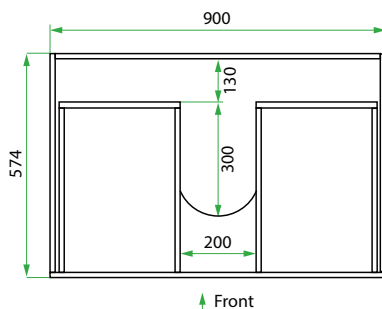

## PRODUCT CODE

VLUENG90D2 / VLUENG90D2CC

<b>Dimensions</b>	W 900 x H 920 x D 600 (mm)
<b>Finishes</b>	Matte English White or Matte Custom Colour Paint*
<b>Kordura</b>	Standard (White) or Colour* (Carrara Marble, Ariston, Ice Crystal, Peak Stone, Akashi Grey or Black Granite)
<b>Handle</b>	Pull Handle (Chrome, Black, Antique Pewter or Antique Bronze)
<b>Origin</b>	New Zealand made cabinetry
<b>Features</b>	2 drawers with soft-close, English Classic routed front in matte painted finish with your choice of pull handle. Choose one of our 7, matte Kordura top finishes (sold per 100mm). See website for all finish colours. Sinks sold separately.

## TECHNICAL DRAWINGS

Front

Side

Top Down

## NOTES

\*Additional Cost. Kordura top (H 25mm). Accessories not included. Drawing indicates the technical measurement only and is not a reflection of how the product will look. Sizes are nominal only. All drawings in millimeters. Drawings not to scale. June 2024.