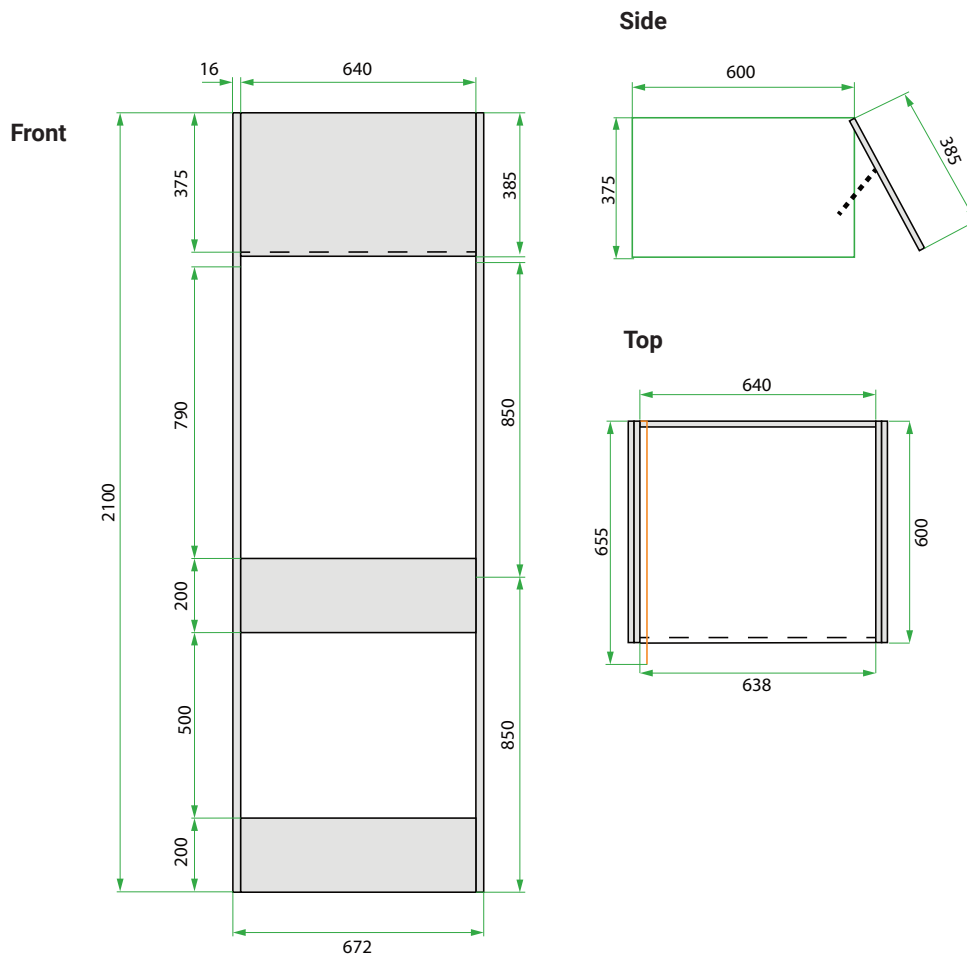

## DESCRIPTION

Stacker Cabinet Kit

## PRODUCT CODE

Stacker Cabinet Kit: LSTENG67 / LSTENG67CC

<b>Stacker Kit</b>	W 672 x H 2100 x D 600 (mm)
<b>Finishes</b>	Matte English White or Matte Custom Colour Paint*
<b>Handle</b>	Finger Pull (Handleless design)
<b>Origin</b>	New Zealand made cabinetry
<b>Notes</b>	Option of Stacker Cabinet only or Stacker Kit (Cabinet is connected to supporting panels). Features English Classic signature routed design. Friction opening gas stay, holds the door open in any position required. See website for finish colours. Refer to appliance manufacturers measurements and clearance recommendations for stacked units.

## TECHNICAL DRAWINGS