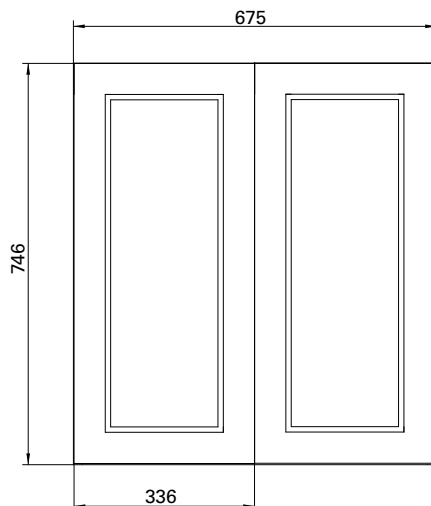

## DESCRIPTION

English Classic 675 Mirror Unit – 2 Doors, Matt White

## FEATURES

- Dimensions - W675 x H750 x D120mm
- Available in Matt White or in your choice of matt paint colour<sup>^</sup>.
- The paint used on our products is polyurethane or UV based. It is five times harder and more durable than lacquer finishes.
- Mirror Units can be joined together to suit larger sizes.
- Matches perfectly with our English Classic vanities & Burlington accessories range.

## TECHNICAL DRAWINGS

Front

Inside