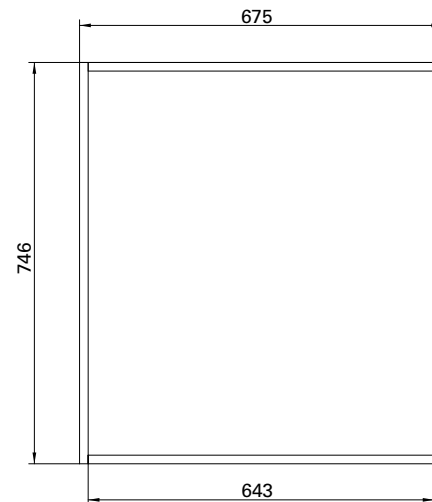

## FEATURES

- Dimensions - W675 x H750 x D120mm
- Available in Matt White or in your choice of matt paint colour<sup>^</sup>.
- The paint used on our products is polyurethane or UV based. It is five times harder and more durable than lacquer finishes.
- Mirror Units can be joined together to suit larger sizes.
- Matches perfectly with our English Classic vanities & Burlington accessories range.

## TECHNICAL DRAWINGS

Front

Inside