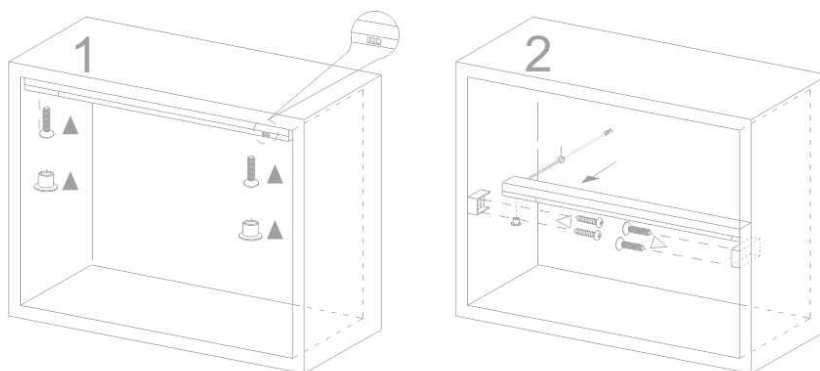

INSTALLATION

Ø8mm hole for wire

MICHEL CÉSAR
VCBC
BURLINGTON
LAUNDRY

/ WHERE BATHROOMS
& LAUNDRIES
COME TOGETHER
BEAUTIFULLY /

info@smail.co.nz
bathco.co.nz

4-8 Ace Place
Kingsland
Auckland 1021
New Zealand

P +64 9 309 9109
F +64 9 309 9343

86 Wigram Road
P.O. Box 8644
Christchurch 8025
New Zealand

P +64 3 343 0969
F +64 3 343 0967

BATH/
CO/