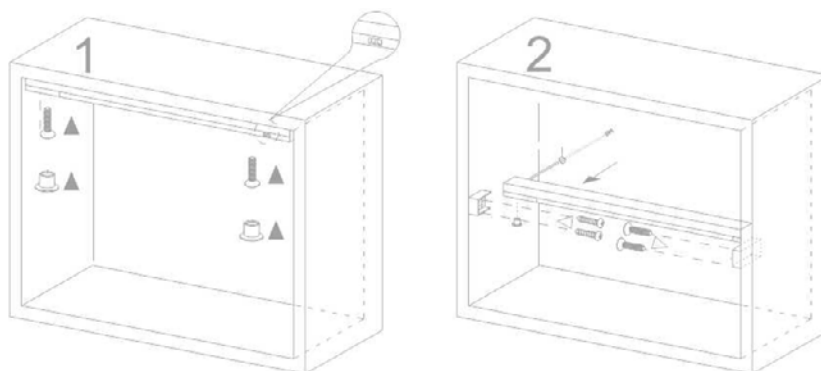

LED STRIP LIGHTS

Michel César

DESCRIPTION

Concealed LED Lighting, 845mm

PRODUCT CODE

EXLED845

FEATURES

- Dimensions - W 845 x H 19 x D 30 mm
- To be added underneath vanities that are under 1500mm wide
- Surface mounting type, screw fixing, fixings included
- Made of Aluminium and acrylic
- White colour temperature
- 15W, 4100K
- IP44 rated conforms to CE and ROHS standards

TECHNICAL DRAWINGS

INSTALLATION

Ø8mm hole for wire

NOTES

Drawing indicates the technical measurement only and is not a reflection of how the unit will look. Sizes are nominal only. All drawings in millimeters. Drawings not to scale. August 2019.