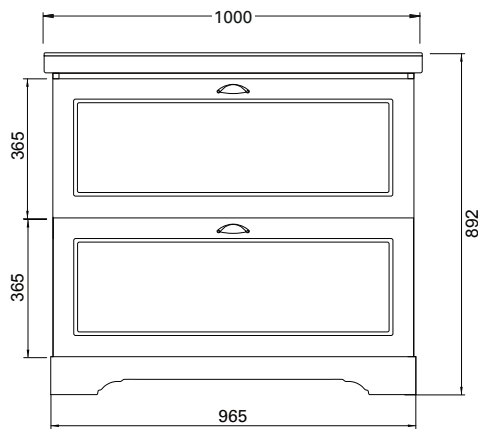

ENGLISH CLASSIC /

Burlington®

DESCRIPTION

English Classic 1000 Floorstanding - 2 Drawers, Matte English White

PRODUCT CODE

ENG100D2

Dimensions	W 1000 x H 892 x D 485 (mm)
Finishes	Matte English White or Matte Custom Colour*
Top	Ceramic top with integrated basin & overflow
Pull Handle	Polished Chrome, Satin Black, Antique Bronze or Antique Pewter
Origin	New Zealand made cabinetry
Features	<ul style="list-style-type: none">• Soft-close drawers• Traditional or plain style plinth• Edwardian detailing & traditional pull handle• Our signature hard paint finish is polyurethane or UV based & harder than traditional lacquered finishes• Perfectly pairs with our Burlington tapware & accessories range.

TECHNICAL DRAWINGS

Front

Side

Drawers

Basin Top

Basin Side Section

NOTES

*Additional Cost. Accessories not included. Drawing indicates the technical measurement only and is not a reflection of how the product will look. Sizes are nominal only. All drawings in millimeters. Drawings not to scale. Aug 2024.