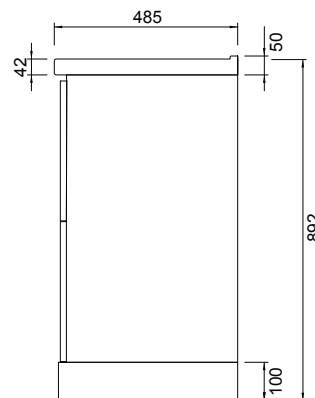

ENGLISH CLASSIC /

Burlington®

DESCRIPTION

English Classic 1000 Floorstanding - 2 Drawers, Matte English White

PRODUCT CODE

ENG100D2

Dimensions	W 1000 x H 892 x D 485 (mm)
Finishes	Matte English White or Matte Custom Colour*
Top	Ceramic top with integrated basin & overflow
Pull Handle	Polished Chrome, Satin Black, Antique Bronze or Antique Pewter
Origin	New Zealand made cabinetry
Features	<ul style="list-style-type: none">• Soft-close drawers• Traditional or plain style plinth• Edwardian detailing & traditional pull handle• Our signature hard paint finish is polyurethane or UV based & harder than traditional lacquered finishes• Perfectly pairs with our Burlington tapware & accessories range.

TECHNICAL DRAWINGS

Front

Side

Drawers

Basin Top

Basin Side Section

NOTES

*Additional Cost. Accessories not included. Drawing indicates the technical measurement only and is not a reflection of how the product will look. Sizes are nominal only. All drawings in millimeters. Drawings not to scale. Aug 2024.