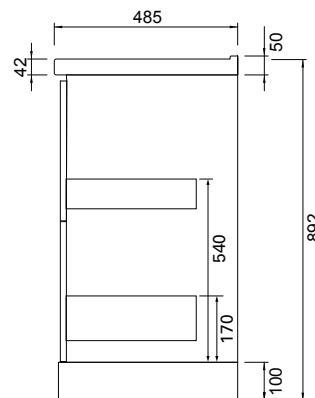

ENGLISH CLASSIC /

Burlington®

DESCRIPTION

English Classic 1000 Floorstanding - 2 Drawers, Matte English White

PRODUCT CODE

ENG100D2

Dimensions	W 1000 x H 892 x D 485 (mm)
Finishes	Matte English White or Matte Custom Colour*
Top	Ceramic top with integrated basin & overflow
Pull Handle	Polished Chrome, Satin Black, Antique Bronze or Antique Pewter
Origin	New Zealand made cabinetry
Features	<ul style="list-style-type: none">• Soft-close drawers• Traditional or plain style plinth• Edwardian detailing & traditional pull handle• Our signature hard paint finish is polyurethane or UV based & harder than traditional lacquered finishes• Perfectly pairs with our Burlington tapware & accessories range.

TECHNICAL DRAWINGS

Front

Side

Drawers

Basin Top

Basin Side Section

NOTES

*Additional Cost. Accessories not included. Drawing indicates the technical measurement only and is not a reflection of how the product will look. Sizes are nominal only. All drawings in millimeters. Drawings not to scale. Aug 2024.