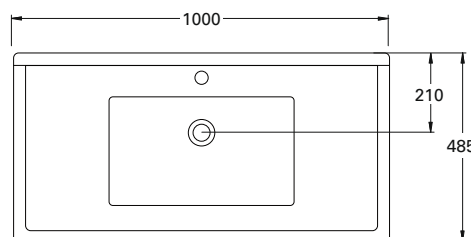

ENGLISH CLASSIC /

Burlington®

DESCRIPTION

English Classic 1000 Floorstanding - 2 Drawers, Matte English White

PRODUCT CODE

ENG100D2

Dimensions	W 1000 x H 892 x D 485 (mm)
Finishes	Matte English White or Matte Custom Colour*
Top	Ceramic top with integrated basin & overflow
Pull Handle	Polished Chrome, Satin Black, Antique Bronze or Antique Pewter
Origin	New Zealand made cabinetry
Features	<ul style="list-style-type: none">• Soft-close drawers• Traditional or plain style plinth• Edwardian detailing & traditional pull handle• Our signature hard paint finish is polyurethane or UV based & harder than traditional lacquered finishes• Perfectly pairs with our Burlington tapware & accessories range.

TECHNICAL DRAWINGS

Front

Side

Drawers

Basin Top

Basin Side Section

NOTES

*Additional Cost. Accessories not included. Drawing indicates the technical measurement only and is not a reflection of how the product will look. Sizes are nominal only. All drawings in millimeters. Drawings not to scale. Aug 2024.