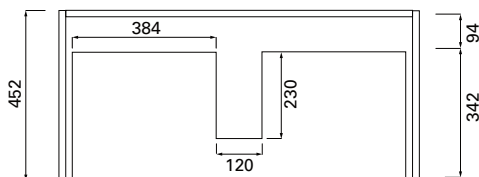

ENGLISH CLASSIC /

Burlington®

DESCRIPTION

English Classic 1000 Floorstanding - 2 Drawers, Matte English White

PRODUCT CODE

ENG100D2

Dimensions	W 1000 x H 892 x D 485 (mm)
Finishes	Matte English White or Matte Custom Colour*
Top	Ceramic top with integrated basin & overflow
Pull Handle	Polished Chrome, Satin Black, Antique Bronze or Antique Pewter
Origin	New Zealand made cabinetry
Features	<ul style="list-style-type: none">• Soft-close drawers• Traditional or plain style plinth• Edwardian detailing & traditional pull handle• Our signature hard paint finish is polyurethane or UV based & harder than traditional lacquered finishes• Perfectly pairs with our Burlington tapware & accessories range.

TECHNICAL DRAWINGS

Front

Side

Drawers

Basin Top

Basin Side Section

NOTES

*Additional Cost. Accessories not included. Drawing indicates the technical measurement only and is not a reflection of how the product will look. Sizes are nominal only. All drawings in millimeters. Drawings not to scale. Aug 2024.