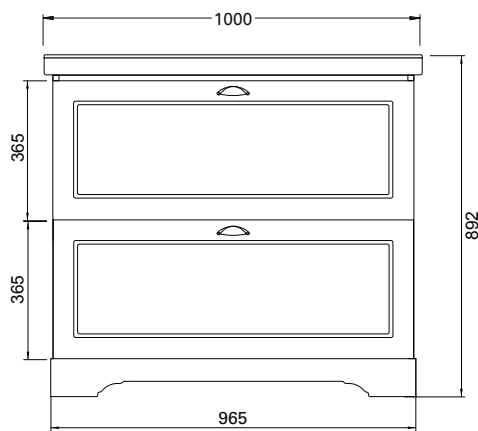

ENGLISH CLASSIC /

Burlington®

DESCRIPTION

English Classic 1000 Floorstanding - 2 Drawers, Matte English White

PRODUCT CODE

ENG100D2

Dimensions	W 1000 x H 892 x D 485 (mm)
Finishes	Matte English White or Matte Custom Colour*
Top	Ceramic top with integrated basin & overflow
Pull Handle	Polished Chrome, Satin Black, Antique Bronze or Antique Pewter
Origin	New Zealand made cabinetry
Features	<ul style="list-style-type: none">• Soft-close drawers• Traditional or plain style plinth• Edwardian detailing & traditional pull handle• Our signature hard paint finish is polyurethane or UV based & harder than traditional lacquered finishes• Perfectly pairs with our Burlington tapware & accessories range.

TECHNICAL DRAWINGS

Front

Side

Drawers

Basin Top

Basin Side Section

NOTES

*Additional Cost. Accessories not included. Drawing indicates the technical measurement only and is not a reflection of how the product will look. Sizes are nominal only. All drawings in millimeters. Drawings not to scale. Aug 2024.