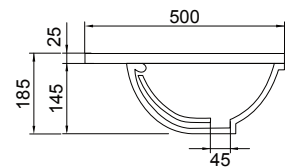

## PRODUCT CODE

ENG1130D4DB / ENG1130D4DBCC

<b>Dimensions</b>	W 1130 x H 885 x D 500 (mm)
<b>Finishes</b>	Matte English White or Matte Custom Colour*
<b>Kordura Finishes</b>	White or Colour* Kordura (Carrara Marble, Ice Crystal, Ariston, Peak Stone, Akashi Grey or Black Granite) with a matte finish.
<b>Pull Handle</b>	Polished Chrome, Satin Black, Antique Bronze or Antique Pewter
<b>Origin</b>	New Zealand made cabinetry
<b>Features</b>	<ul style="list-style-type: none"><li>• Double or Single Offset, inset white kordura basin.</li><li>• Traditional or plain style plinth</li><li>• Edwardian detailing &amp; traditional pull handle</li><li>• Our signature hard paint finish is polyurethane or UV based &amp; harder than traditional lacquered finishes</li><li>• Perfectly pairs with our Burlington tapware &amp; accessories range.</li></ul>

## TECHNICAL DRAWINGS

Front

Side

Basin Side Section

Drawers

Basin Top

## NOTES

\*Additional Cost. Accessories not included. Drawing indicates the technical measurement only and is not a reflection of how the product will look. Sizes are nominal only. All drawings in millimeters. Drawings not to scale. Oct 2024.