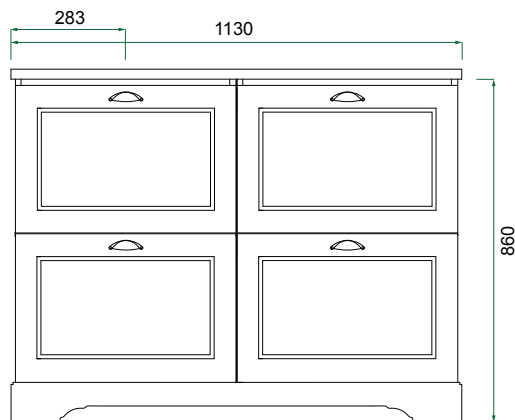

## PRODUCT CODE

ENG1130D4DB / ENG1130D4DBCC

<b>Dimensions</b>	W 1130 x H 885 x D 500 (mm)
<b>Finishes</b>	Matte English White or Matte Custom Colour*
<b>Kordura Finishes</b>	White or Colour* Kordura (Carrara Marble, Ice Crystal, Ariston, Peak Stone, Akashi Grey or Black Granite) with a matte finish.
<b>Pull Handle</b>	Polished Chrome, Satin Black, Antique Bronze or Antique Pewter
<b>Origin</b>	New Zealand made cabinetry
<b>Features</b>	<ul style="list-style-type: none"><li>• Double or Single Offset, inset white kordura basin.</li><li>• Traditional or plain style plinth</li><li>• Edwardian detailing &amp; traditional pull handle</li><li>• Our signature hard paint finish is polyurethane or UV based &amp; harder than traditional lacquered finishes</li><li>• Perfectly pairs with our Burlington tapware &amp; accessories range.</li></ul>

## TECHNICAL DRAWINGS

Front

Side

Basin Side Section

Drawers

Basin Top