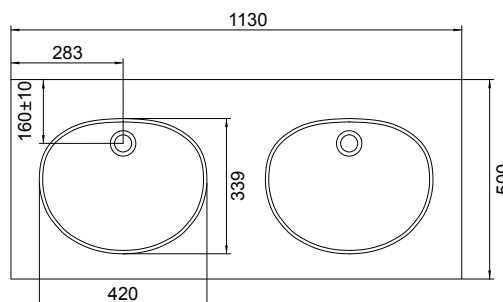

## PRODUCT CODE

ENG1130D4DB / ENG1130D4DBCC

<b>Dimensions</b>	W 1130 x H 885 x D 500 (mm)
<b>Finishes</b>	Matte English White or Matte Custom Colour*
<b>Kordura Finishes</b>	White or Colour* Kordura (Carrara Marble, Ice Crystal, Ariston, Peak Stone, Akashi Grey or Black Granite) with a matte finish.
<b>Pull Handle</b>	Polished Chrome, Satin Black, Antique Bronze or Antique Pewter
<b>Origin</b>	New Zealand made cabinetry
<b>Features</b>	<ul style="list-style-type: none"><li>• Double or Single Offset, inset white kordura basin.</li><li>• Traditional or plain style plinth</li><li>• Edwardian detailing &amp; traditional pull handle</li><li>• Our signature hard paint finish is polyurethane or UV based &amp; harder than traditional lacquered finishes</li><li>• Perfectly pairs with our Burlington tapware &amp; accessories range.</li></ul>

## TECHNICAL DRAWINGS

Front

Side

Basin Side Section

Drawers

Basin Top

## NOTES

\*Additional Cost. Accessories not included. Drawing indicates the technical measurement only and is not a reflection of how the product will look. Sizes are nominal only. All drawings in millimeters. Drawings not to scale. Oct 2024.