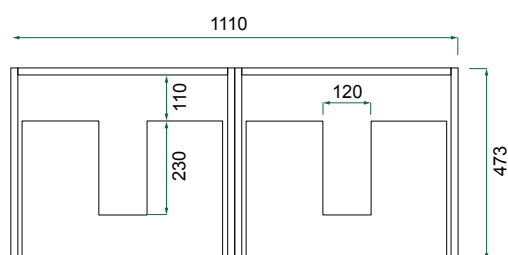

## PRODUCT CODE

ENG1130D4DB / ENG1130D4DBCC

<b>Dimensions</b>	W 1130 x H 885 x D 500 (mm)
<b>Finishes</b>	Matte English White or Matte Custom Colour*
<b>Kordura Finishes</b>	White or Colour* Kordura (Carrara Marble, Ice Crystal, Ariston, Peak Stone, Akashi Grey or Black Granite) with a matte finish.
<b>Pull Handle</b>	Polished Chrome, Satin Black, Antique Bronze or Antique Pewter
<b>Origin</b>	New Zealand made cabinetry
<b>Features</b>	<ul style="list-style-type: none"><li>• Double or Single Offset, inset white kordura basin.</li><li>• Traditional or plain style plinth</li><li>• Edwardian detailing &amp; traditional pull handle</li><li>• Our signature hard paint finish is polyurethane or UV based &amp; harder than traditional lacquered finishes</li><li>• Perfectly pairs with our Burlington tapware &amp; accessories range.</li></ul>

## TECHNICAL DRAWINGS

Front

Side

Basin Side Section

Drawers

Basin Top

## NOTES

\*Additional Cost. Accessories not included. Drawing indicates the technical measurement only and is not a reflection of how the product will look. Sizes are nominal only. All drawings in millimeters. Drawings not to scale. Oct 2024.