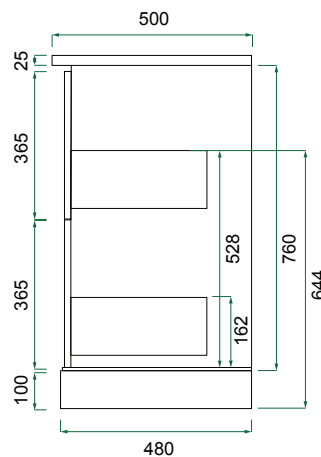

## PRODUCT CODE

ENG1130D4DB / ENG1130D4DBCC

<b>Dimensions</b>	W 1130 x H 885 x D 500 (mm)
<b>Finishes</b>	Matte English White or Matte Custom Colour*
<b>Kordura Finishes</b>	White or Colour* Kordura (Carrara Marble, Ice Crystal, Ariston, Peak Stone, Akashi Grey or Black Granite) with a matte finish.
<b>Pull Handle</b>	Polished Chrome, Satin Black, Antique Bronze or Antique Pewter
<b>Origin</b>	New Zealand made cabinetry
<b>Features</b>	<ul style="list-style-type: none"><li>• Double or Single Offset, inset white kordura basin.</li><li>• Traditional or plain style plinth</li><li>• Edwardian detailing &amp; traditional pull handle</li><li>• Our signature hard paint finish is polyurethane or UV based &amp; harder than traditional lacquered finishes</li><li>• Perfectly pairs with our Burlington tapware &amp; accessories range.</li></ul>

## TECHNICAL DRAWINGS

Front

Side

Basin Side Section

Drawers

Basin Top

## NOTES

\*Additional Cost. Accessories not included. Drawing indicates the technical measurement only and is not a reflection of how the product will look. Sizes are nominal only. All drawings in millimeters. Drawings not to scale. Oct 2024.