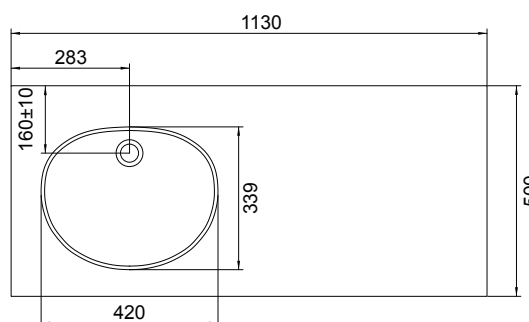

ENGLISH CLASSIC /

Burlington®

DESCRIPTION

English Classic 1130 Floorstanding, 4 Drawers, Single Offset (Left or Right) Basin

PRODUCT CODE

ENG1130D4SB / ENG1130D4SBCC

Dimensions W 1130 x H 885 x D 500 (mm)

Finishes Matte English White or Matte Custom Colour*

TECHNICAL DRAWINGS Single Basin Offset (Left)

Front

Side

Basin Side Section

Drawers

Basin Top

NOTES

*Additional Cost. Accessories not included. Drawing indicates the technical measurement only and is not a reflection of how the product will look. Sizes are nominal only. All drawings in millimeters. Drawings not to scale. Oct 2024.