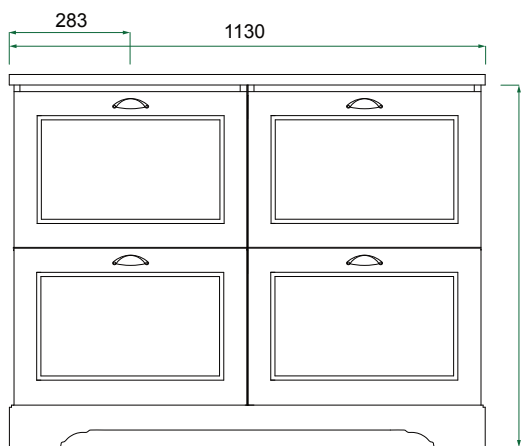

ENGLISH CLASSIC /

Burlington®

DESCRIPTION

English Classic 1130 Floorstanding, 4 Drawers, Single Offset (Left or Right) Basin

PRODUCT CODE

ENG1130D4SB / ENG1130D4SBCC

Dimensions W 1130 x H 885 x D 500 (mm)

Finishes Matte English White or Matte Custom Colour*

Origin New Zealand made cabinetry

Features

- Double or Single Offset (left or right), inset basin.
- Traditional or plain style plinth
- Edwardian detailing & traditional pull handle
- Our signature hard paint finish is polyurethane or UV based & harder than traditional lacquered finishes
- Perfectly pairs with our Burlington tapware & accessories range.

TECHNICAL DRAWINGS Single Basin Offset (Left)

Front

Side

Basin Side Section

Drawers

Basin Top

NOTES

*Additional Cost. Accessories not included. Drawing indicates the technical measurement only and is not a reflection of how the product will look. Sizes are nominal only. All drawings in millimeters. Drawings not to scale. Oct 2024.