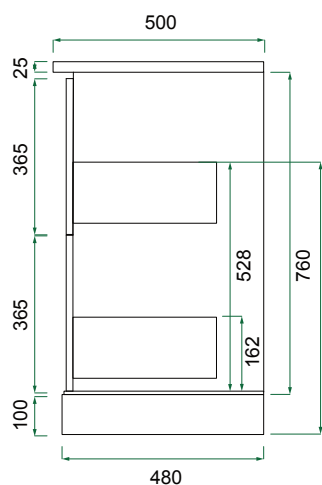

ENGLISH CLASSIC /

Burlington®

DESCRIPTION

English Classic 1130 Floorstanding, 4 Drawers, Single Offset (Left or Right) Basin

PRODUCT CODE

ENG1130D4SB / ENG1130D4SBCC

Dimensions W 1130 x H 885 x D 500 (mm)

Finishes Matte English White or Matte Custom Colour*

Origin New Zealand made cabinetry

Features

- Double or Single Offset (left or right), inset basin.
- Traditional or plain style plinth
- Edwardian detailing & traditional pull handle
- Our signature hard paint finish is polyurethane or UV based & harder than traditional lacquered finishes
- Perfectly pairs with our Burlington tapware & accessories range.

TECHNICAL DRAWINGS Single Basin Offset (Left)

Front

Side

Basin Side Section

Drawers

Basin Top

NOTES

*Additional Cost. Accessories not included. Drawing indicates the technical measurement only and is not a reflection of how the product will look. Sizes are nominal only. All drawings in millimeters. Drawings not to scale. Oct 2024.