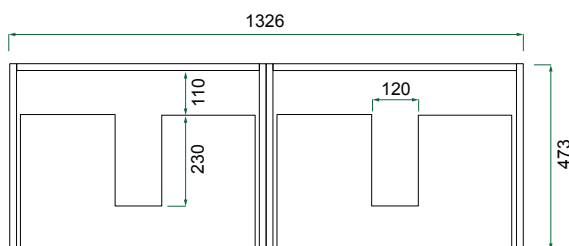

ENGLISH CLASSIC /

Burlington®

DESCRIPTION

English Classic 1350 Floorstanding, 4 Drawers, Double Basin

PRODUCT CODE

ENG1350D4DB / ENG1350D4DBCC

Dimensions	W 1350	x H 885	x D 500	(mm)
Finishes	Matte English White or Matte Custom Colour*			
Kordura Finishes	White or Colour* Kordura (Carrara Marble, Ice Crystal, Ariston, Peak Stone, Akashi Grey or Black Granite) with a matte finish.			
Pull Handle	Polished Chrome, Satin Black, Antique Bronze or Antique Pewter			
Origin	New Zealand made cabinetry			
Features	<ul style="list-style-type: none"> • Double or Single Offset (left or right), inset basin. • Traditional or plain style plinth • Edwardian detailing & traditional pull handle • Our signature hard paint finish is polyurethane or UV based & harder than traditional lacquered finishes • Perfectly pairs with our Burlington tapware & accessories range. 			

TECHNICAL DRAWINGS

Front

Side

Basin Side Section

Drawers

Basin Top

NOTES

*Additional Cost. Accessories not included. Drawing indicates the technical measurement only and is not a reflection of how the product will look. Sizes are nominal only. All drawings in millimeters. Drawings not to scale. Oct 2024.