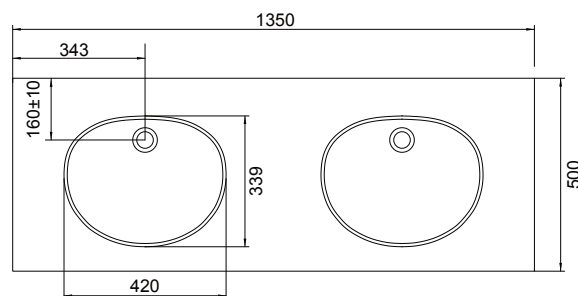

ENGLISH CLASSIC /

Burlington®

DESCRIPTION

English Classic 1350 Floorstanding, 4 Drawers, Double Basin

PRODUCT CODE

ENG1350D4DB / ENG1350D4DBCC

Dimensions	W 1350	x H 885	x D 500	(mm)
Finishes	Matte English White or Matte Custom Colour*			
Kordura Finishes	White or Colour* Kordura (Carrara Marble, Ice Crystal, Ariston, Peak Stone, Akashi Grey or Black Granite) with a matte finish.			
Pull Handle	Polished Chrome, Satin Black, Antique Bronze or Antique Pewter			
Origin	New Zealand made cabinetry			
Features	<ul style="list-style-type: none"> • Double or Single Offset (left or right), inset basin. • Traditional or plain style plinth • Edwardian detailing & traditional pull handle • Our signature hard paint finish is polyurethane or UV based & harder than traditional lacquered finishes • Perfectly pairs with our Burlington tapware & accessories range. 			

TECHNICAL DRAWINGS

Front

Side

Basin Side Section

Drawers

Basin Top

NOTES

*Additional Cost. Accessories not included. Drawing indicates the technical measurement only and is not a reflection of how the product will look. Sizes are nominal only. All drawings in millimeters. Drawings not to scale. Oct 2024.