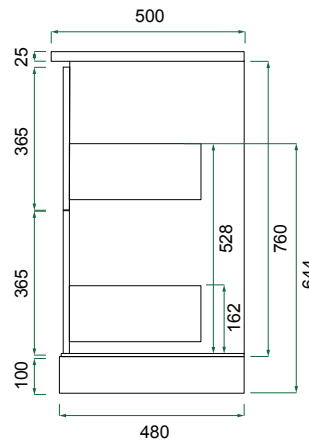

ENGLISH CLASSIC /

Burlington®

DESCRIPTION

English Classic 1350 Floorstanding, 4 Drawers, Double Basin

PRODUCT CODE

ENG1350D4DB / ENG1350D4DBCC

Dimensions	W 1350	x H 885	x D 500	(mm)
Finishes	Matte English White or Matte Custom Colour*			
Kordura Finishes	White or Colour* Kordura (Carrara Marble, Ice Crystal, Ariston, Peak Stone, Akashi Grey or Black Granite) with a matte finish.			
Pull Handle	Polished Chrome, Satin Black, Antique Bronze or Antique Pewter			
Origin	New Zealand made cabinetry			
Features	<ul style="list-style-type: none"> • Double or Single Offset (left or right), inset basin. • Traditional or plain style plinth • Edwardian detailing & traditional pull handle • Our signature hard paint finish is polyurethane or UV based & harder than traditional lacquered finishes • Perfectly pairs with our Burlington tapware & accessories range. 			

TECHNICAL DRAWINGS

Front

Side

Basin Side Section

Drawers

Basin Top

NOTES

*Additional Cost. Accessories not included. Drawing indicates the technical measurement only and is not a reflection of how the product will look. Sizes are nominal only. All drawings in millimeters. Drawings not to scale. Oct 2024.