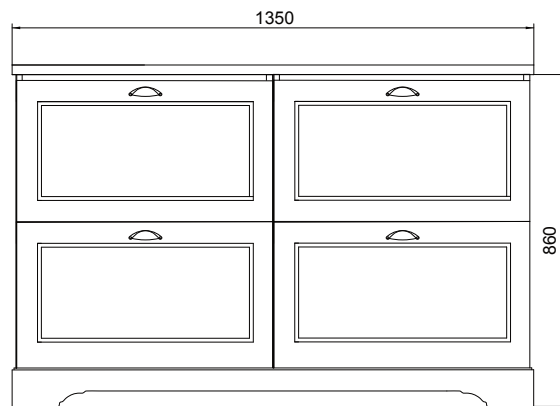

ENGLISH CLASSIC /

Burlington®

DESCRIPTION

English Classic 1350 Floorstanding, 4 Drawers, Double Basin

PRODUCT CODE

ENG1350D4DB / ENG1350D4DBCC

Dimensions	W 1350	x H 885	x D 500	(mm)
Finishes	Matte English White or Matte Custom Colour*			
Kordura Finishes	White or Colour* Kordura (Carrara Marble, Ice Crystal, Ariston, Peak Stone, Akashi Grey or Black Granite) with a matte finish.			
Pull Handle	Polished Chrome, Satin Black, Antique Bronze or Antique Pewter			
Origin	New Zealand made cabinetry			
Features	<ul style="list-style-type: none"> • Double or Single Offset (left or right), inset basin. • Traditional or plain style plinth • Edwardian detailing & traditional pull handle • Our signature hard paint finish is polyurethane or UV based & harder than traditional lacquered finishes • Perfectly pairs with our Burlington tapware & accessories range. 			

TECHNICAL DRAWINGS

Front

Side

Basin Side Section

Drawers

Basin Top

NOTES

*Additional Cost. Accessories not included. Drawing indicates the technical measurement only and is not a reflection of how the product will look. Sizes are nominal only. All drawings in millimeters. Drawings not to scale. Oct 2024.