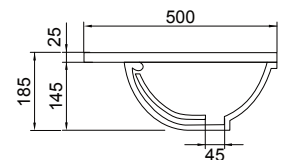

ENGLISH CLASSIC /

Burlington®

DESCRIPTION

English Classic 1350 Floorstanding, 4 Drawers, Double Basin

PRODUCT CODE

ENG1350D4DB / ENG1350D4DBCC

Dimensions	W 1350	x H 885	x D 500	(mm)
Finishes	Matte English White or Matte Custom Colour*			
Kordura Finishes	White or Colour* Kordura (Carrara Marble, Ice Crystal, Ariston, Peak Stone, Akashi Grey or Black Granite) with a matte finish.			
Pull Handle	Polished Chrome, Satin Black, Antique Bronze or Antique Pewter			
Origin	New Zealand made cabinetry			
Features	<ul style="list-style-type: none"> • Double or Single Offset (left or right), inset basin. • Traditional or plain style plinth • Edwardian detailing & traditional pull handle • Our signature hard paint finish is polyurethane or UV based & harder than traditional lacquered finishes • Perfectly pairs with our Burlington tapware & accessories range. 			

TECHNICAL DRAWINGS

Front

Side

Basin Side Section

Drawers

Basin Top

NOTES

*Additional Cost. Accessories not included. Drawing indicates the technical measurement only and is not a reflection of how the product will look. Sizes are nominal only. All drawings in millimeters. Drawings not to scale. Oct 2024.