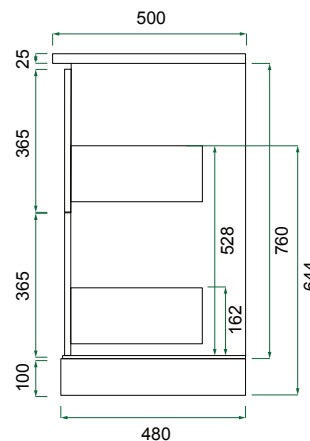

ENGLISH CLASSIC /

Burlington[®]

DESCRIPTION

English Classic 1350 Floorstanding, 4 Drawers, Single Offset (Left or Right) Basin

PRODUCT CODE

ENG1350D4SB / ENG1350D4SBCC

Dimensions	W 1350	x H 885	x D 500	(mm)
Finishes	Matte English White or Matte Custom Colour*			
Kordura Finishes	White or Colour* Kordura (Carrara Marble, Ice Crystal, Ariston, Peak Stone, Akashi Grey or Black Granite) with a matte finish.			
Pull Handle	Polished Chrome, Satin Black, Antique Bronze or Antique Pewter			
Origin	New Zealand made cabinetry			
Features	<ul style="list-style-type: none"> • Double or Single Offset (left or right), inset basin. • Traditional or plain style plinth • Edwardian detailing & traditional pull handle • Our signature hard paint finish is polyurethane or UV based & harder than traditional lacquered finishes • Perfectly pairs with our Burlington tapware & accessories range. 			

TECHNICAL DRAWINGS Single Basin Offset (Left)

Front

Side

Basin Side Section

Drawers

Basin Top

NOTES

*Additional Cost. Accessories not included. Drawing indicates the technical measurement only and is not a reflection of how the product will look. Sizes are nominal only. All drawings in millimeters. Drawings not to scale. Oct 2024.