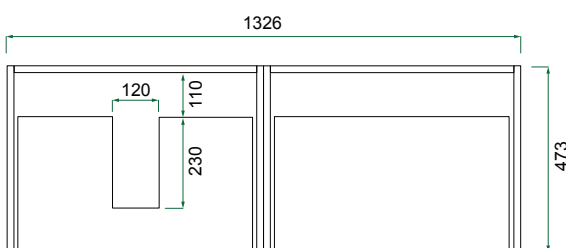

ENGLISH CLASSIC /

Burlington[®]

DESCRIPTION

English Classic 1350 Floorstanding, 4 Drawers, Single Offset (Left or Right) Basin

PRODUCT CODE

ENG1350D4SB / ENG1350D4SBCC

Dimensions	W 1350	x H 885	x D 500	(mm)
Finishes	Matte English White or Matte Custom Colour*			
Kordura Finishes	White or Colour* Kordura (Carrara Marble, Ice Crystal, Ariston, Peak Stone, Akashi Grey or Black Granite) with a matte finish.			
Pull Handle	Polished Chrome, Satin Black, Antique Bronze or Antique Pewter			
Origin	New Zealand made cabinetry			
Features	<ul style="list-style-type: none"> • Double or Single Offset (left or right), inset basin. • Traditional or plain style plinth • Edwardian detailing & traditional pull handle • Our signature hard paint finish is polyurethane or UV based & harder than traditional lacquered finishes • Perfectly pairs with our Burlington tapware & accessories range. 			

TECHNICAL DRAWINGS Single Basin Offset (Left)

Front

Side

Basin Side Section

Drawers

Basin Top

NOTES

*Additional Cost. Accessories not included. Drawing indicates the technical measurement only and is not a reflection of how the product will look. Sizes are nominal only. All drawings in millimeters. Drawings not to scale. Oct 2024.