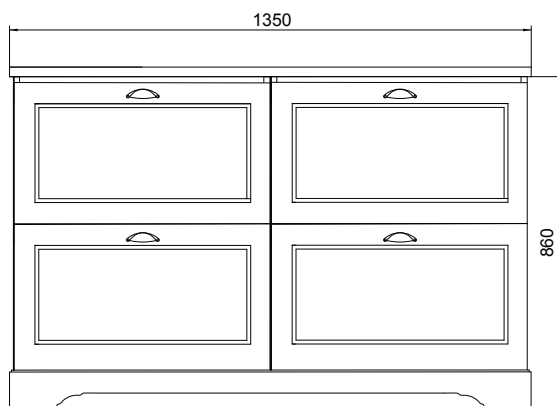

ENGLISH CLASSIC /

Burlington[®]

DESCRIPTION

English Classic 1350 Floorstanding, 4 Drawers, Single Offset (Left or Right) Basin

PRODUCT CODE

ENG1350D4SB / ENG1350D4SBCC

Dimensions	W 1350	x H 885	x D 500	(mm)
Finishes	Matte English White or Matte Custom Colour*			
Kordura Finishes	White or Colour* Kordura (Carrara Marble, Ice Crystal, Ariston, Peak Stone, Akashi Grey or Black Granite) with a matte finish.			
Pull Handle	Polished Chrome, Satin Black, Antique Bronze or Antique Pewter			
Origin	New Zealand made cabinetry			
Features	<ul style="list-style-type: none"> • Double or Single Offset (left or right), inset basin. • Traditional or plain style plinth • Edwardian detailing & traditional pull handle • Our signature hard paint finish is polyurethane or UV based & harder than traditional lacquered finishes • Perfectly pairs with our Burlington tapware & accessories range. 			

TECHNICAL DRAWINGS Single Basin Offset (Left)

Front

Side

Basin Side Section

Drawers

Basin Top

NOTES

*Additional Cost. Accessories not included. Drawing indicates the technical measurement only and is not a reflection of how the product will look. Sizes are nominal only. All drawings in millimeters. Drawings not to scale. Oct 2024.