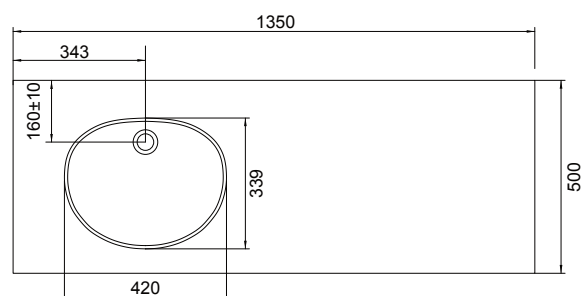

ENGLISH CLASSIC /

Burlington[®]

DESCRIPTION

English Classic 1350 Floorstanding, 4 Drawers, Single Offset (Left or Right) Basin

PRODUCT CODE

ENG1350D4SB / ENG1350D4SBCC

Dimensions	W 1350	x H 885	x D 500	(mm)
Finishes	Matte English White or Matte Custom Colour*			
Kordura Finishes	White or Colour* Kordura (Carrara Marble, Ice Crystal, Ariston, Peak Stone, Akashi Grey or Black Granite) with a matte finish.			
Pull Handle	Polished Chrome, Satin Black, Antique Bronze or Antique Pewter			
Origin	New Zealand made cabinetry			
Features	<ul style="list-style-type: none"> • Double or Single Offset (left or right), inset basin. • Traditional or plain style plinth • Edwardian detailing & traditional pull handle • Our signature hard paint finish is polyurethane or UV based & harder than traditional lacquered finishes • Perfectly pairs with our Burlington tapware & accessories range. 			

TECHNICAL DRAWINGS Single Basin Offset (Left)

Front

Side

Basin Side Section

Drawers

Basin Top

NOTES

*Additional Cost. Accessories not included. Drawing indicates the technical measurement only and is not a reflection of how the product will look. Sizes are nominal only. All drawings in millimeters. Drawings not to scale. Oct 2024.