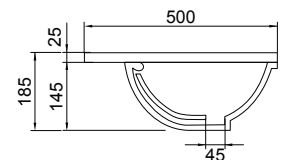

ENGLISH CLASSIC /

Burlington[®]

DESCRIPTION

English Classic 1350 Floorstanding, 4 Drawers, Single Offset (Left or Right) Basin

PRODUCT CODE

ENG1350D4SB / ENG1350D4SBCC

Dimensions	W 1350	x H 885	x D 500	(mm)
Finishes	Matte English White or Matte Custom Colour*			
Kordura Finishes	White or Colour* Kordura (Carrara Marble, Ice Crystal, Ariston, Peak Stone, Akashi Grey or Black Granite) with a matte finish.			
Pull Handle	Polished Chrome, Satin Black, Antique Bronze or Antique Pewter			
Origin	New Zealand made cabinetry			
Features	<ul style="list-style-type: none"> • Double or Single Offset (left or right), inset basin. • Traditional or plain style plinth • Edwardian detailing & traditional pull handle • Our signature hard paint finish is polyurethane or UV based & harder than traditional lacquered finishes • Perfectly pairs with our Burlington tapware & accessories range. 			

TECHNICAL DRAWINGS Single Basin Offset (Left)

Front

Side

Basin Side Section

Drawers

Basin Top

NOTES

*Additional Cost. Accessories not included. Drawing indicates the technical measurement only and is not a reflection of how the product will look. Sizes are nominal only. All drawings in millimeters. Drawings not to scale. Oct 2024.