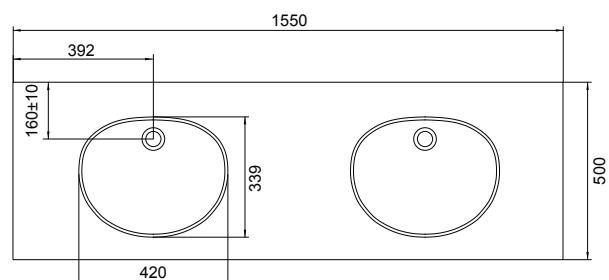

ENGLISH CLASSIC /

Burlington®

DESCRIPTION

English Classic 1550 Floorstanding, 4 Drawers, Double Basin

PRODUCT CODE

ENG1550D4DB / ENG1550D4DBCC

Dimensions W 1550 x H 885 x D 500 (mm)

Finishes Matte English White or Matte Custom Colour*

TECHNICAL DRAWINGS

Front

Side

Basin Side Section

Drawers

Basin Top

NOTES

*Additional Cost. Accessories not included. Drawing indicates the technical measurement only and is not a reflection of how the product will look. Sizes are nominal only. All drawings in millimeters. Drawings not to scale. Oct 2024.