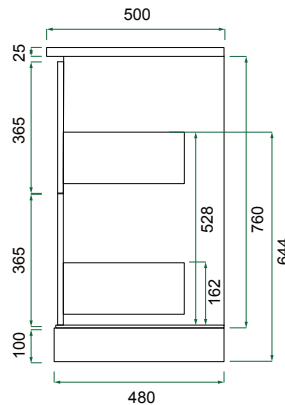

ENGLISH CLASSIC /

Burlington®

DESCRIPTION

English Classic 1550 Floorstanding, 4 Drawers, Double Basin

PRODUCT CODE

ENG1550D4DB / ENG1550D4DBCC

Dimensions W 1550 x H 885 x D 500 (mm)

Finishes Matte English White or Matte Custom Colour*

TECHNICAL DRAWINGS

Front

Side

Basin Side Section

Drawers

Basin Top

NOTES

*Additional Cost. Accessories not included. Drawing indicates the technical measurement only and is not a reflection of how the product will look. Sizes are nominal only. All drawings in millimeters. Drawings not to scale. Oct 2024.