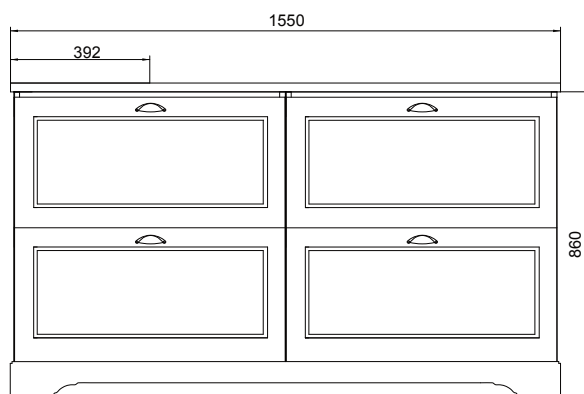

ENGLISH CLASSIC /

Burlington®

DESCRIPTION

English Classic 1550 Floorstanding, 4 Drawers, Double Basin

PRODUCT CODE

ENG1550D4DB / ENG1550D4DBCC

Dimensions W 1550 x H 885 x D 500 (mm)

Finishes Matte English White or Matte Custom Colour*

Origin New Zealand made cabinetry

Features

- Double or Single Offset (left or right), inset basin.
- Traditional or plain style plinth
- Edwardian detailing & traditional pull handle
- Our signature hard paint finish is polyurethane or UV based & harder than traditional lacquered finishes
- Perfectly pairs with our Burlington tapware & accessories range.

TECHNICAL DRAWINGS

Front

Side

Basin Side Section

Drawers

Basin Top

NOTES

*Additional Cost. Accessories not included. Drawing indicates the technical measurement only and is not a reflection of how the product will look. Sizes are nominal only. All drawings in millimeters. Drawings not to scale. Oct 2024.