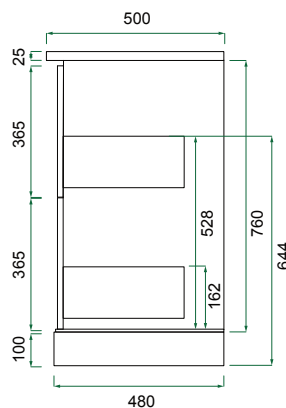

ENGLISH CLASSIC /

Burlington®

DESCRIPTION

English Classic 1550 Floorstanding, 4 Drawers, Single Offset (Left or Right) Basin

PRODUCT CODE

ENG1550D4SB / ENG1550D4SBCC

Dimensions W 1550 x H 885 x D 500 (mm)

Finishes Matte English White or Matte Custom Colour*

Kordura Finishes White or Colour* Kordura (Carrara Marble, Ice Crystal, Ariston, Peak Stone, Akashi Grey or Black Granite) with a matte finish.

Pull Handle Polished Chrome, Satin Black, Antique Bronze or Antique Pewter

Origin New Zealand made cabinetry

Features

- Double or Single Offset (left or right), inset basin.
- Traditional or plain style plinth
- Edwardian detailing & traditional pull handle
- Our signature hard paint finish is polyurethane or UV based & harder than traditional lacquered finishes
- Perfectly pairs with our Burlington tapware & accessories range.

TECHNICAL DRAWINGS Single Basin Offset (Left)

Front

Side

Basin Side Section

Drawers

Basin Top

NOTES

*Additional Cost. Accessories not included. Drawing indicates the technical measurement only and is not a reflection of how the product will look. Sizes are nominal only. All drawings in millimeters. Drawings not to scale. Oct 2024.