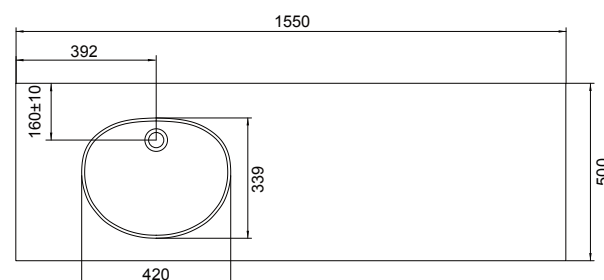

Basin Top

NOTES

*Additional Cost. Accessories not included. Drawing indicates the technical measurement only and is not a reflection of how the product will look. Sizes are nominal only. All drawings in millimeters. Drawings not to scale. Oct 2024.