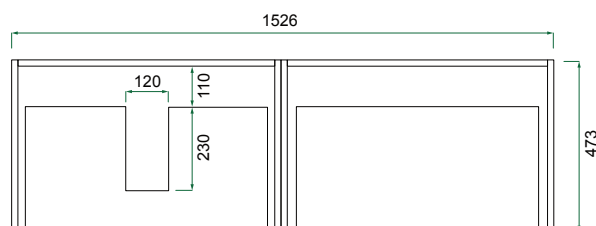

Basin Side Section

Drawers