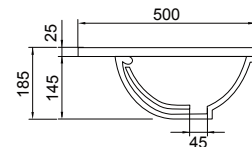

ENGLISH CLASSIC /

Burlington®

DESCRIPTION

English Classic 1550 Floorstanding, 4 Drawers, Single Offset (Left or Right) Basin

PRODUCT CODE

ENG1550D4SB / ENG1550D4SBCC

Dimensions W 1550 x H 885 x D 500 (mm)

Finishes Matte English White or Matte Custom Colour*

Kordura Finishes White or Colour* Kordura (Carrara Marble, Ice Crystal, Ariston, Peak Stone, Akashi Grey or Black Granite) with a matte finish.

Pull Handle Polished Chrome, Satin Black, Antique Bronze or Antique Pewter

Origin New Zealand made cabinetry

Features

- Double or Single Offset (left or right), inset basin.
- Traditional or plain style plinth
- Edwardian detailing & traditional pull handle
- Our signature hard paint finish is polyurethane or UV based & harder than traditional lacquered finishes
- Perfectly pairs with our Burlington tapware & accessories range.

TECHNICAL DRAWINGS Single Basin Offset (Left)

Front

Side

Basin Side Section

Drawers

Basin Top

NOTES

*Additional Cost. Accessories not included. Drawing indicates the technical measurement only and is not a reflection of how the product will look. Sizes are nominal only. All drawings in millimeters. Drawings not to scale. Oct 2024.