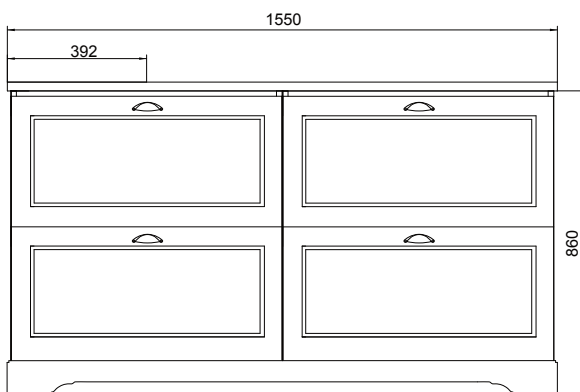

ENGLISH CLASSIC /

Burlington®

DESCRIPTION

English Classic 1550 Floorstanding, 4 Drawers, Single Offset (Left or Right) Basin

PRODUCT CODE

ENG1550D4SB / ENG1550D4SBCC

Dimensions W 1550 x H 885 x D 500 (mm)

Finishes Matte English White or Matte Custom Colour*

Kordura Finishes White or Colour* Kordura (Carrara Marble, Ice Crystal, Ariston, Peak Stone, Akashi Grey or Black Granite) with a matte finish.

Pull Handle Polished Chrome, Satin Black, Antique Bronze or Antique Pewter

Origin New Zealand made cabinetry

Features

- Double or Single Offset (left or right), inset basin.
- Traditional or plain style plinth
- Edwardian detailing & traditional pull handle
- Our signature hard paint finish is polyurethane or UV based & harder than traditional lacquered finishes
- Perfectly pairs with our Burlington tapware & accessories range.

TECHNICAL DRAWINGS Single Basin Offset (Left)

Front

Side

Basin Side Section

Drawers

Basin Top

NOTES

*Additional Cost. Accessories not included. Drawing indicates the technical measurement only and is not a reflection of how the product will look. Sizes are nominal only. All drawings in millimeters. Drawings not to scale. Oct 2024.