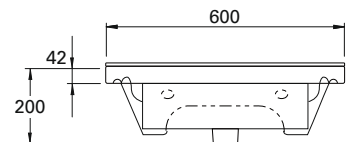

DESCRIPTION

English Classic 600 Floorstanding - 2 Drawers, Matte English White

PRODUCT CODE

ENG60D2

Dimensions	W 600 x H 892 x D 485 (mm)
Finishes	Matte English White or Matte Custom Colour*
Top	Ceramic top with integrated basin & overflow
Pull Handle	Polished Chrome, Satin Black, Antique Bronze or Antique Pewter
Origin	New Zealand made cabinetry
Features	<ul style="list-style-type: none"> • Soft-close drawers • Traditional or plain style plinth • Edwardian detailing & traditional pull handle • Our signature hard paint finish is polyurethane or UV based & harder than traditional lacquered finishes • Perfectly pairs with our Burlington tapware & accessories range.

TECHNICAL DRAWINGS

Front

Side

Drawers

Basin Top

Basin Side Section

NOTES

*Additional Cost. Accessories not included. Drawing indicates the technical measurement only and is not a reflection of how the product will look. Sizes are nominal only. All drawings in millimeters. Drawings not to scale. Aug 2024.