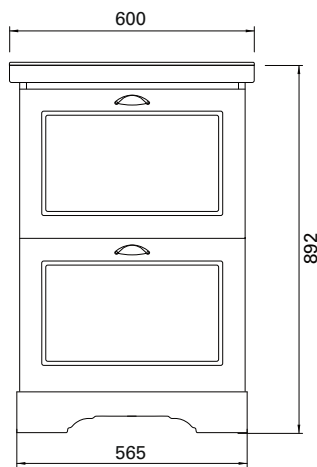

DESCRIPTION

English Classic 600 Floorstanding - 2 Drawers, Matte English White

PRODUCT CODE

ENG60D2

Dimensions	W 600 x H 892 x D 485 (mm)
Finishes	Matte English White or Matte Custom Colour*
Top	Ceramic top with integrated basin & overflow
Pull Handle	Polished Chrome, Satin Black, Antique Bronze or Antique Pewter
Origin	New Zealand made cabinetry
Features	<ul style="list-style-type: none"> • Soft-close drawers • Traditional or plain style plinth • Edwardian detailing & traditional pull handle • Our signature hard paint finish is polyurethane or UV based & harder than traditional lacquered finishes • Perfectly pairs with our Burlington tapware & accessories range.

TECHNICAL DRAWINGS

Front

Side

Drawers

Basin Top

Basin Side Section

NOTES

*Additional Cost. Accessories not included. Drawing indicates the technical measurement only and is not a reflection of how the product will look. Sizes are nominal only. All drawings in millimeters. Drawings not to scale. Aug 2024.