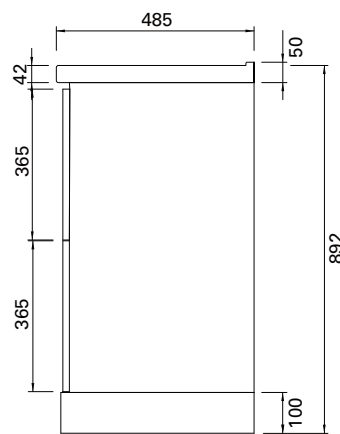

DESCRIPTION

English Classic 600 Floorstanding - 2 Drawers, Matte English White

PRODUCT CODE

ENG60D2

Dimensions	W 600 x H 892 x D 485 (mm)
Finishes	Matte English White or Matte Custom Colour*
Top	Ceramic top with integrated basin & overflow
Pull Handle	Polished Chrome, Satin Black, Antique Bronze or Antique Pewter
Origin	New Zealand made cabinetry
Features	<ul style="list-style-type: none"> • Soft-close drawers • Traditional or plain style plinth • Edwardian detailing & traditional pull handle • Our signature hard paint finish is polyurethane or UV based & harder than traditional lacquered finishes • Perfectly pairs with our Burlington tapware & accessories range.

TECHNICAL DRAWINGS

Front

Side

Drawers

Basin Top

Basin Side Section

NOTES

*Additional Cost. Accessories not included. Drawing indicates the technical measurement only and is not a reflection of how the product will look. Sizes are nominal only. All drawings in millimeters. Drawings not to scale. Aug 2024.