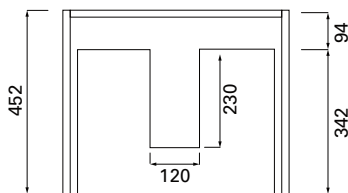

DESCRIPTION

English Classic 600 Floorstanding - 2 Drawers, Matte English White

PRODUCT CODE

ENG60D2

Dimensions	W 600 x H 892 x D 485 (mm)
Finishes	Matte English White or Matte Custom Colour*
Top	Ceramic top with integrated basin & overflow
Pull Handle	Polished Chrome, Satin Black, Antique Bronze or Antique Pewter
Origin	New Zealand made cabinetry
Features	<ul style="list-style-type: none"> • Soft-close drawers • Traditional or plain style plinth • Edwardian detailing & traditional pull handle • Our signature hard paint finish is polyurethane or UV based & harder than traditional lacquered finishes • Perfectly pairs with our Burlington tapware & accessories range.

TECHNICAL DRAWINGS

Front

Side

Drawers

Basin Top

Basin Side Section

NOTES

*Additional Cost. Accessories not included. Drawing indicates the technical measurement only and is not a reflection of how the product will look. Sizes are nominal only. All drawings in millimeters. Drawings not to scale. Aug 2024.