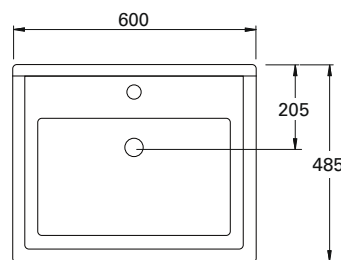

DESCRIPTION

English Classic 600 Floorstanding - 2 Drawers, Matte English White

PRODUCT CODE

ENG60D2

Dimensions	W 600 x H 892 x D 485 (mm)
Finishes	Matte English White or Matte Custom Colour*
Top	Ceramic top with integrated basin & overflow
Pull Handle	Polished Chrome, Satin Black, Antique Bronze or Antique Pewter
Origin	New Zealand made cabinetry
Features	<ul style="list-style-type: none"> • Soft-close drawers • Traditional or plain style plinth • Edwardian detailing & traditional pull handle • Our signature hard paint finish is polyurethane or UV based & harder than traditional lacquered finishes • Perfectly pairs with our Burlington tapware & accessories range.

TECHNICAL DRAWINGS

Front

Side

Drawers

Basin Top

Basin Side Section

NOTES

*Additional Cost. Accessories not included. Drawing indicates the technical measurement only and is not a reflection of how the product will look. Sizes are nominal only. All drawings in millimeters. Drawings not to scale. Aug 2024.