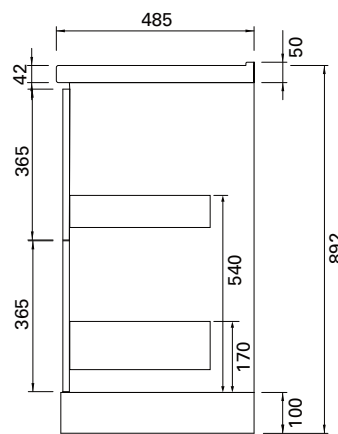

## PRODUCT CODE

ENG60D2

<b>Dimensions</b>	W 600 x H 892 x D 485 (mm)
<b>Finishes</b>	Matte English White or Matte Custom Colour*
<b>Top</b>	Ceramic top with integrated basin & overflow
<b>Pull Handle</b>	Polished Chrome, Satin Black, Antique Bronze or Antique Pewter
<b>Origin</b>	New Zealand made cabinetry
<b>Features</b>	<ul style="list-style-type: none"> <li>• Soft-close drawers</li> <li>• Traditional or plain style plinth</li> <li>• Edwardian detailing &amp; traditional pull handle</li> <li>• Our signature hard paint finish is polyurethane or UV based &amp; harder than traditional lacquered finishes</li> <li>• Perfectly pairs with our Burlington tapware &amp; accessories range.</li> </ul>

## TECHNICAL DRAWINGS

Front

Side

Drawers

Basin Top

Basin Side Section

## NOTES

\*Additional Cost. Accessories not included. Drawing indicates the technical measurement only and is not a reflection of how the product will look. Sizes are nominal only. All drawings in millimeters. Drawings not to scale. Aug 2024.