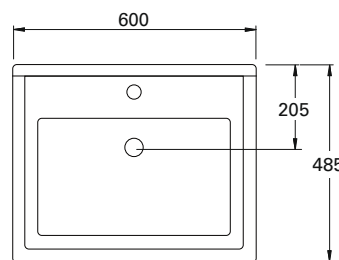

## PRODUCT CODE

ENG60D2

<b>Dimensions</b>	W 600 x H 892 x D 485 (mm)
<b>Finishes</b>	Matte English White or Matte Custom Colour*
<b>Top</b>	Ceramic top with integrated basin & overflow
<b>Pull Handle</b>	Polished Chrome, Satin Black, Antique Bronze or Antique Pewter
<b>Origin</b>	New Zealand made cabinetry
<b>Features</b>	<ul style="list-style-type: none"> <li>• Soft-close drawers</li> <li>• Traditional or plain style plinth</li> <li>• Edwardian detailing &amp; traditional pull handle</li> <li>• Our signature hard paint finish is polyurethane or UV based &amp; harder than traditional lacquered finishes</li> <li>• Perfectly pairs with our Burlington tapware &amp; accessories range.</li> </ul>

## TECHNICAL DRAWINGS

Front

Side

Drawers

Basin Top

Basin Side Section

## NOTES

\*Additional Cost. Accessories not included. Drawing indicates the technical measurement only and is not a reflection of how the product will look. Sizes are nominal only. All drawings in millimeters. Drawings not to scale. Aug 2024.