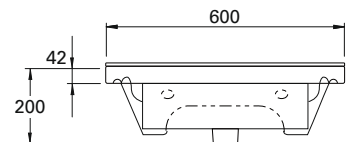

## PRODUCT CODE

ENG60D2

<b>Dimensions</b>	W 600 x H 892 x D 485 (mm)
<b>Finishes</b>	Matte English White or Matte Custom Colour*
<b>Top</b>	Ceramic top with integrated basin & overflow
<b>Pull Handle</b>	Polished Chrome, Satin Black, Antique Bronze or Antique Pewter
<b>Origin</b>	New Zealand made cabinetry
<b>Features</b>	<ul style="list-style-type: none"> <li>• Soft-close drawers</li> <li>• Traditional or plain style plinth</li> <li>• Edwardian detailing &amp; traditional pull handle</li> <li>• Our signature hard paint finish is polyurethane or UV based &amp; harder than traditional lacquered finishes</li> <li>• Perfectly pairs with our Burlington tapware &amp; accessories range.</li> </ul>

## TECHNICAL DRAWINGS

Front

Side

Drawers

Basin Top

Basin Side Section

## NOTES

\*Additional Cost. Accessories not included. Drawing indicates the technical measurement only and is not a reflection of how the product will look. Sizes are nominal only. All drawings in millimeters. Drawings not to scale. Aug 2024.