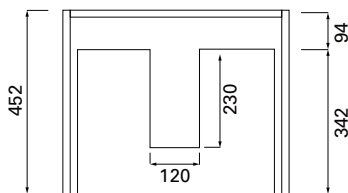

## PRODUCT CODE

ENG60D2

<b>Dimensions</b>	W 600 x H 892 x D 485 (mm)
<b>Finishes</b>	Matte English White or Matte Custom Colour*
<b>Top</b>	Ceramic top with integrated basin & overflow
<b>Pull Handle</b>	Polished Chrome, Satin Black, Antique Bronze or Antique Pewter
<b>Origin</b>	New Zealand made cabinetry
<b>Features</b>	<ul style="list-style-type: none"> <li>• Soft-close drawers</li> <li>• Traditional or plain style plinth</li> <li>• Edwardian detailing &amp; traditional pull handle</li> <li>• Our signature hard paint finish is polyurethane or UV based &amp; harder than traditional lacquered finishes</li> <li>• Perfectly pairs with our Burlington tapware &amp; accessories range.</li> </ul>

## TECHNICAL DRAWINGS

Front

Side

Drawers

Basin Top

Basin Side Section

## NOTES

\*Additional Cost. Accessories not included. Drawing indicates the technical measurement only and is not a reflection of how the product will look. Sizes are nominal only. All drawings in millimeters. Drawings not to scale. Aug 2024.