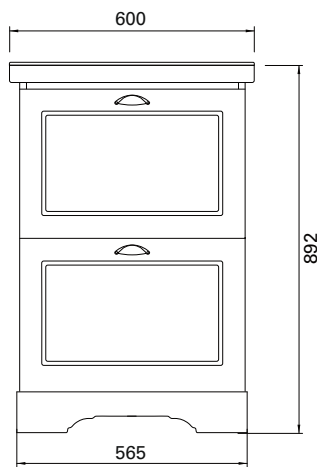

## PRODUCT CODE

ENG60D2

<b>Dimensions</b>	W 600 x H 892 x D 485 (mm)
<b>Finishes</b>	Matte English White or Matte Custom Colour*
<b>Top</b>	Ceramic top with integrated basin & overflow
<b>Pull Handle</b>	Polished Chrome, Satin Black, Antique Bronze or Antique Pewter
<b>Origin</b>	New Zealand made cabinetry
<b>Features</b>	<ul style="list-style-type: none"> <li>• Soft-close drawers</li> <li>• Traditional or plain style plinth</li> <li>• Edwardian detailing &amp; traditional pull handle</li> <li>• Our signature hard paint finish is polyurethane or UV based &amp; harder than traditional lacquered finishes</li> <li>• Perfectly pairs with our Burlington tapware &amp; accessories range.</li> </ul>

## TECHNICAL DRAWINGS

Front

Side

Drawers

Basin Top

Basin Side Section

## NOTES

\*Additional Cost. Accessories not included. Drawing indicates the technical measurement only and is not a reflection of how the product will look. Sizes are nominal only. All drawings in millimeters. Drawings not to scale. Aug 2024.