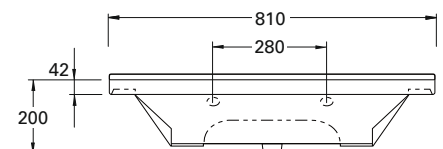

## PRODUCT CODE

ENG810D2

<b>Dimensions</b>	W 810 x H 892 x D 485 (mm)
<b>Finishes</b>	Matte English White or Matte Custom Colour*
<b>Top</b>	Ceramic top with integrated basin & overflow
<b>Pull Handle</b>	Polished Chrome, Satin Black, Antique Bronze or Antique Pewter
<b>Origin</b>	New Zealand made cabinetry
<b>Features</b>	<ul style="list-style-type: none"><li>• Soft-close drawers</li><li>• Traditional or plain style plinth</li><li>• Edwardian detailing &amp; traditional pull handle</li><li>• Our signature hard paint finish is polyurethane or UV based &amp; harder than traditional lacquered finishes</li><li>• Perfectly pairs with our Burlington tapware &amp; accessories range.</li></ul>

## TECHNICAL DRAWINGS

Front

Side

Drawers

Basin Top

Basin Side Section

## NOTES

\*Additional Cost. Accessories not included. Drawing indicates the technical measurement only and is not a reflection of how the product will look. Sizes are nominal only. All drawings in millimeters. Drawings not to scale. Aug 2024.