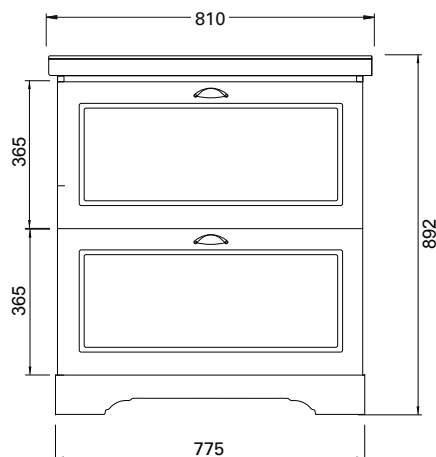

## PRODUCT CODE

ENG810D2

<b>Dimensions</b>	W 810 x H 892 x D 485 (mm)
<b>Finishes</b>	Matte English White or Matte Custom Colour*
<b>Top</b>	Ceramic top with integrated basin & overflow
<b>Pull Handle</b>	Polished Chrome, Satin Black, Antique Bronze or Antique Pewter
<b>Origin</b>	New Zealand made cabinetry
<b>Features</b>	<ul style="list-style-type: none"><li>• Soft-close drawers</li><li>• Traditional or plain style plinth</li><li>• Edwardian detailing &amp; traditional pull handle</li><li>• Our signature hard paint finish is polyurethane or UV based &amp; harder than traditional lacquered finishes</li><li>• Perfectly pairs with our Burlington tapware &amp; accessories range.</li></ul>

## TECHNICAL DRAWINGS

Front

Side

Drawers

Basin Top

Basin Side Section