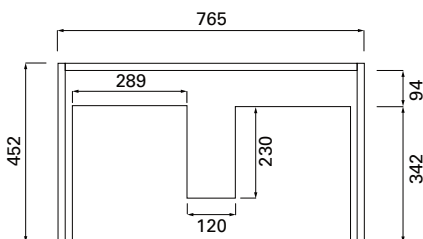

## PRODUCT CODE

ENG810D2

<b>Dimensions</b>	W 810 x H 892 x D 485 (mm)
<b>Finishes</b>	Matte English White or Matte Custom Colour*
<b>Top</b>	Ceramic top with integrated basin & overflow
<b>Pull Handle</b>	Polished Chrome, Satin Black, Antique Bronze or Antique Pewter
<b>Origin</b>	New Zealand made cabinetry
<b>Features</b>	<ul style="list-style-type: none"><li>• Soft-close drawers</li><li>• Traditional or plain style plinth</li><li>• Edwardian detailing &amp; traditional pull handle</li><li>• Our signature hard paint finish is polyurethane or UV based &amp; harder than traditional lacquered finishes</li><li>• Perfectly pairs with our Burlington tapware &amp; accessories range.</li></ul>

## TECHNICAL DRAWINGS

Front

Side

Drawers

Basin Top

Basin Side Section

## NOTES

\*Additional Cost. Accessories not included. Drawing indicates the technical measurement only and is not a reflection of how the product will look. Sizes are nominal only. All drawings in millimeters. Drawings not to scale. Aug 2024.