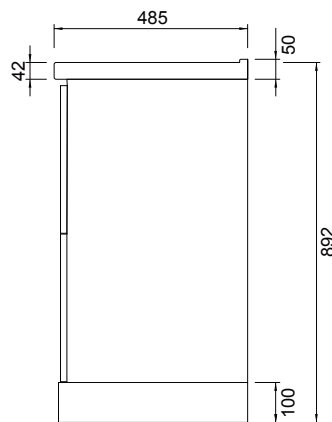

## PRODUCT CODE

ENG810D2

<b>Dimensions</b>	W 810 x H 892 x D 485 (mm)
<b>Finishes</b>	Matte English White or Matte Custom Colour*
<b>Top</b>	Ceramic top with integrated basin & overflow
<b>Pull Handle</b>	Polished Chrome, Satin Black, Antique Bronze or Antique Pewter
<b>Origin</b>	New Zealand made cabinetry
<b>Features</b>	<ul style="list-style-type: none"><li>• Soft-close drawers</li><li>• Traditional or plain style plinth</li><li>• Edwardian detailing &amp; traditional pull handle</li><li>• Our signature hard paint finish is polyurethane or UV based &amp; harder than traditional lacquered finishes</li><li>• Perfectly pairs with our Burlington tapware &amp; accessories range.</li></ul>

## TECHNICAL DRAWINGS

Front

Side

Drawers

Basin Top

Basin Side Section

## NOTES

\*Additional Cost. Accessories not included. Drawing indicates the technical measurement only and is not a reflection of how the product will look. Sizes are nominal only. All drawings in millimeters. Drawings not to scale. Aug 2024.