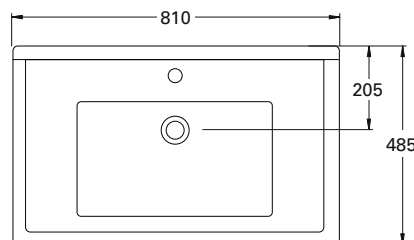

## PRODUCT CODE

ENG810D2

<b>Dimensions</b>	W 810 x H 892 x D 485 (mm)
<b>Finishes</b>	Matte English White or Matte Custom Colour*
<b>Top</b>	Ceramic top with integrated basin & overflow
<b>Pull Handle</b>	Polished Chrome, Satin Black, Antique Bronze or Antique Pewter
<b>Origin</b>	New Zealand made cabinetry
<b>Features</b>	<ul style="list-style-type: none"><li>• Soft-close drawers</li><li>• Traditional or plain style plinth</li><li>• Edwardian detailing &amp; traditional pull handle</li><li>• Our signature hard paint finish is polyurethane or UV based &amp; harder than traditional lacquered finishes</li><li>• Perfectly pairs with our Burlington tapware &amp; accessories range.</li></ul>

## TECHNICAL DRAWINGS

Front

Side

Drawers

Basin Top

Basin Side Section

## NOTES

\*Additional Cost. Accessories not included. Drawing indicates the technical measurement only and is not a reflection of how the product will look. Sizes are nominal only. All drawings in millimeters. Drawings not to scale. Aug 2024.