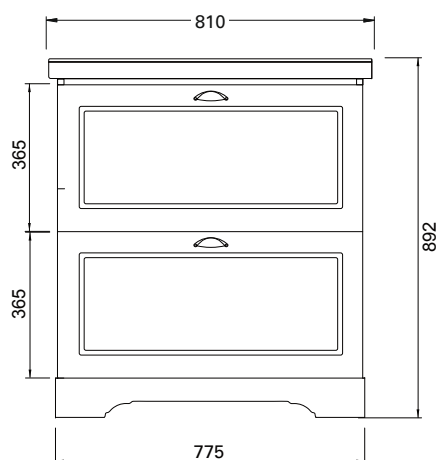

DESCRIPTION

English Classic 810 Floorstanding - 2 Drawers, Matte English White

PRODUCT CODE

ENG810D2

Dimensions	W 810	x H 892	x D 485	(mm)
Finishes	Matte English White or Matte Custom Colour*			
Top	Ceramic top with integrated basin & overflow			
Pull Handle	Polished Chrome, Satin Black, Antique Bronze or Antique Pewter			
Origin	New Zealand made cabinetry			
Features	<ul style="list-style-type: none"> • Soft-close drawers • Traditional or plain style plinth • Edwardian detailing & traditional pull handle • Our signature hard paint finish is polyurethane or UV based & harder than traditional lacquered finishes • Perfectly pairs with our Burlington tapware & accessories range. 			

TECHNICAL DRAWINGS

Front

Side

Drawers

Basin Top

Basin Side Section

NOTES

*Additional Cost. Accessories not included. Drawing indicates the technical measurement only and is not a reflection of how the product will look. Sizes are nominal only. All drawings in millimeters. Drawings not to scale. Aug 2024.