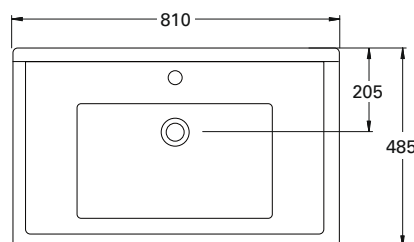

DESCRIPTION

English Classic 810 Floorstanding - 2 Drawers, Matte English White

PRODUCT CODE

ENG810D2

Dimensions	W 810	x H 892	x D 485	(mm)
Finishes	Matte English White or Matte Custom Colour*			
Top	Ceramic top with integrated basin & overflow			
Pull Handle	Polished Chrome, Satin Black, Antique Bronze or Antique Pewter			
Origin	New Zealand made cabinetry			
Features	<ul style="list-style-type: none"> • Soft-close drawers • Traditional or plain style plinth • Edwardian detailing & traditional pull handle • Our signature hard paint finish is polyurethane or UV based & harder than traditional lacquered finishes • Perfectly pairs with our Burlington tapware & accessories range. 			

TECHNICAL DRAWINGS

Front

Side

Drawers

Basin Top

Basin Side Section

NOTES

*Additional Cost. Accessories not included. Drawing indicates the technical measurement only and is not a reflection of how the product will look. Sizes are nominal only. All drawings in millimeters. Drawings not to scale. Aug 2024.