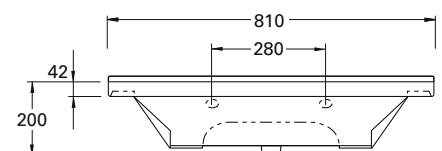

DESCRIPTION

English Classic 810 Floorstanding - 2 Drawers, Matte English White

PRODUCT CODE

ENG810D2

Dimensions	W 810	x H 892	x D 485	(mm)
Finishes	Matte English White or Matte Custom Colour*			
Top	Ceramic top with integrated basin & overflow			
Pull Handle	Polished Chrome, Satin Black, Antique Bronze or Antique Pewter			
Origin	New Zealand made cabinetry			
Features	<ul style="list-style-type: none"> • Soft-close drawers • Traditional or plain style plinth • Edwardian detailing & traditional pull handle • Our signature hard paint finish is polyurethane or UV based & harder than traditional lacquered finishes • Perfectly pairs with our Burlington tapware & accessories range. 			

TECHNICAL DRAWINGS

Front

Side

Drawers

Basin Top

Basin Side Section

NOTES

*Additional Cost. Accessories not included. Drawing indicates the technical measurement only and is not a reflection of how the product will look. Sizes are nominal only. All drawings in millimeters. Drawings not to scale. Aug 2024.