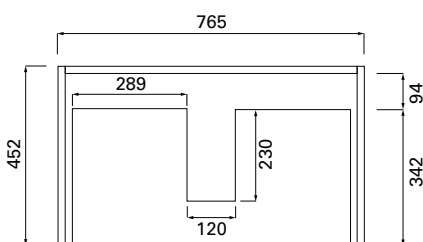

DESCRIPTION

English Classic 810 Floorstanding - 2 Drawers, Matte English White

PRODUCT CODE

ENG810D2

Dimensions	W 810	x H 892	x D 485	(mm)
Finishes	Matte English White or Matte Custom Colour*			
Top	Ceramic top with integrated basin & overflow			
Pull Handle	Polished Chrome, Satin Black, Antique Bronze or Antique Pewter			
Origin	New Zealand made cabinetry			
Features	<ul style="list-style-type: none"> • Soft-close drawers • Traditional or plain style plinth • Edwardian detailing & traditional pull handle • Our signature hard paint finish is polyurethane or UV based & harder than traditional lacquered finishes • Perfectly pairs with our Burlington tapware & accessories range. 			

TECHNICAL DRAWINGS

Front

Side

Drawers

Basin Top

Basin Side Section

NOTES

*Additional Cost. Accessories not included. Drawing indicates the technical measurement only and is not a reflection of how the product will look. Sizes are nominal only. All drawings in millimeters. Drawings not to scale. Aug 2024.