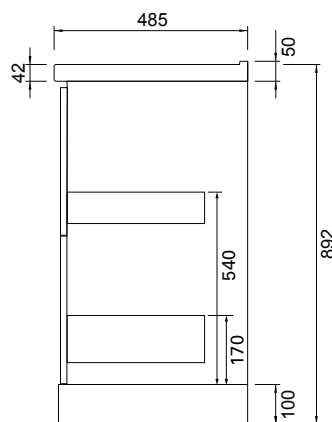

DESCRIPTION

English Classic 810 Floorstanding - 2 Drawers, Matte English White

PRODUCT CODE

ENG810D2

Dimensions	W 810	x H 892	x D 485	(mm)
Finishes	Matte English White or Matte Custom Colour*			
Top	Ceramic top with integrated basin & overflow			
Pull Handle	Polished Chrome, Satin Black, Antique Bronze or Antique Pewter			
Origin	New Zealand made cabinetry			
Features	<ul style="list-style-type: none"> • Soft-close drawers • Traditional or plain style plinth • Edwardian detailing & traditional pull handle • Our signature hard paint finish is polyurethane or UV based & harder than traditional lacquered finishes • Perfectly pairs with our Burlington tapware & accessories range. 			

TECHNICAL DRAWINGS

Front

Side

Drawers

Basin Top

Basin Side Section

NOTES

*Additional Cost. Accessories not included. Drawing indicates the technical measurement only and is not a reflection of how the product will look. Sizes are nominal only. All drawings in millimeters. Drawings not to scale. Aug 2024.