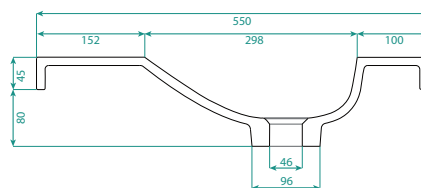

DESCRIPTION

Geo - 1 Door, Wall Hung Vanity with Kordura Basin

PRODUCT CODE

GEO550WHT / GEO550WHCC

Dimensions	W 547 x H 545 x D 220 (mm)
Finishes	Custom Paint (Matte or Gloss) or Timber Veneer.
Basin	Kordura with matte finish (no overflow) (left or right orientation).
Handleless	Matching rail (custom paint or timber veneer) or contrasting aluminium rail in silver or black.
Origin	New Zealand made cabinetry.
Features	<ul style="list-style-type: none"> • 1 Door with soft-close wall-hung. • Kordura top with intergrated basin (no overflow) • The paint used on our products is polyurethane or UV-based. It is harder and more durable than lacquer finishes. • Timber Veneer - Is a natural product with natural variation in colour & grain. Sealed with a UV protective finish.

TECHNICAL DRAWINGS

Front

Side

Top Down

Top

NOTES

*Additional Cost. Accessories not included. Drawing indicates the technical measurement only and is not a reflection of how the product will look. Sizes are nominal only. All drawings in millimeters. Drawings not to scale. August 2024.