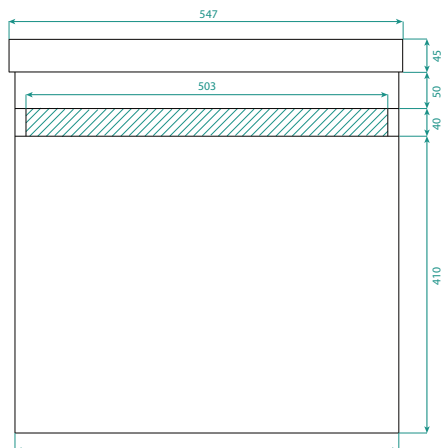

DESCRIPTION

Geo - 1 Door, Wall Hung Vanity with Kordura Basin

PRODUCT CODE

GEO550WHT / GEO550WHCC

Dimensions	W 547 x H 545 x D 220 (mm)
Finishes	Custom Paint (Matte or Gloss) or Timber Veneer.
Basin	Kordura with matte finish (no overflow) (left or right orientation).
Handleless	Matching rail (custom paint or timber veneer) or contrasting aluminium rail in silver or black.
Origin	New Zealand made cabinetry.
Features	<ul style="list-style-type: none"> • 1 Door with soft-close wall-hung. • Kordura top with intergrated basin (no overflow) • The paint used on our products is polyurethane or UV-based. It is harder and more durable than lacquer finishes. • Timber Veneer - Is a natural product with natural variation in colour & grain. Sealed with a UV protective finish.

TECHNICAL DRAWINGS

Front

Side

Top Down

Top

NOTES

*Additional Cost. Accessories not included. Drawing indicates the technical measurement only and is not a reflection of how the product will look. Sizes are nominal only. All drawings in millimeters. Drawings not to scale. August 2024.