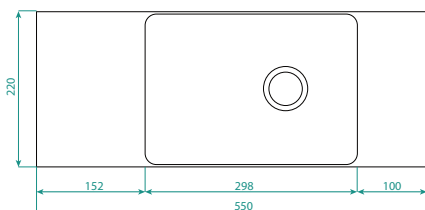

DESCRIPTION

Geo - 1 Door, Wall Hung Vanity with Kordura Basin

PRODUCT CODE

GEO550WHT / GEO550WHCC

Dimensions	W 547 x H 545 x D 220 (mm)
Finishes	Custom Paint (Matte or Gloss) or Timber Veneer.
Basin	Kordura with matte finish (no overflow) (left or right orientation).
Handleless	Matching rail (custom paint or timber veneer) or contrasting aluminium rail in silver or black.
Origin	New Zealand made cabinetry.
Features	<ul style="list-style-type: none"> • 1 Door with soft-close wall-hung. • Kordura top with intergrated basin (no overflow) • The paint used on our products is polyurethane or UV-based. It is harder and more durable than lacquer finishes. • Timber Veneer - Is a natural product with natural variation in colour & grain. Sealed with a UV protective finish.

TECHNICAL DRAWINGS

Front

Side

Top Down

Top

NOTES

*Additional Cost. Accessories not included. Drawing indicates the technical measurement only and is not a reflection of how the product will look. Sizes are nominal only. All drawings in millimeters. Drawings not to scale. August 2024.