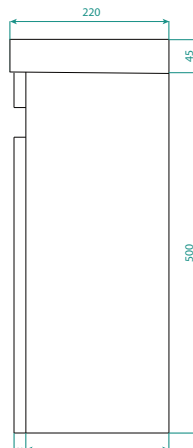

DESCRIPTION

Geo - 1 Door, Wall Hung Vanity with Kordura Basin

PRODUCT CODE

GEO550WHT / GEO550WHCC

Dimensions	W 547 x H 545 x D 220 (mm)
Finishes	Custom Paint (Matte or Gloss) or Timber Veneer.
Basin	Kordura with matte finish (no overflow) (left or right orientation).
Handleless	Matching rail (custom paint or timber veneer) or contrasting aluminium rail in silver or black.
Origin	New Zealand made cabinetry.
Features	<ul style="list-style-type: none"> • 1 Door with soft-close wall-hung. • Kordura top with intergrated basin (no overflow) • The paint used on our products is polyurethane or UV-based. It is harder and more durable than lacquer finishes. • Timber Veneer - Is a natural product with natural variation in colour & grain. Sealed with a UV protective finish.

TECHNICAL DRAWINGS

Front

Side

Top Down

Top

NOTES

*Additional Cost. Accessories not included. Drawing indicates the technical measurement only and is not a reflection of how the product will look. Sizes are nominal only. All drawings in millimeters. Drawings not to scale. August 2024.